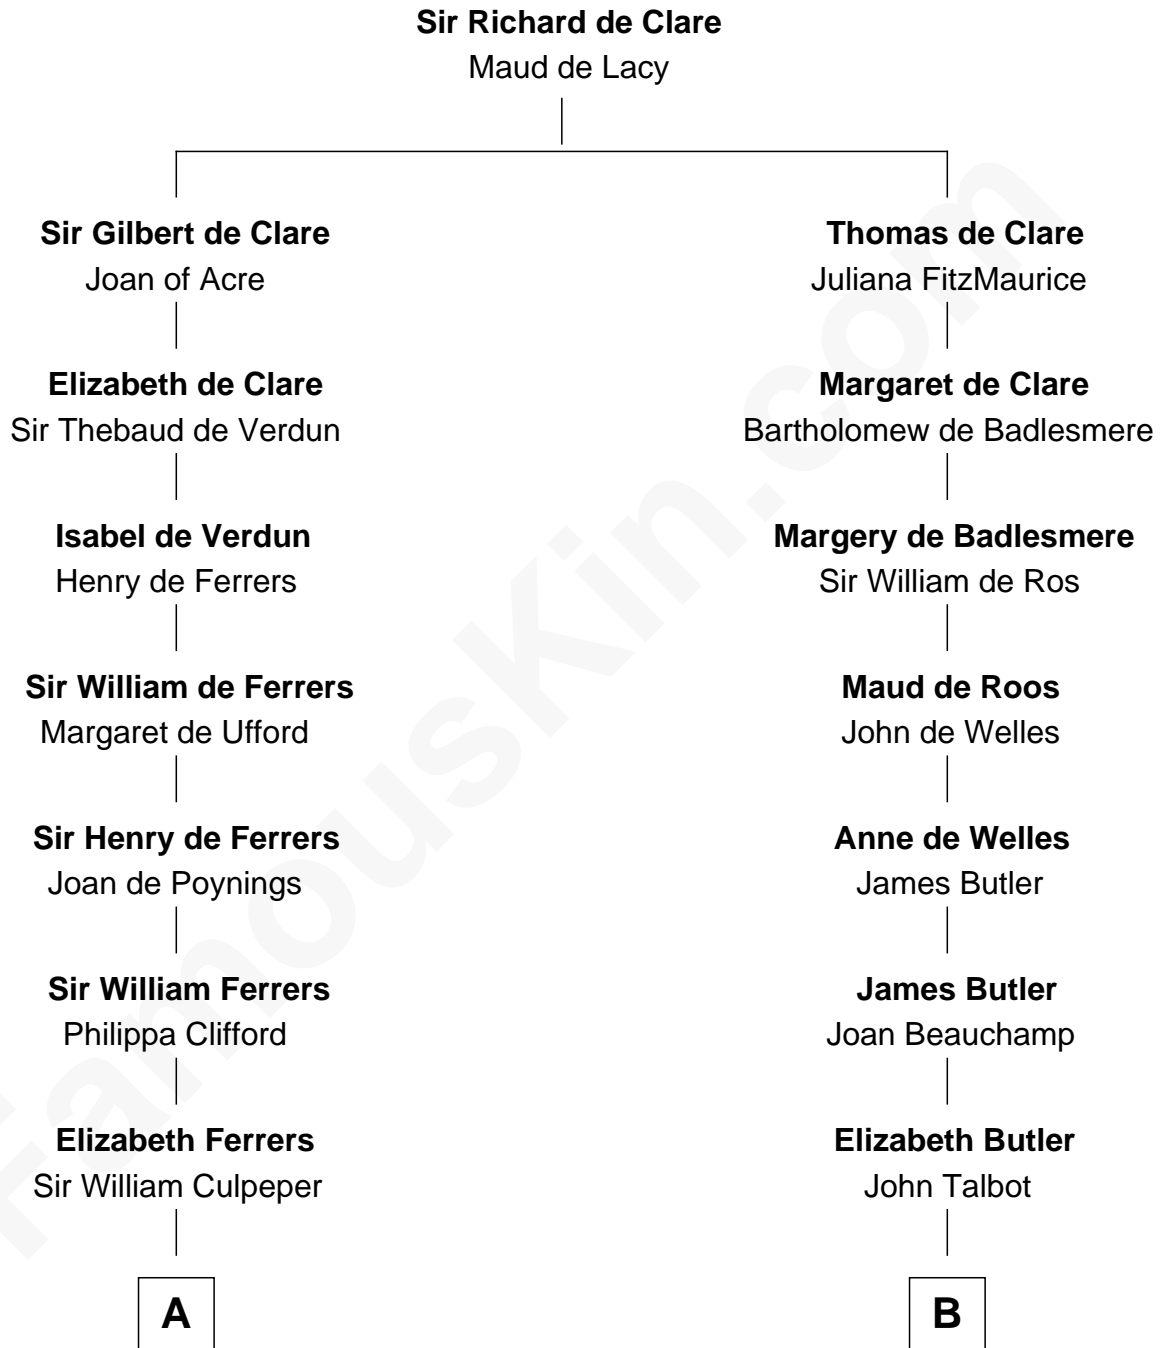

FamousKin.com

Relationship Chart of Tennessee Williams

Author of A Streetcar Named Desire

19th cousin 2 times removed of

C. W. Post

Founder of Post Cereals

C

Susan Woodbridge Ayer

Author of A Streetcar Named Desire

D

Erastus Lathrop

Sarah Bailey

Caroline Cushman Lathrop

Charles Rollin Post

C. W. Post

Founder of Post Cereals