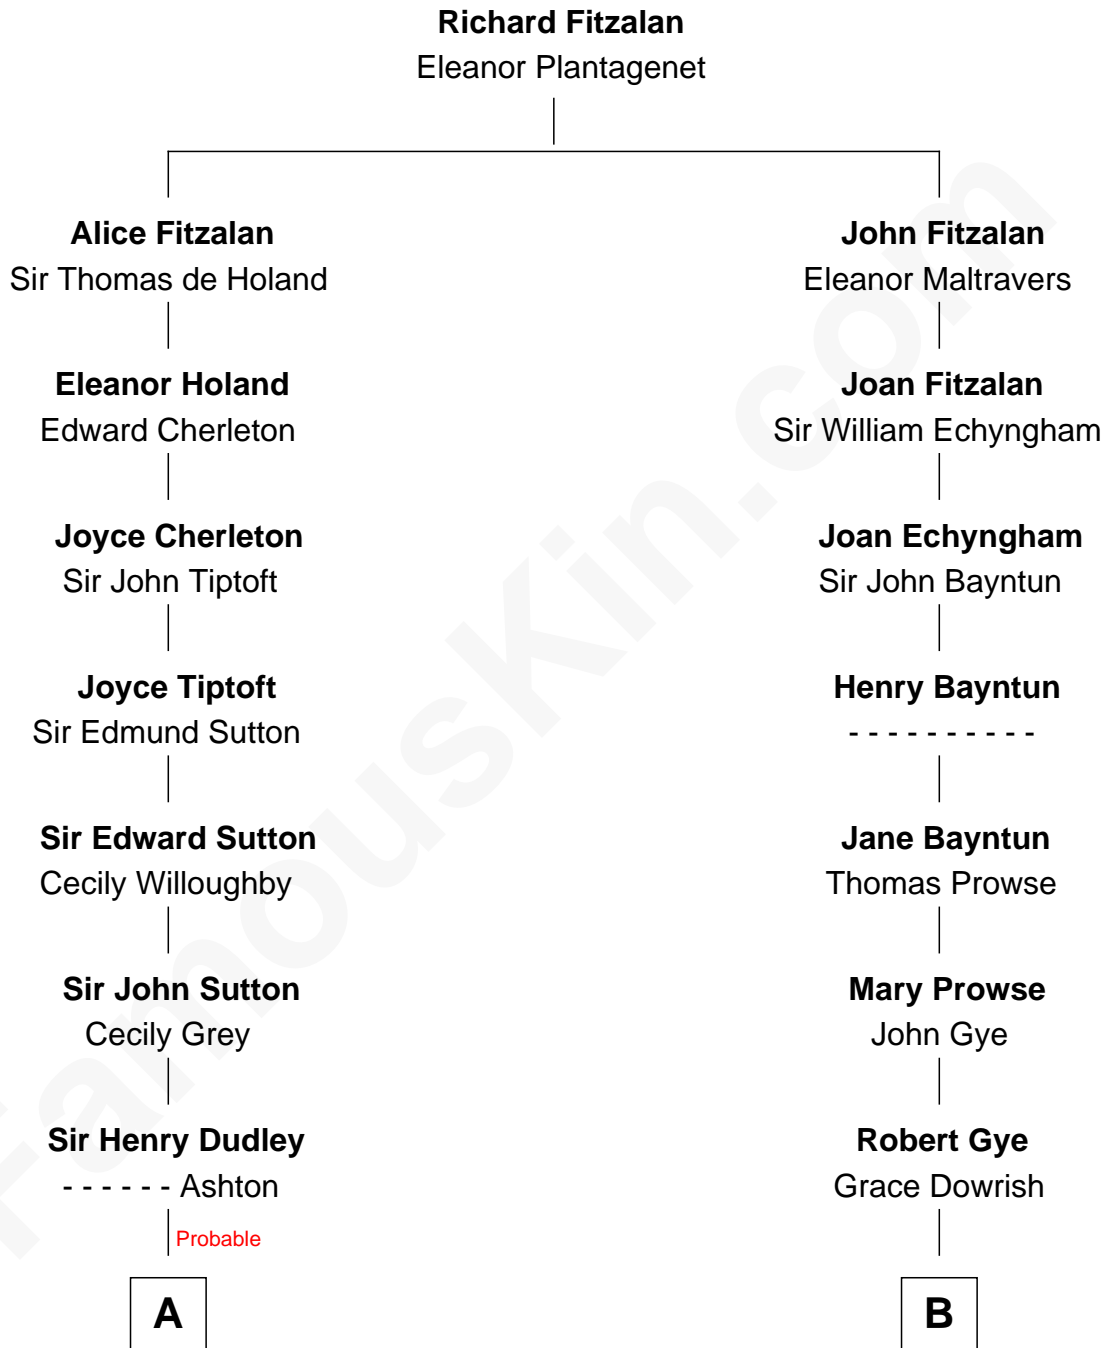

## Relationship Chart of

### Tennessee Williams

*Author of A Streetcar Named Desire*

18th cousin of

**Pete Seeger**

*American Folk Singer*

**C**

**Cornelius Coffin Williams**

Edwina Dakin

**Tennessee Williams**

*Author of A Streetcar Named Desire*

**D**

**Charles Louis Seeger**

Constance de Clyver Edson

**Pete Seeger**

*American Folk Singer*

FamousKin.com