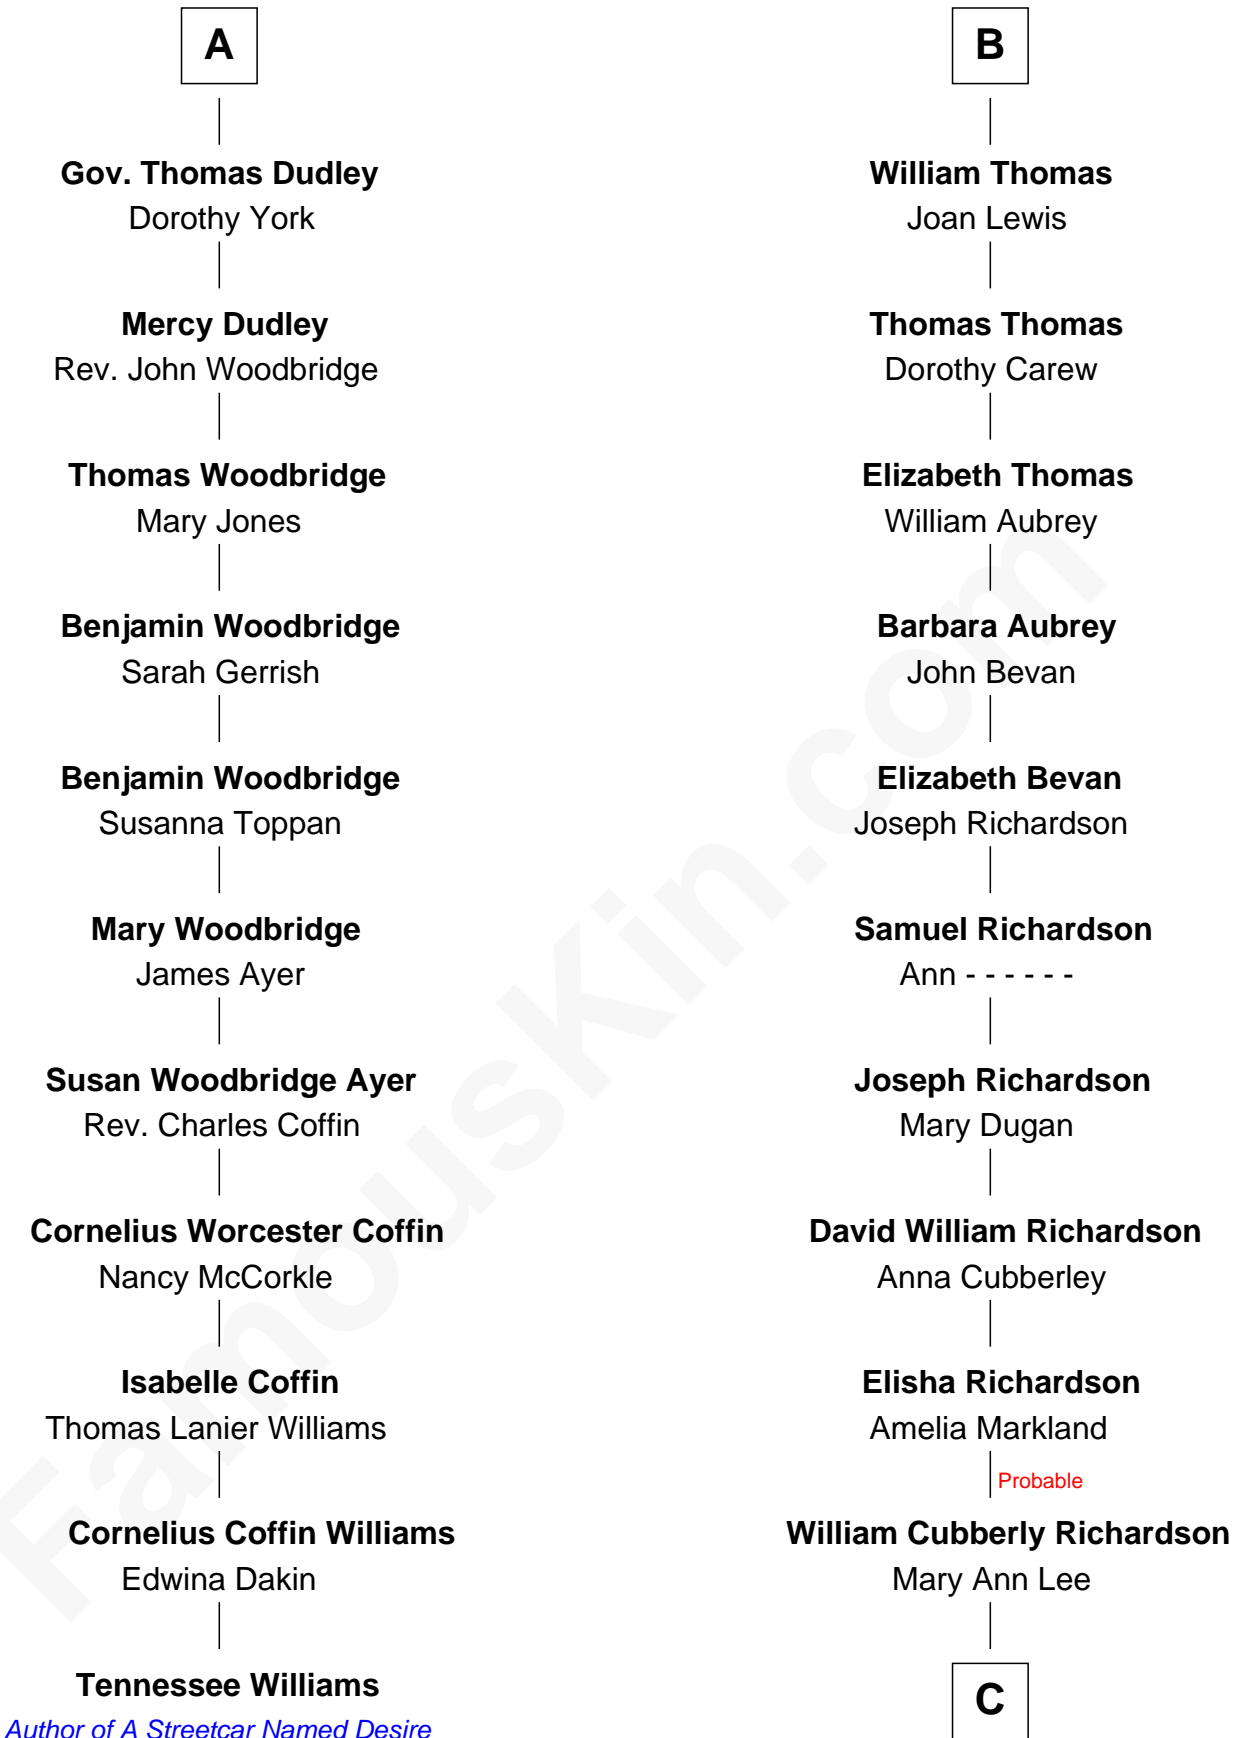

FamousKin.com

Relationship Chart of

Tennessee Williams

Author of A Streetcar Named Desire

17th cousin 3 times removed of

Sally Ride

1st American Woman in Space

C

Charles Everroad Richardson

Blanche Gibson

Jennie Mae Richardson

Thomas Vernam Ride

Dale Burdell Ride

Carol Joyce Anderson

Sally Ride

1st American Woman in Space