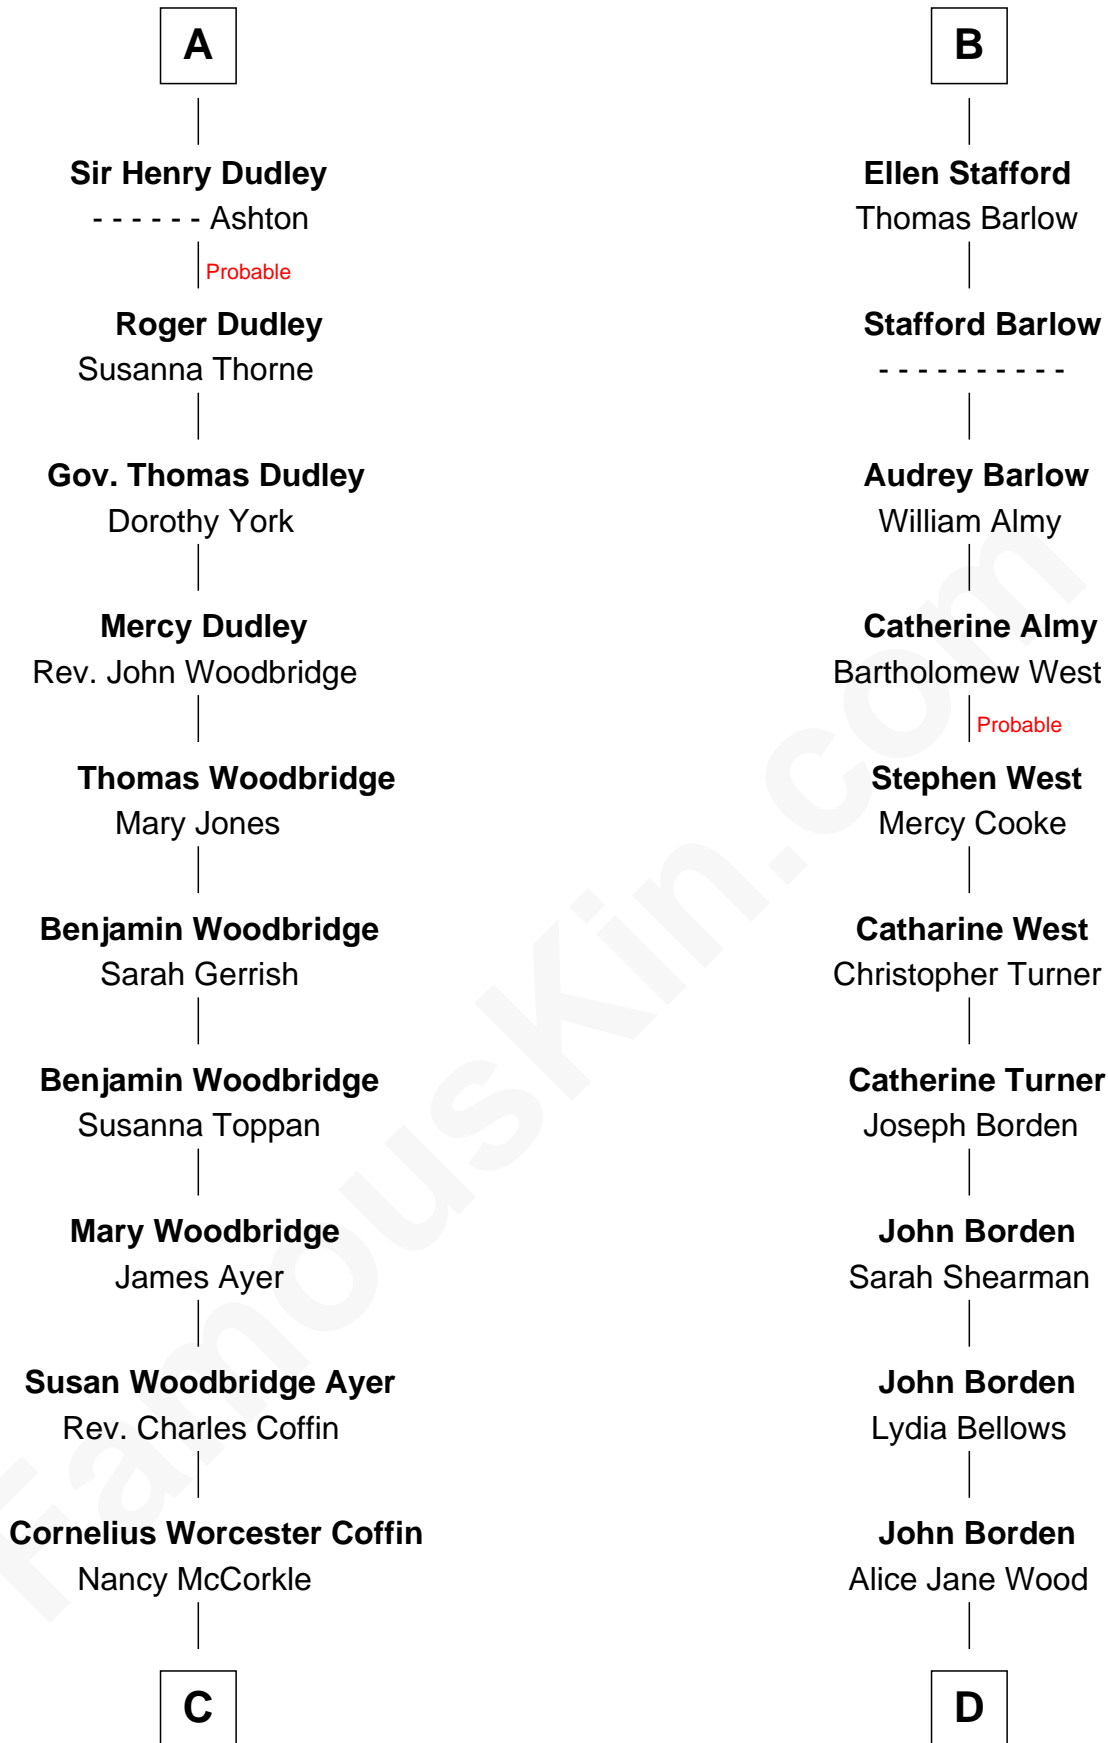

## Relationship Chart of Tennessee Williams

Author of *A Streetcar Named Desire*

19th cousin 1 time removed of

**Adlai Stevenson III**

U.S. Senator from Illinois

**C**

**Isabelle Coffin**  
Thomas Lanier Williams

**Cornelius Coffin Williams**  
Edwina Dakin

**Tennessee Williams**  
*Author of A Streetcar Named Desire*

**D**

**William Borden**  
Mary DeGama Whiting

**John Borden**  
Ellen Wallace Waller

**Ellen Borden**  
Adlai Ewing Stevenson

**Adlai Stevenson III**  
*U.S. Senator from Illinois*

FamousKin.com