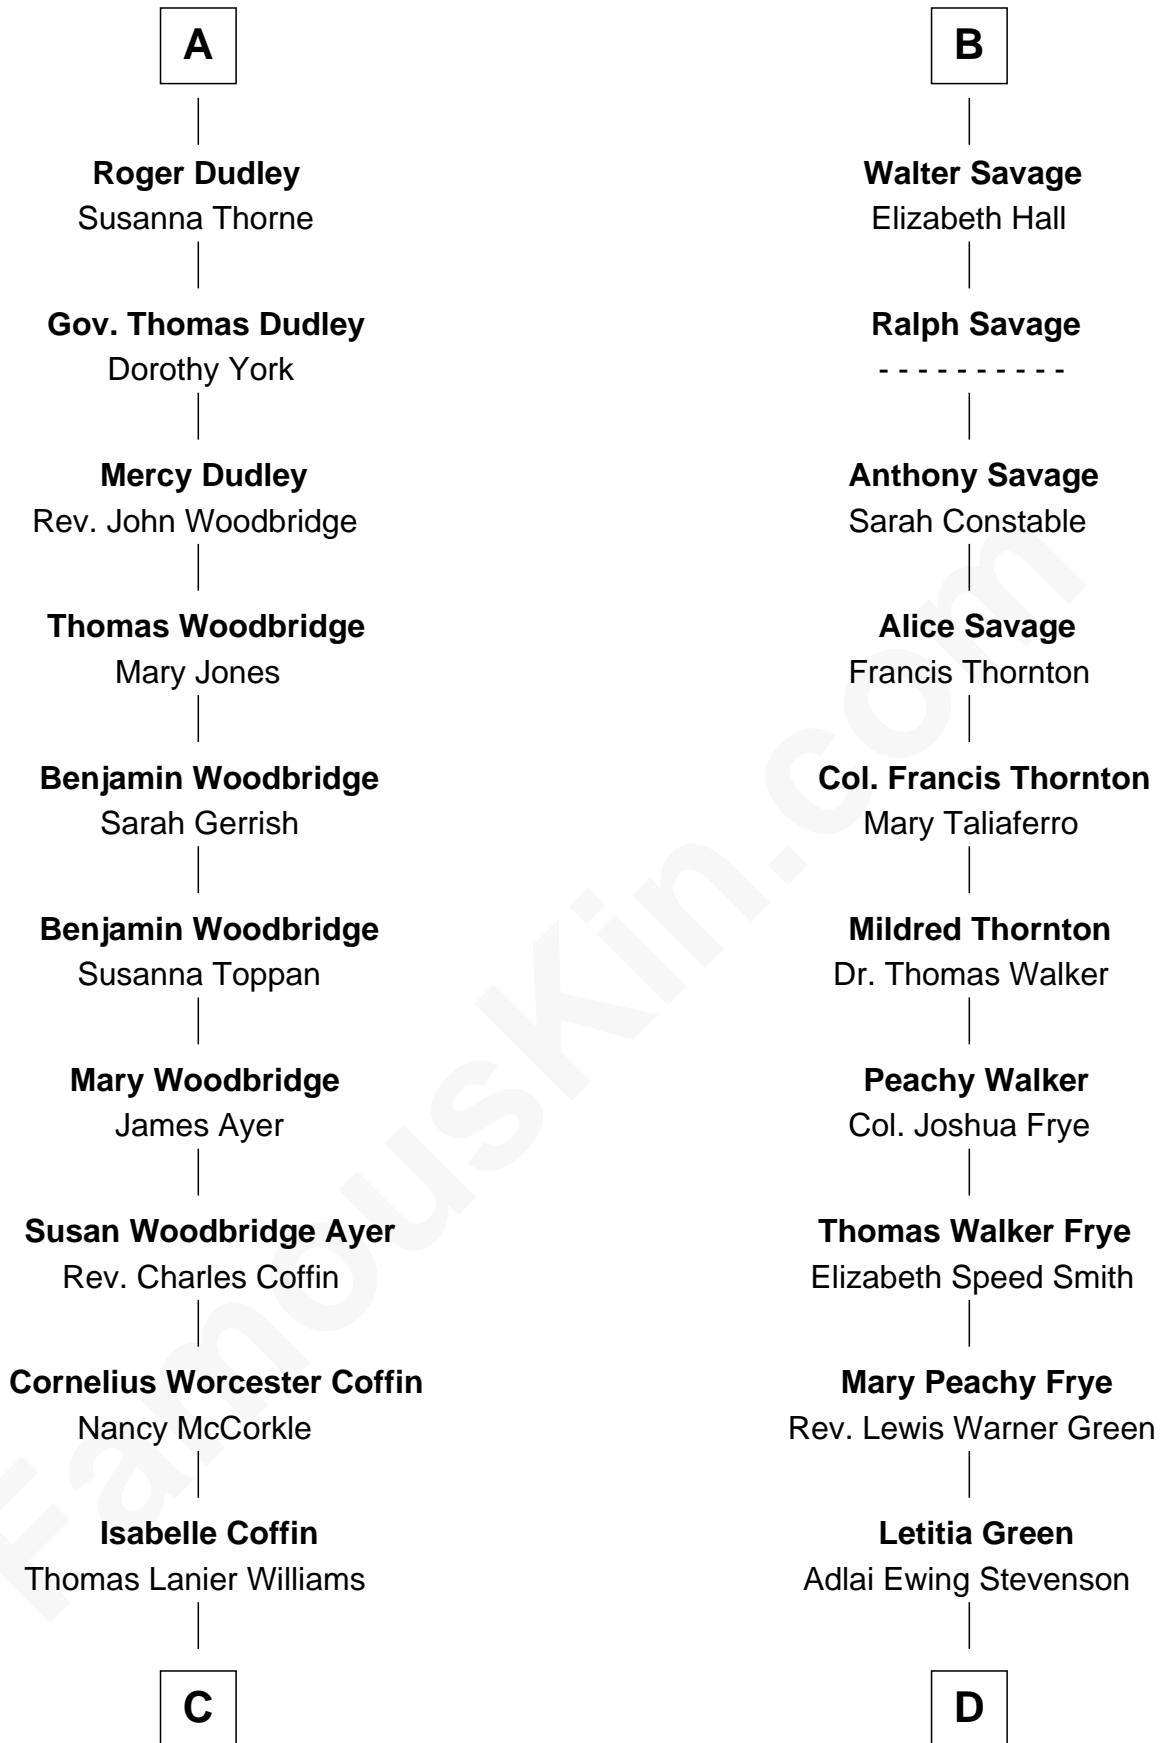

# FamousKin.com

## Relationship Chart of Tennessee Williams

*Author of A Streetcar Named Desire*

18th cousin 1 time removed of

**Adlai Stevenson III**  
*U.S. Senator from Illinois*

**C**

**Cornelius Coffin Williams**

Edwina Dakin

**Tennessee Williams**

*Author of A Streetcar Named Desire*

**D**

**Lewis Green Stevenson**

Helen Louise Davis

**Adlai Ewing Stevenson**

Ellen Borden

**Adlai Stevenson III**

*U.S. Senator from Illinois*

FamousKin.com