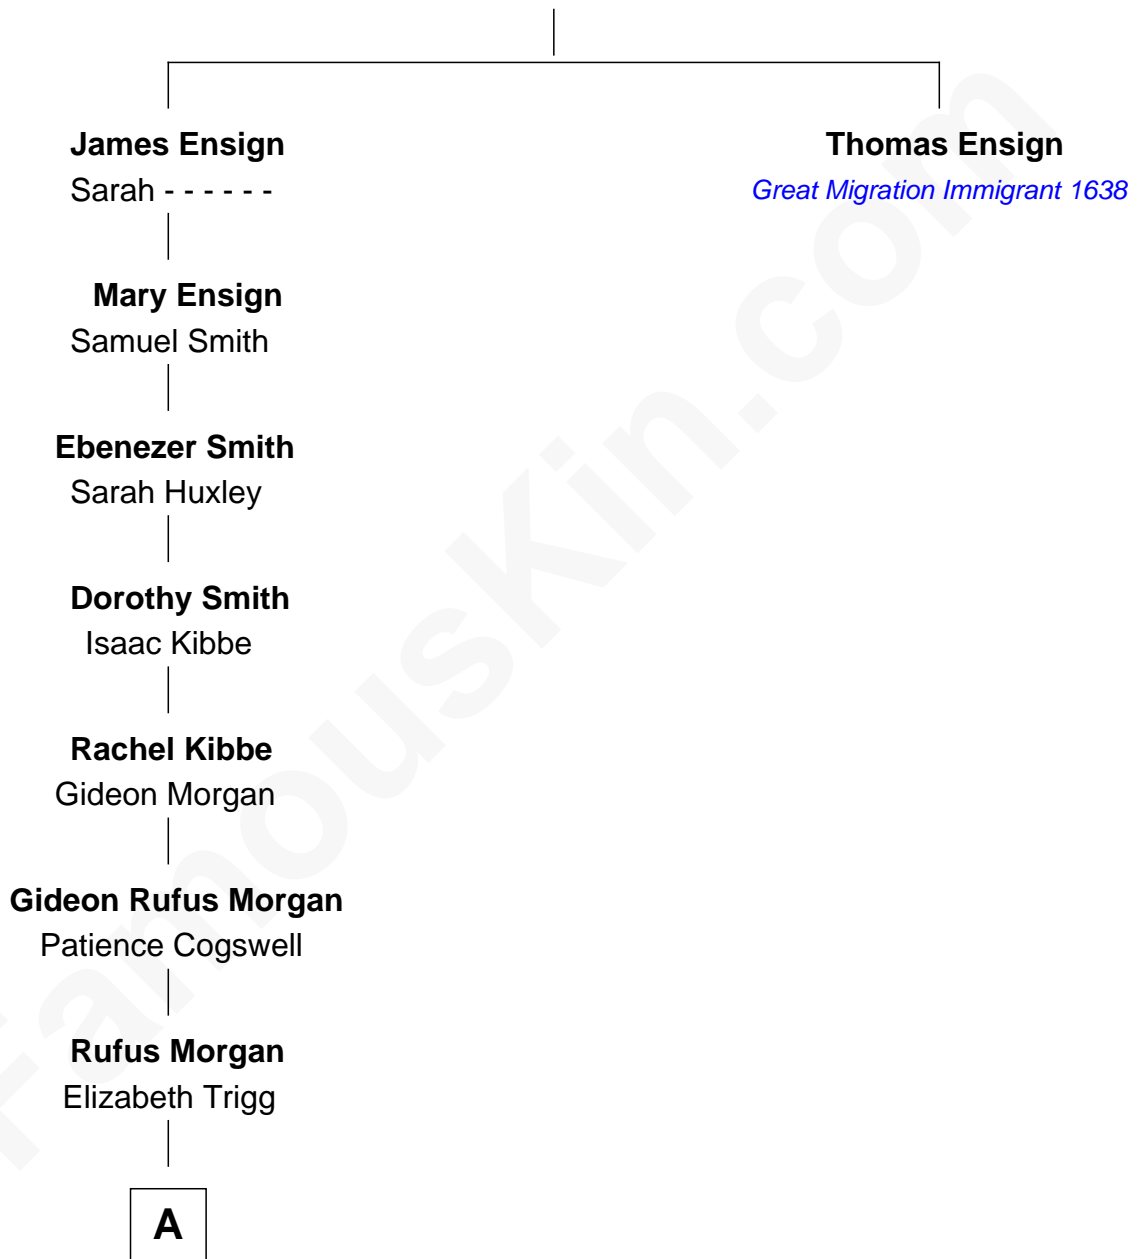

**FamousKin.com**  
**Relationship Chart of**  
**Tennessee Williams**

*Author of A Streetcar Named Desire*

**8th great-grandnephew of**

**Thomas Ensign**

*(c1605 - c1664) Great Migration Immigrant 1638*

**Thomas Ensign**  
 Constance Pilcher

**A**

—  
**Rhoda Campbell Morgan**

John Williams

—  
**Thomas Lanier Williams**

Isabelle Coffin

—  
**Cornelius Coffin Williams**

Edwina Dakin

—  
**Tennessee Williams**