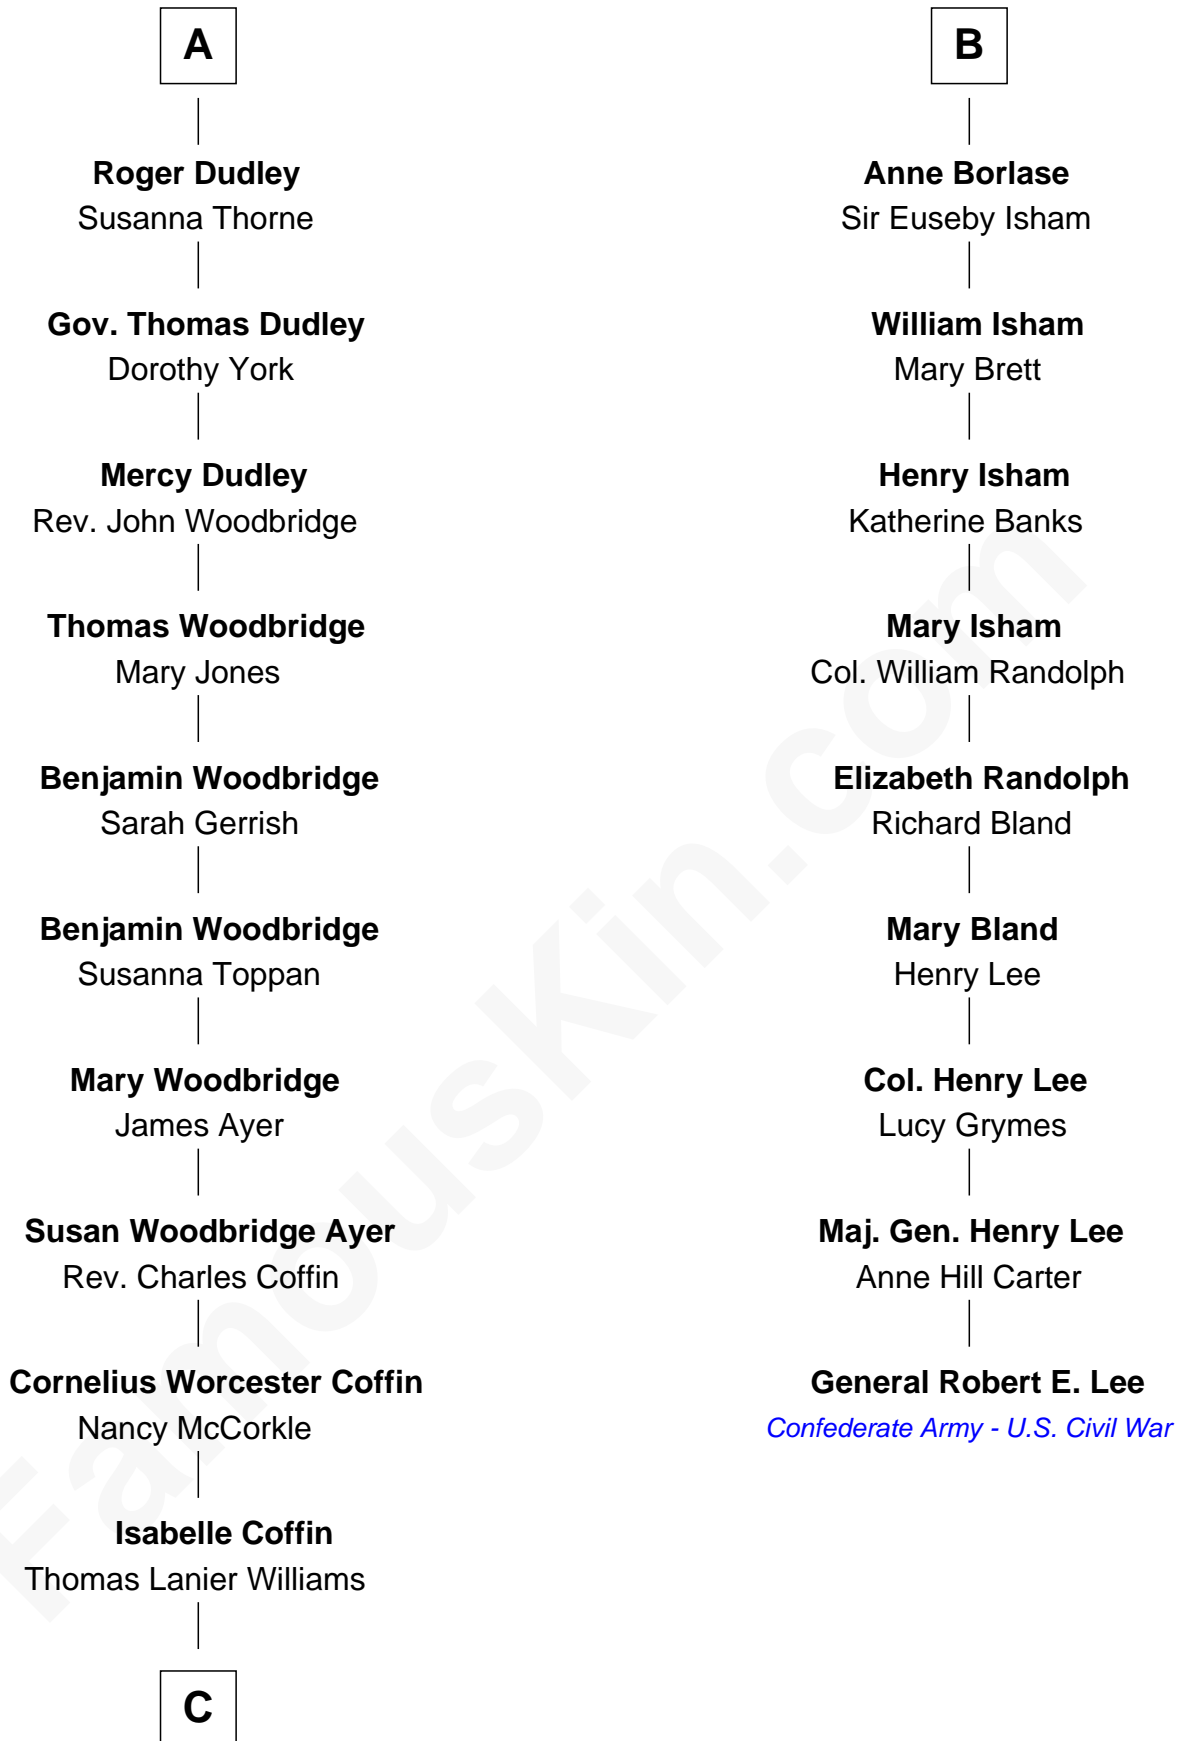

### Tennessee Williams

Author of *A Streetcar Named Desire*

15th cousin 3 times removed of

**Sir Henry Dudley**

- - - - - Ashton

Probable

**A**

**Sir Philip le Despencer**

Elizabeth de Tibetot

**Margery Despencer**

Sir Roger Wentworth

**Margaret Wentworth**

Sir William Hopton

**Margaret Hopton**

Sir Philip Booth

**Audrey Booth**

Sir William de Lytton

**Sir Robert Lytton**

Frances Cavalery

**Anne Lytton**

Sir John Borlase

**B**

**C**

—  
**Cornelius Coffin Williams**

Edwina Dakin

—  
**Tennessee Williams**

*Author of A Streetcar Named Desire*