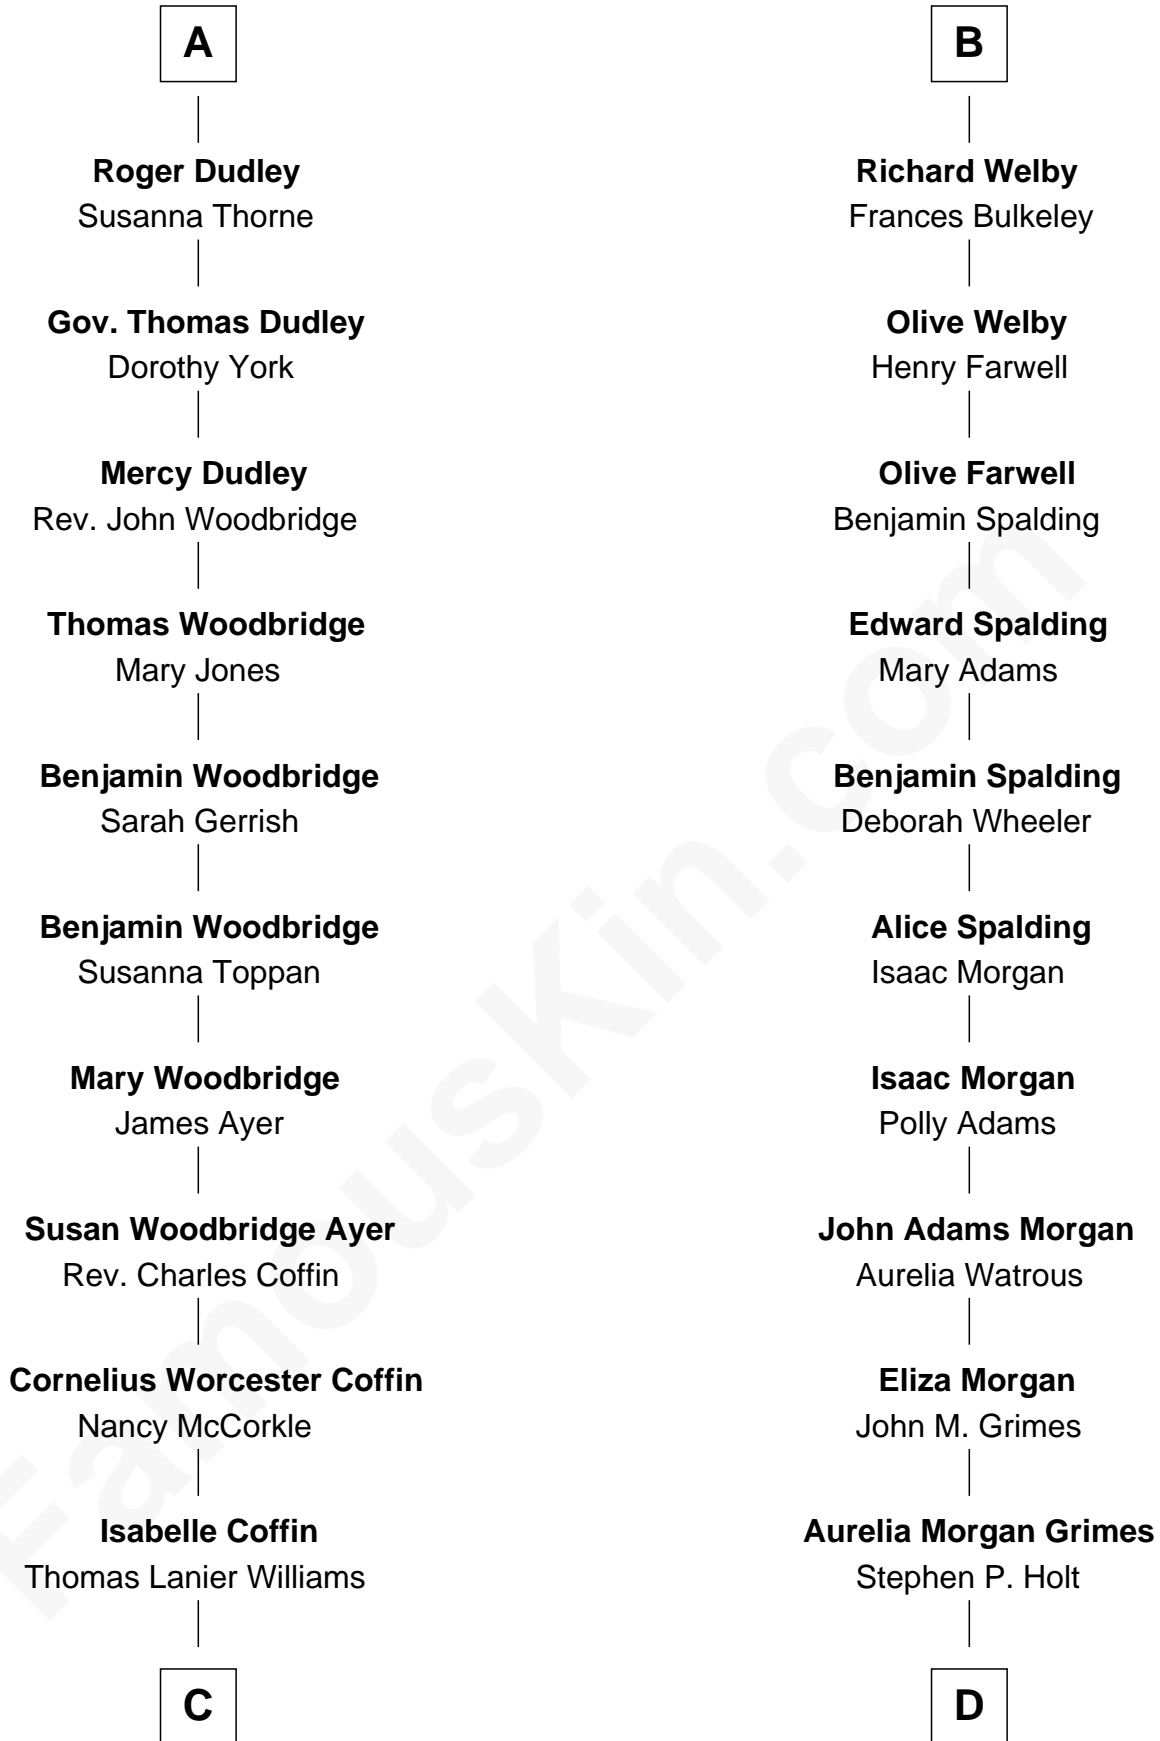

FamousKin.com

Relationship Chart of

Tennessee Williams

Author of *A Streetcar Named Desire*

18th cousin 2 times removed of

Linda Hamilton

TV and Movie Actress

Sir Philip le Despencer

Joyce Tiptoft

Sir Edward Sutton

Cecily Willoughby

Sir John Sutton

Cecily Grey

Sir Henry Dudley

- - - - - Ashton

Probable

William Tyrwhit

Sir Robert Tyrwhit

Maud Talboys

Katharine Tyrwhit

Sir Richard Thimbleby

Elizabeth Thimbleby

Thomas Welby

B

C

Cornelius Coffin Williams

Edwina Dakin

Tennessee Williams

Author of A Streetcar Named Desire

D

Taylor Holt

Frances Kyle