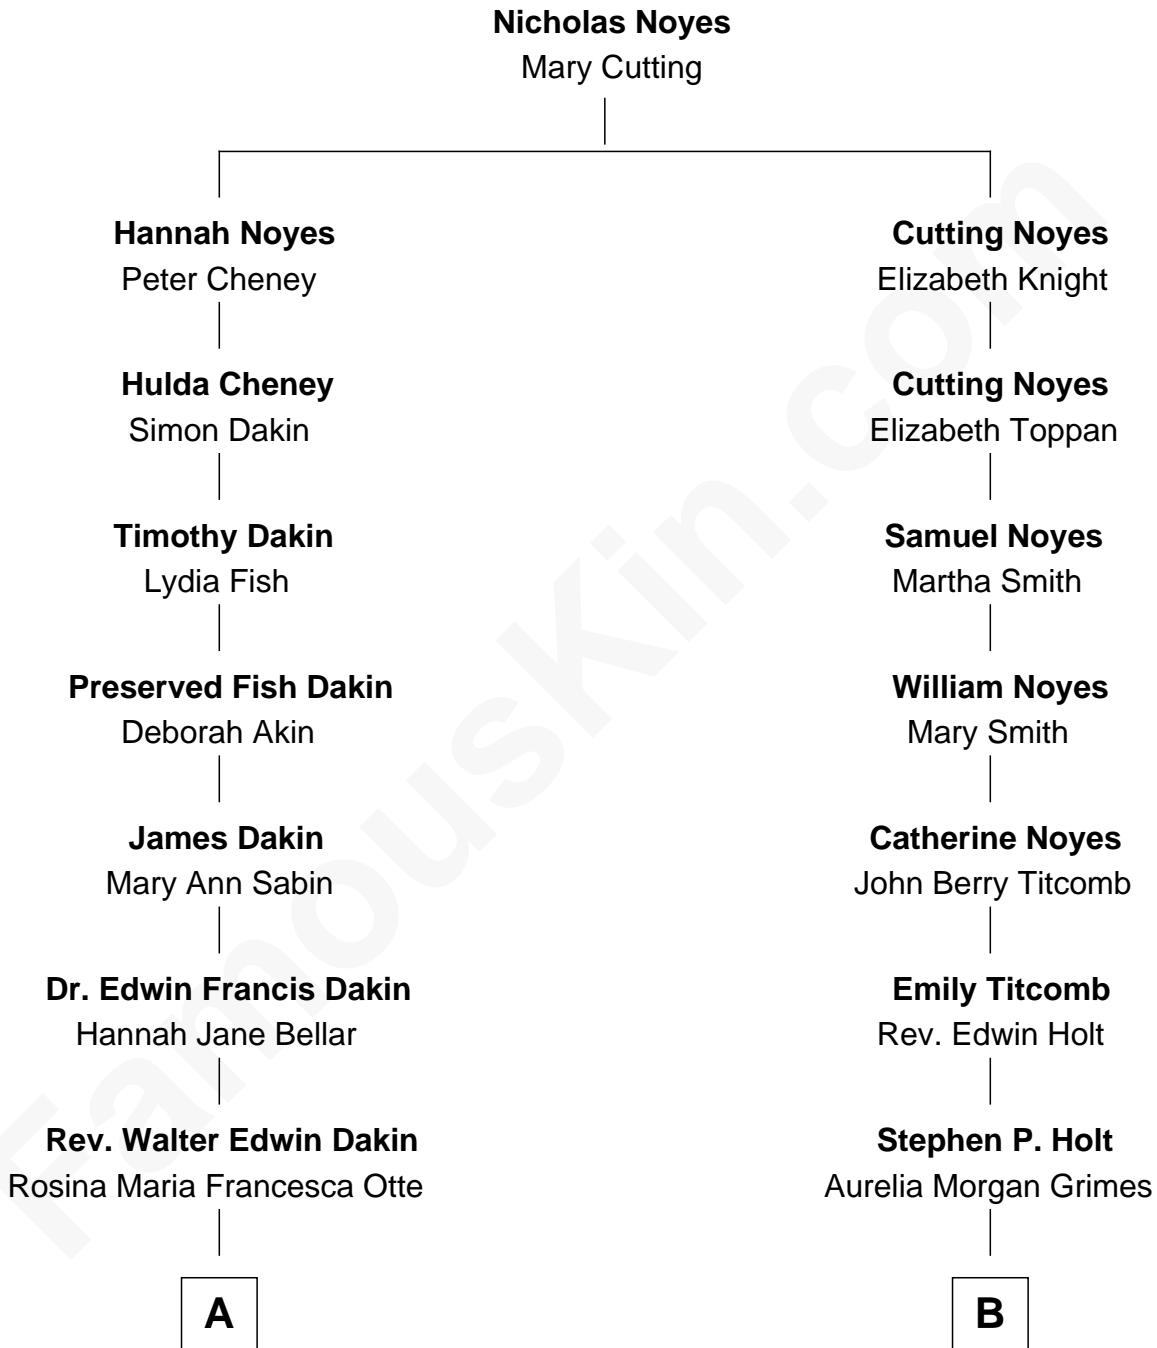

FamousKin.com

Relationship Chart of Tennessee Williams

Author of A Streetcar Named Desire

8th cousin 2 times removed of

Linda Hamilton

TV and Movie Actress

A

Edwina Dakin
Cornelius Coffin Williams

Tennessee Williams
Author of A Streetcar Named Desire

B

Taylor Holt
Frances Kyle

Dr. Richard Huckstep Holt
Mildred Alberta Derby

Barbara Kyle Holt
Dr. Carroll Stanford Hamilton

Linda Hamilton
TV and Movie Actress