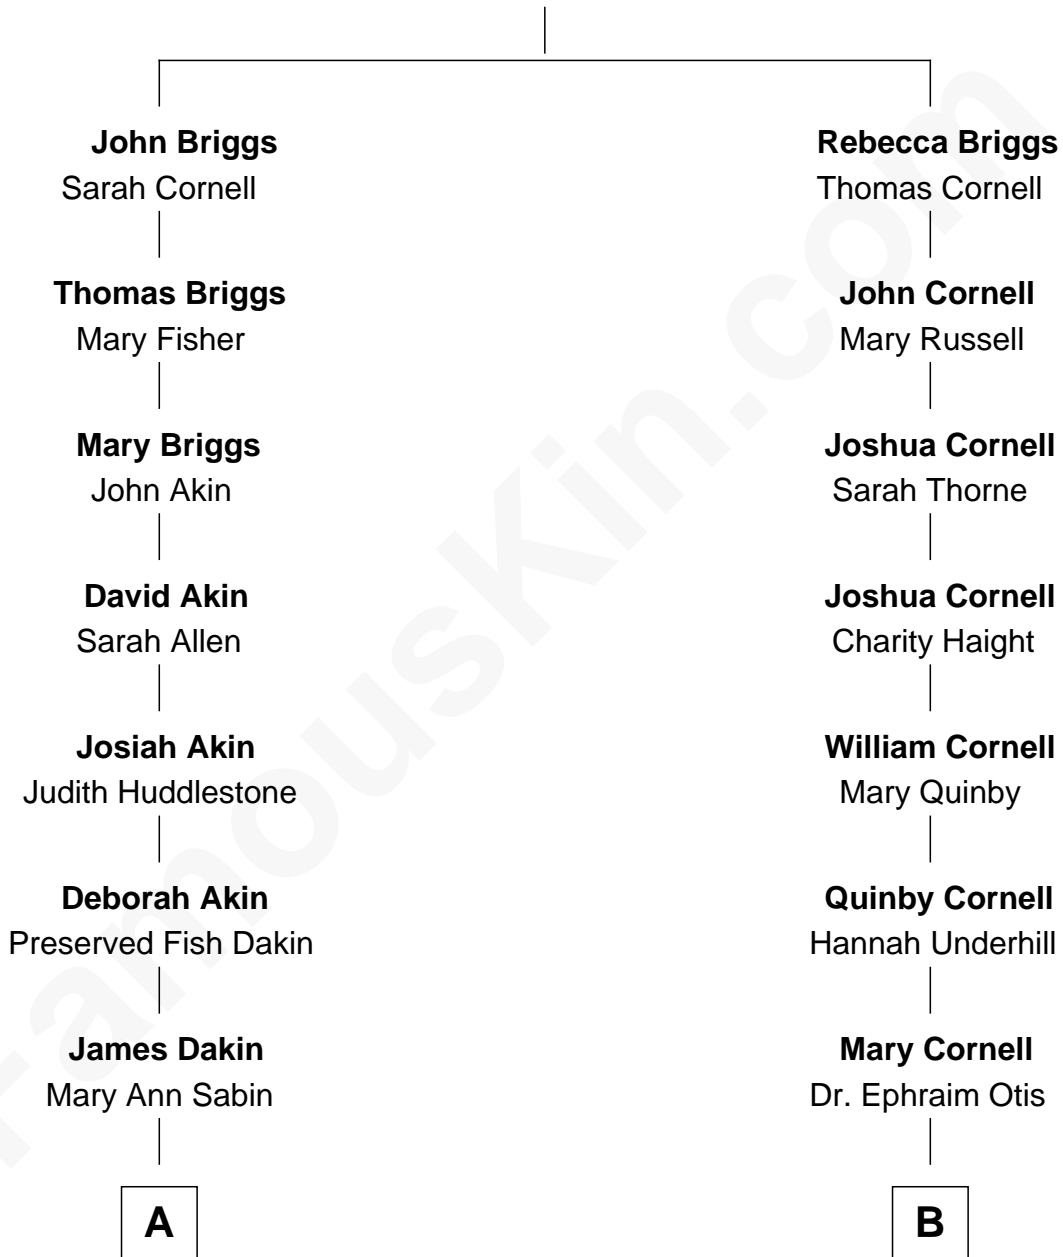

## Relationship Chart of

### Tennessee Williams

*Author of A Streetcar Named Desire*

10th cousin of

**Amelia Earhart**  
*Aviation Pioneer*

Henry Briggs

**A**

**Dr. Edwin Francis Dakin**

Hannah Jane Bellar

**Rev. Walter Edwin Dakin**

Rosina Maria Francesca Otte

**Edwina Dakin**

Cornelius Coffin Williams

**Tennessee Williams**

*Author of A Streetcar Named Desire*

**B**

**Isaac Otis**