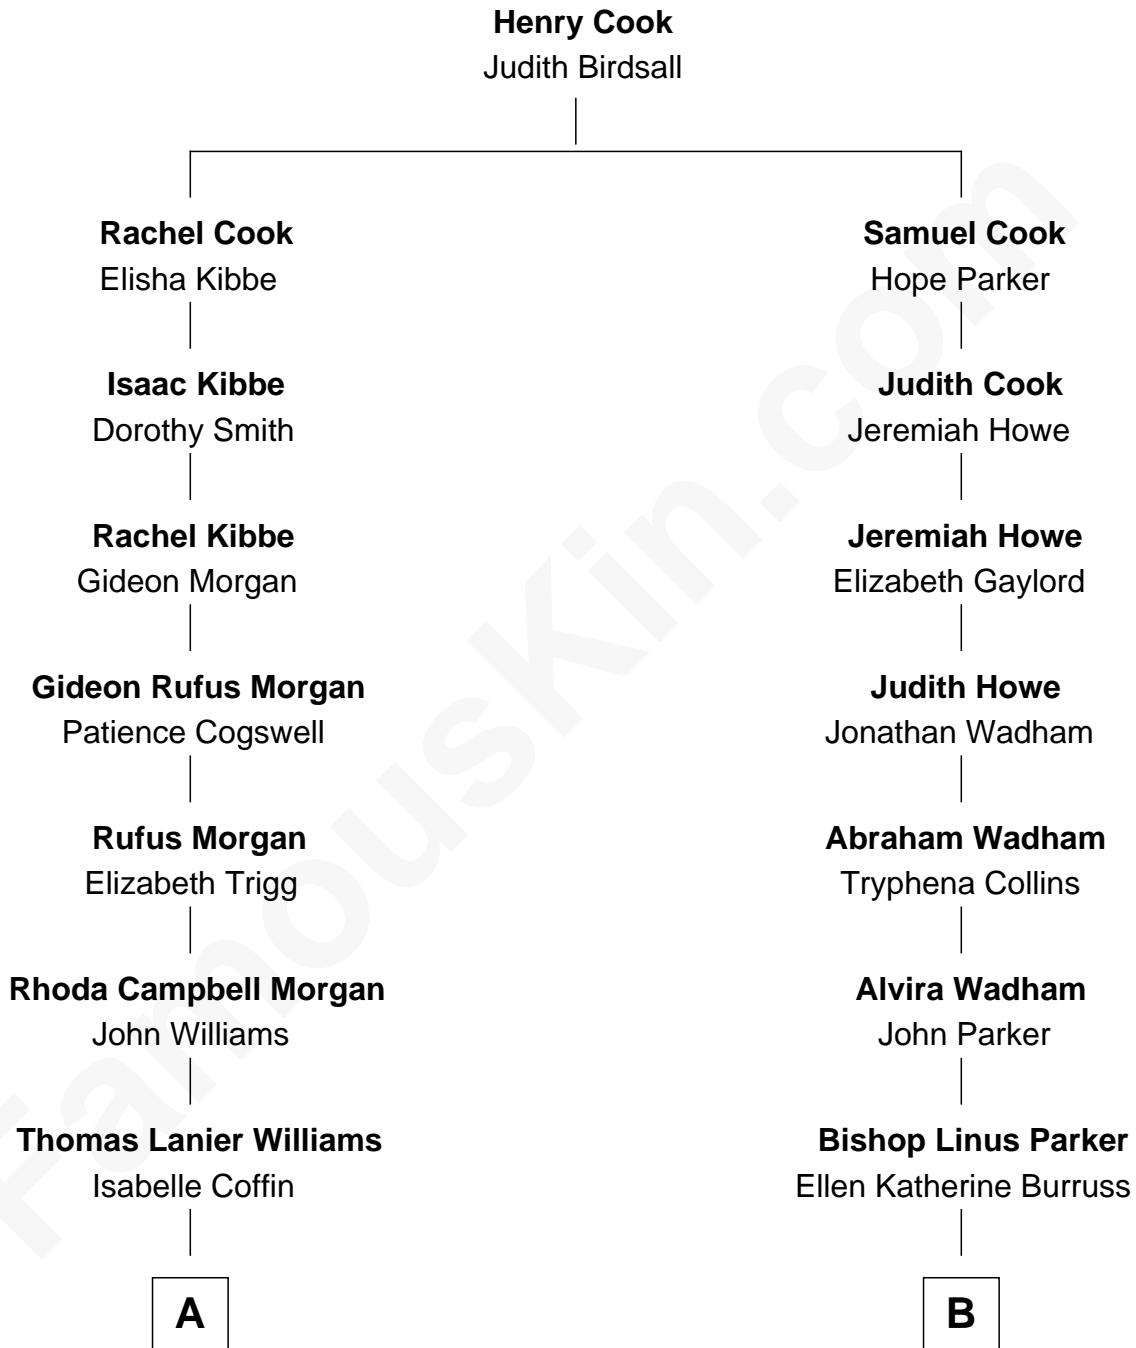

FamousKin.com

Relationship Chart of

Tennessee Williams

Author of A Streetcar Named Desire

8th cousin 2 times removed of

Ed Helms

TV and Movie Actor

A

Cornelius Coffin Williams

Edwina Dakin

Tennessee Williams

Author of A Streetcar Named Desire

B

Fitzgerald Sale Parker

Lucy Irvine Paxton

Fitzgerald Sale Parker