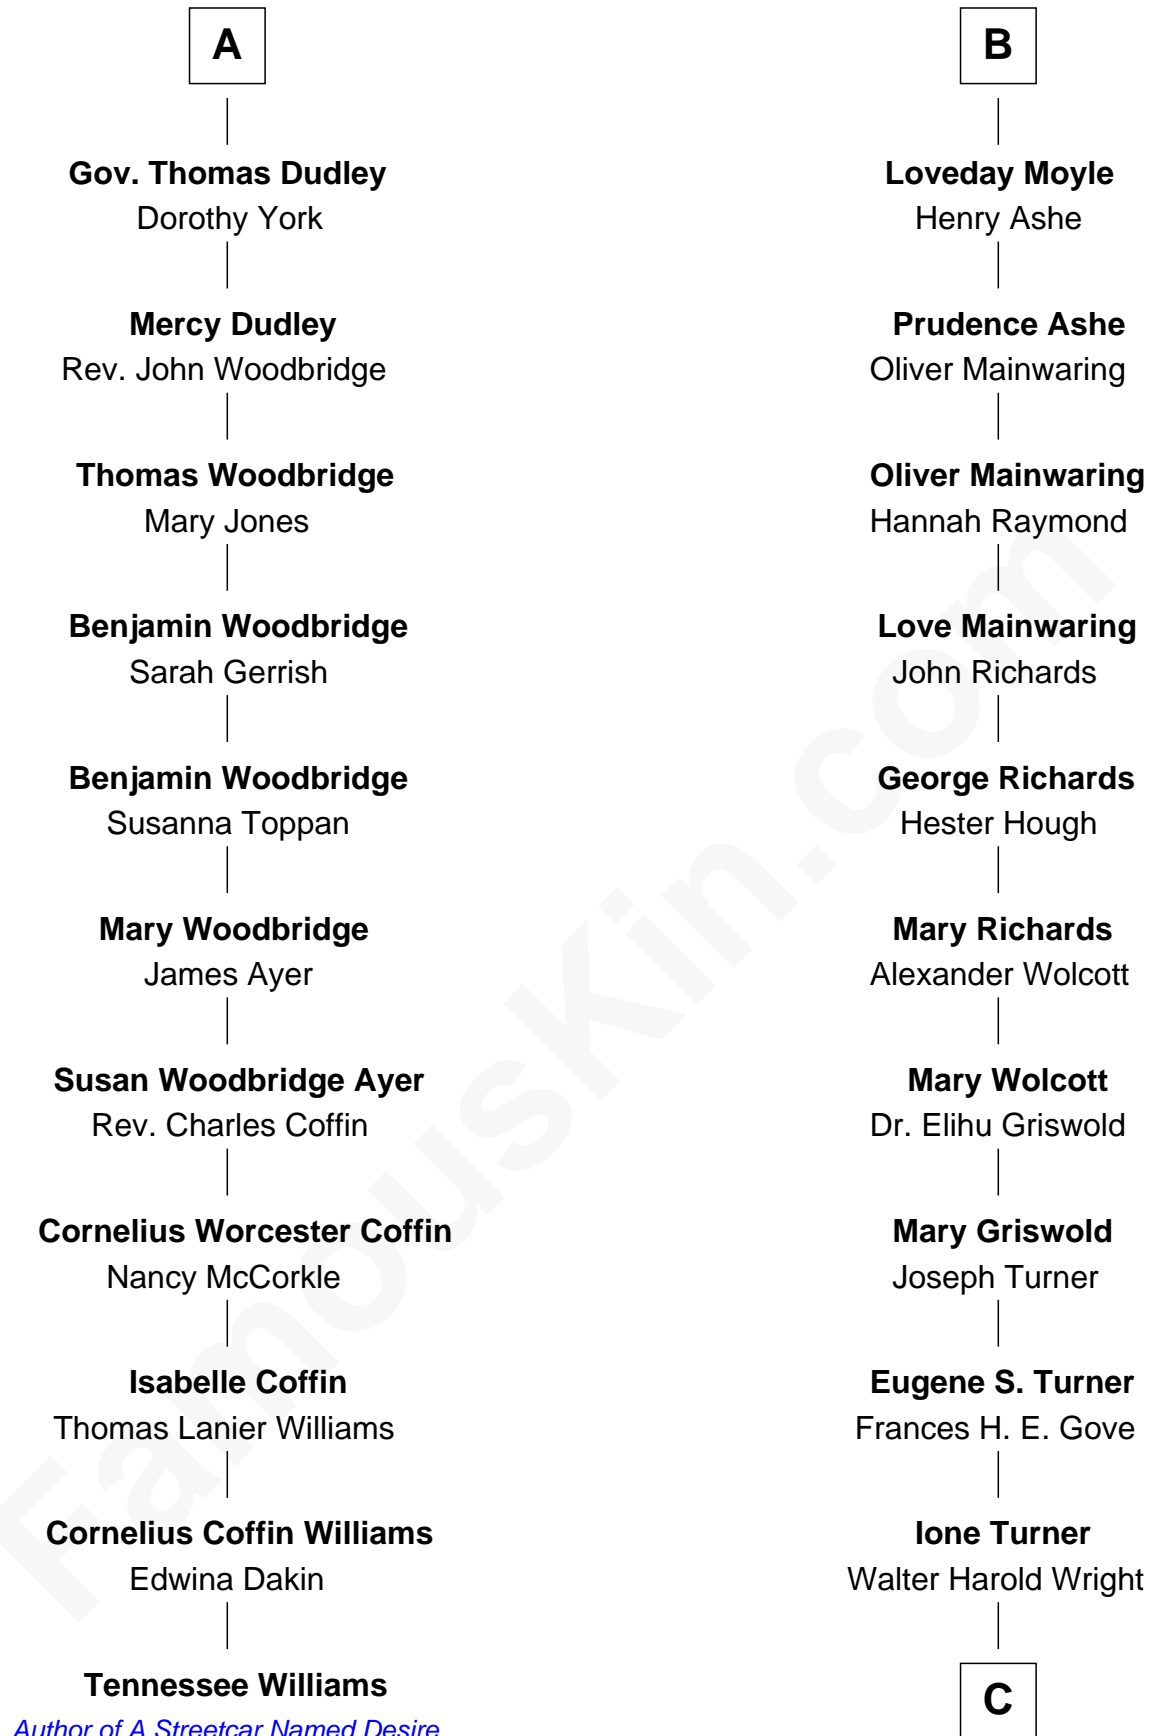

## Relationship Chart of

### Tennessee Williams

Author of *A Streetcar Named Desire*

17th cousin 3 times removed of

**Ed Helms**

TV and Movie Actor

C

**Inez Emeline Wright**  
George Pullen Jackson

**Frances Helen Jackson**  
Fitzgerald Sale Parker

**Pamela Ann Parker**  
John A. Helms

**Ed Helms**  
*TV and Movie Actor*