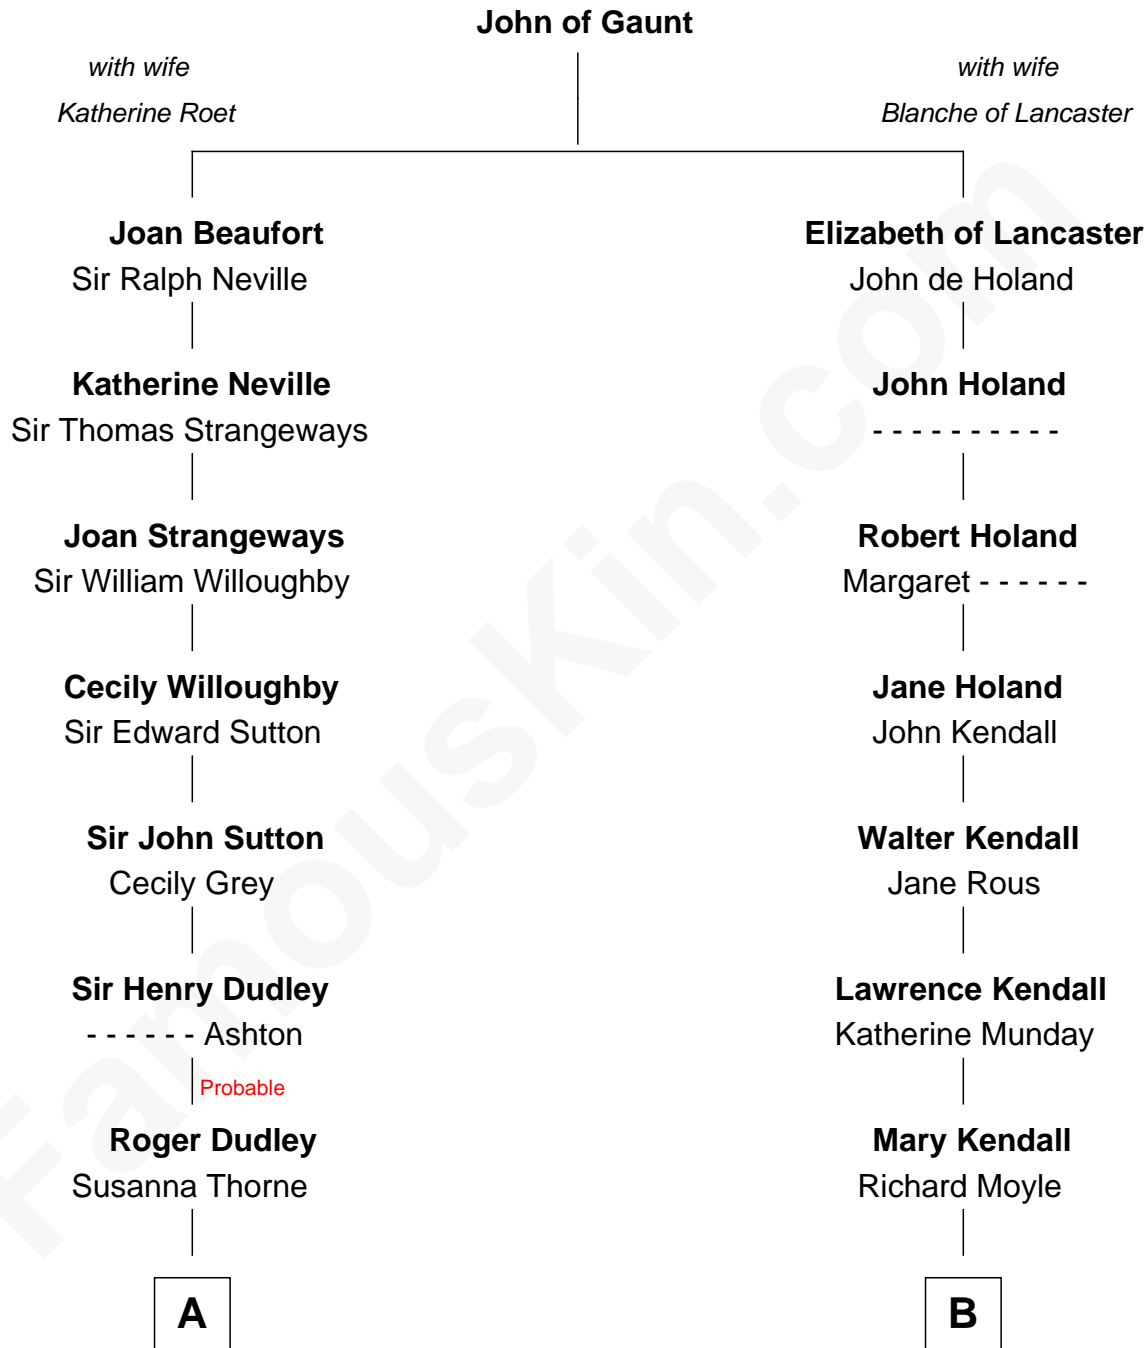

## Relationship Chart of

### Tennessee Williams

Author of *A Streetcar Named Desire*

17th cousin 3 times removed of

**Ed Helms**

TV and Movie Actor

C

**Inez Emeline Wright**  
George Pullen Jackson

**Frances Helen Jackson**  
Fitzgerald Sale Parker