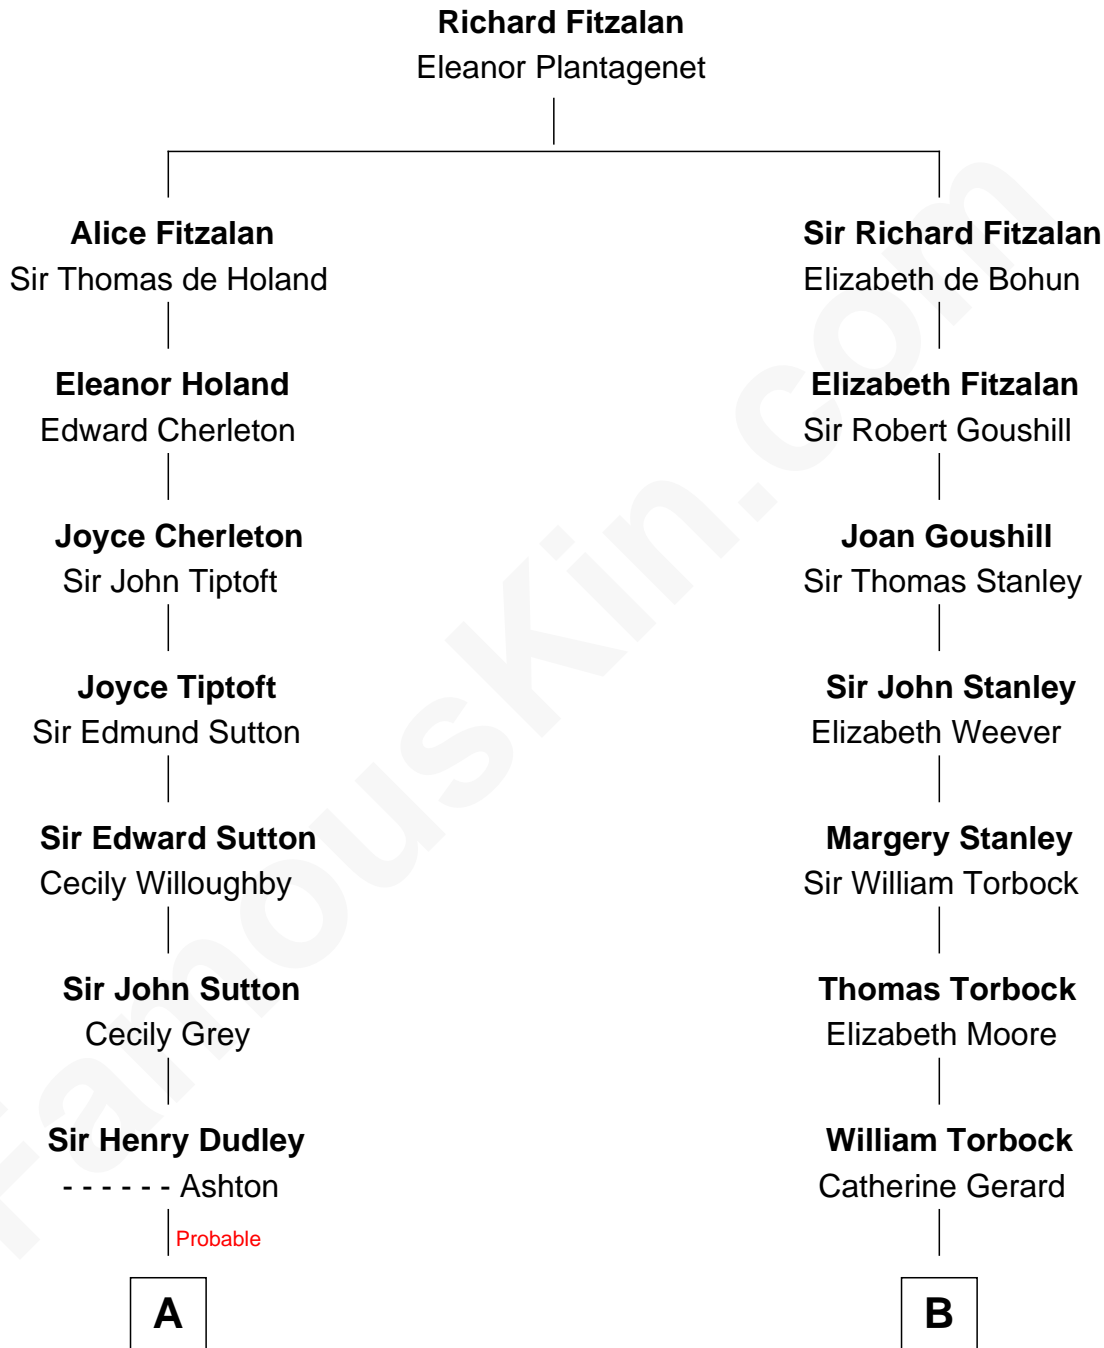

FamousKin.com

Relationship Chart of

Tennessee Williams

Author of *A Streetcar Named Desire*

18th cousin 2 times removed of

Ed Helms

TV and Movie Actor

C

Cornelius Coffin Williams

Edwina Dakin

Tennessee Williams

Author of A Streetcar Named Desire

D

Inez Emeline Wright

George Pullen Jackson

Frances Helen Jackson