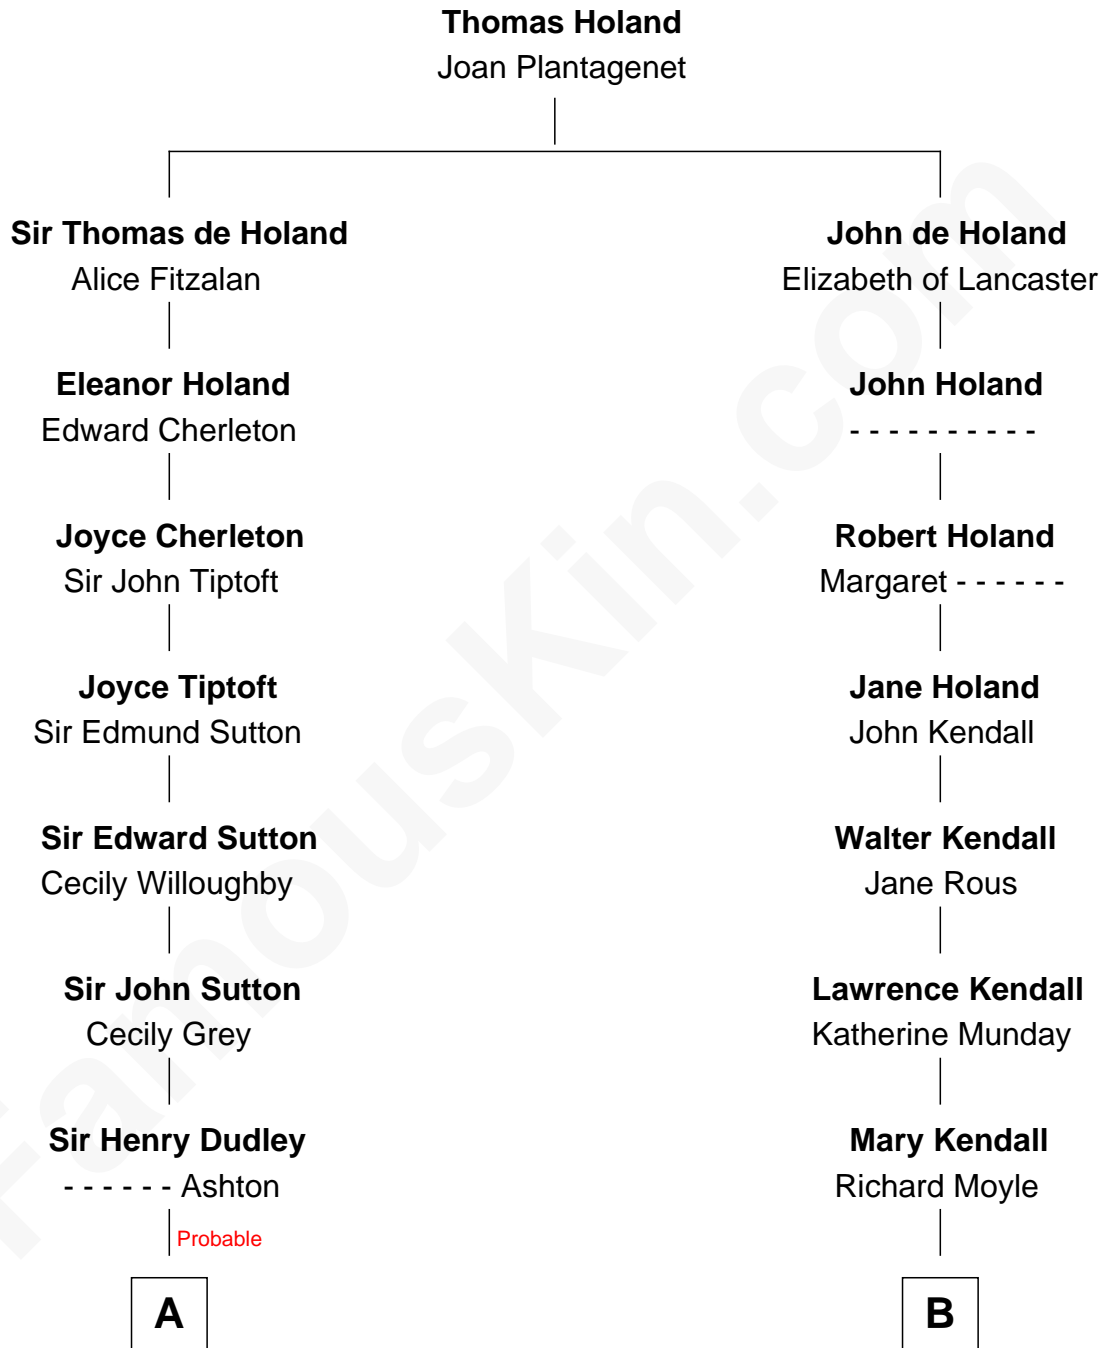

FamousKin.com

Relationship Chart of

Tennessee Williams

Author of *A Streetcar Named Desire*

18th cousin 2 times removed of

Ed Helms

TV and Movie Actor

C

Cornelius Coffin Williams

Edwina Dakin

Tennessee Williams

Author of A Streetcar Named Desire

D

Inez Emeline Wright

George Pullen Jackson

Frances Helen Jackson