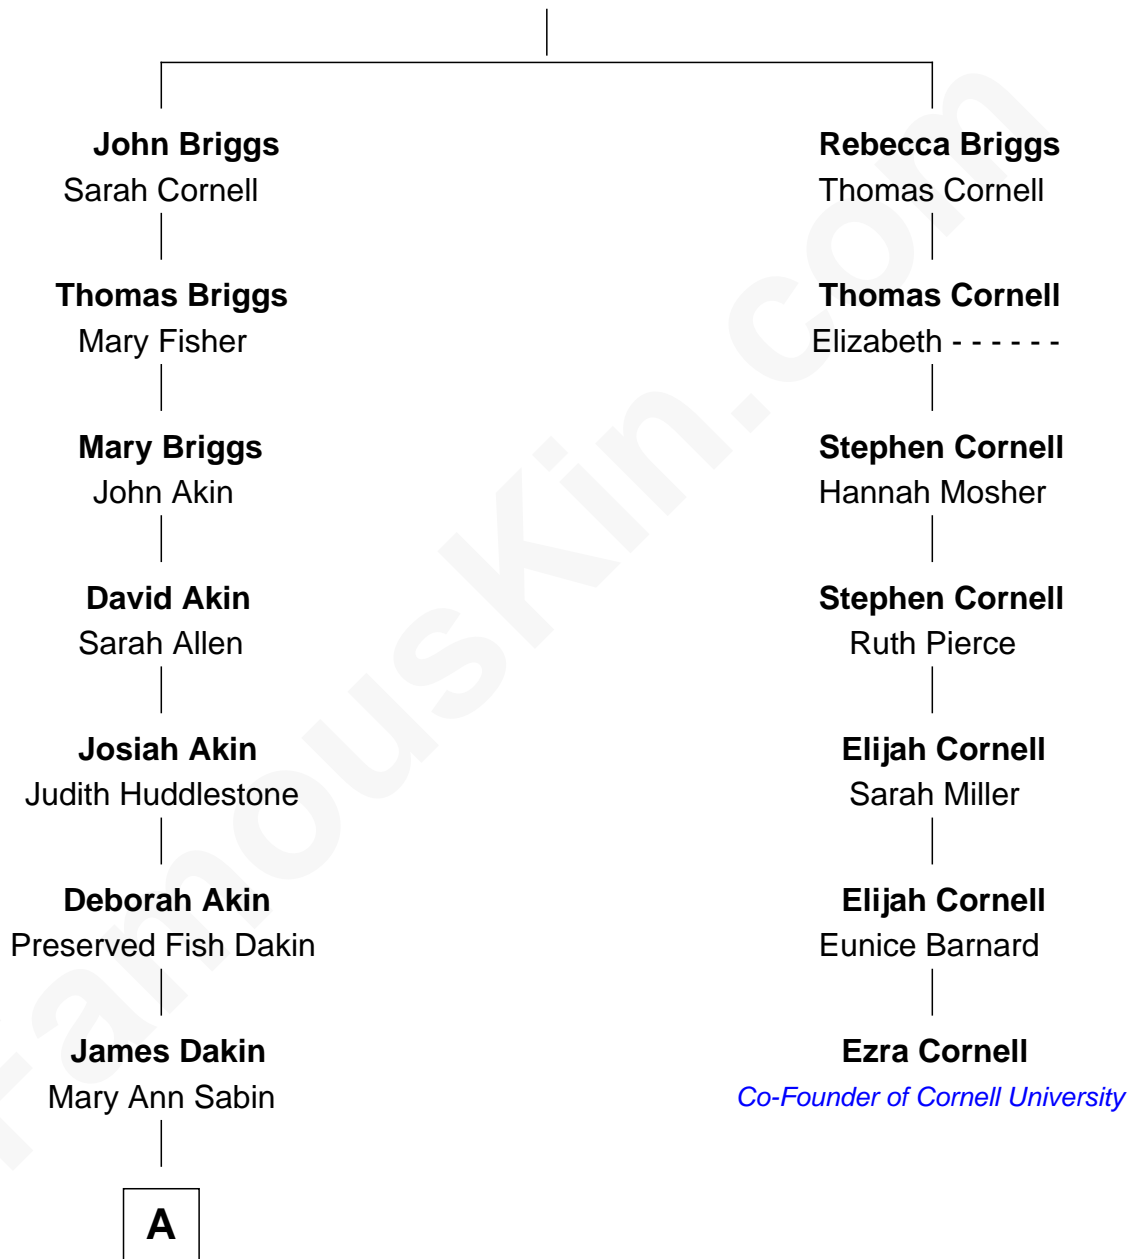

## Relationship Chart of

### Tennessee Williams

Author of *A Streetcar Named Desire*

6th cousin 4 times removed of

**Ezra Cornell**

*Co-Founder of Cornell University, Founder of Western Union*

Henry Briggs

**A**

—  
**Dr. Edwin Francis Dakin**

Hannah Jane Bellar

—  
**Rev. Walter Edwin Dakin**

Rosina Maria Francesca Otte

—  
**Edwina Dakin**

Cornelius Coffin Williams

—  
**Tennessee Williams**

*Author of [A Streetcar Named Desire](#)*

FamousKin.com