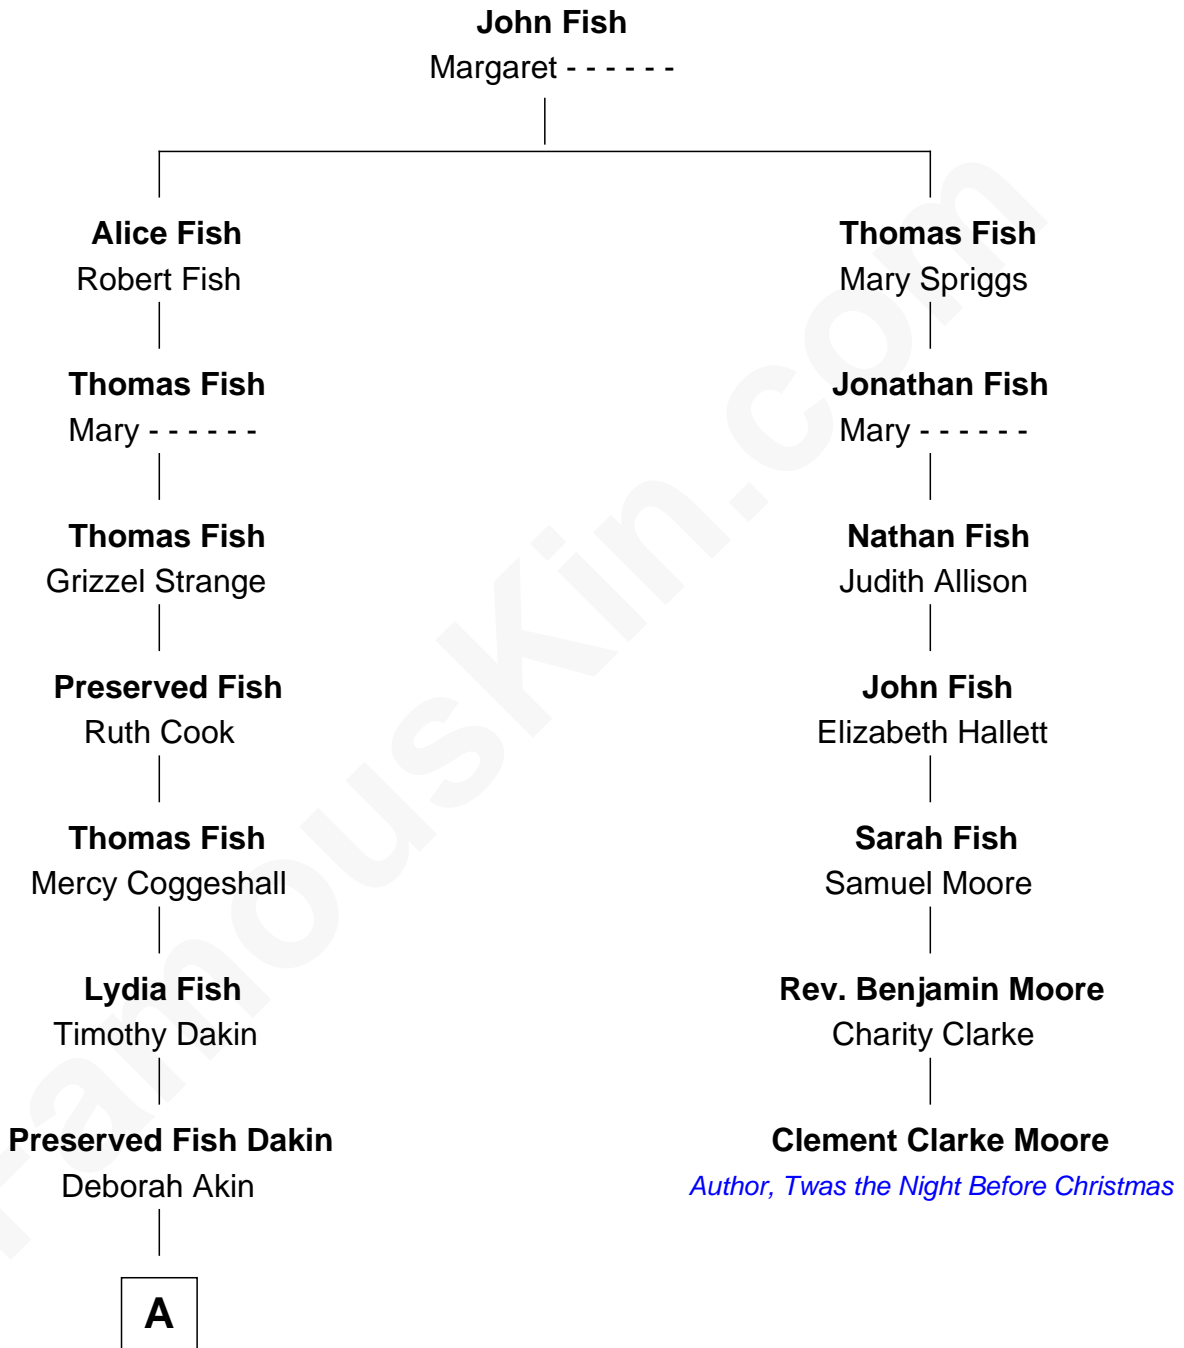

## Relationship Chart of

### Tennessee Williams

Author of *A Streetcar Named Desire*

6th cousin 5 times removed of

### Clement Clarke Moore

Author of *"Twas the Night Before Christmas"*

**A**

James Dakin

Mary Ann Sabin

Dr. Edwin Francis Dakin

Hannah Jane Bellar

Rev. Walter Edwin Dakin