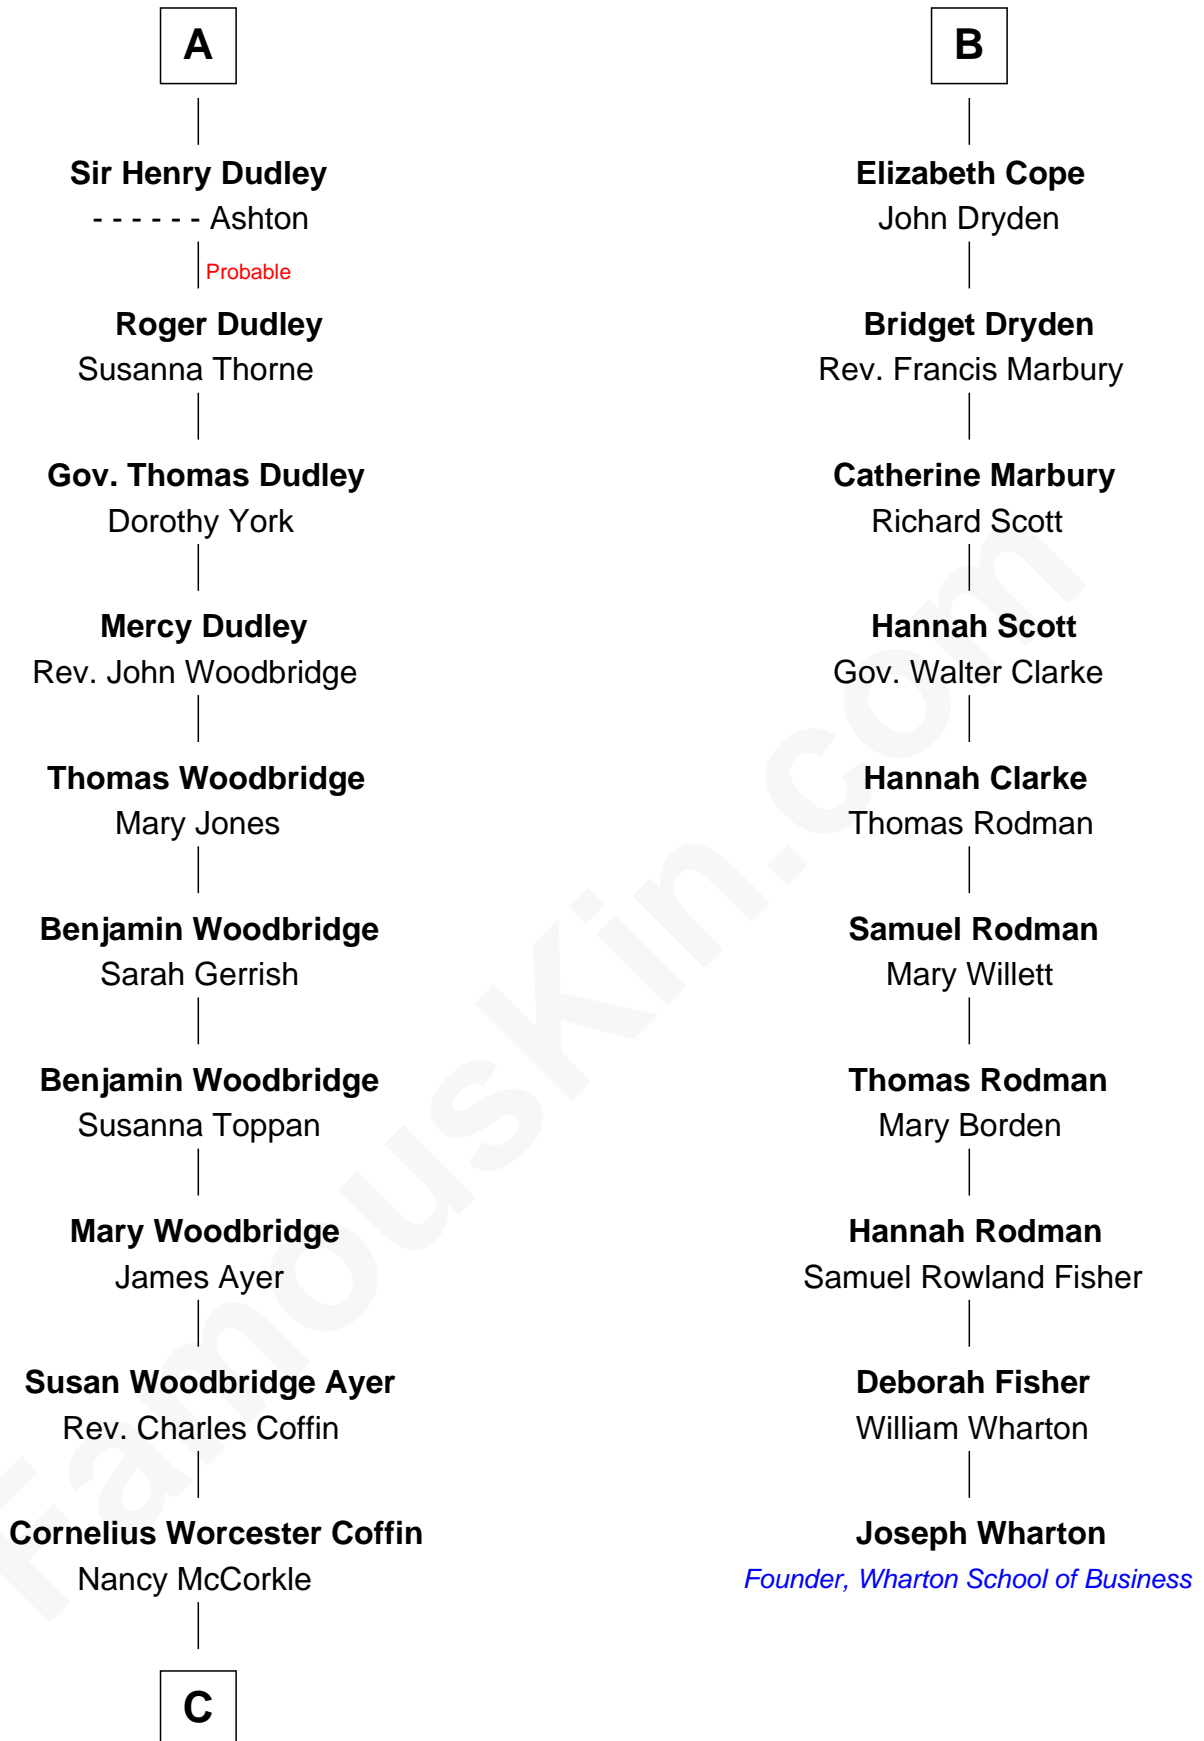

## Relationship Chart of Tennessee Williams

*Author of A Streetcar Named Desire*

16th cousin 3 times removed of

## Joseph Wharton

*Founder of the Wharton School of Business*

**C**

—  
**Isabelle Coffin**  
Thomas Lanier Williams

—  
**Cornelius Coffin Williams**  
Edwina Dakin

—  
**Tennessee Williams**  
*Author of A Streetcar Named Desire*