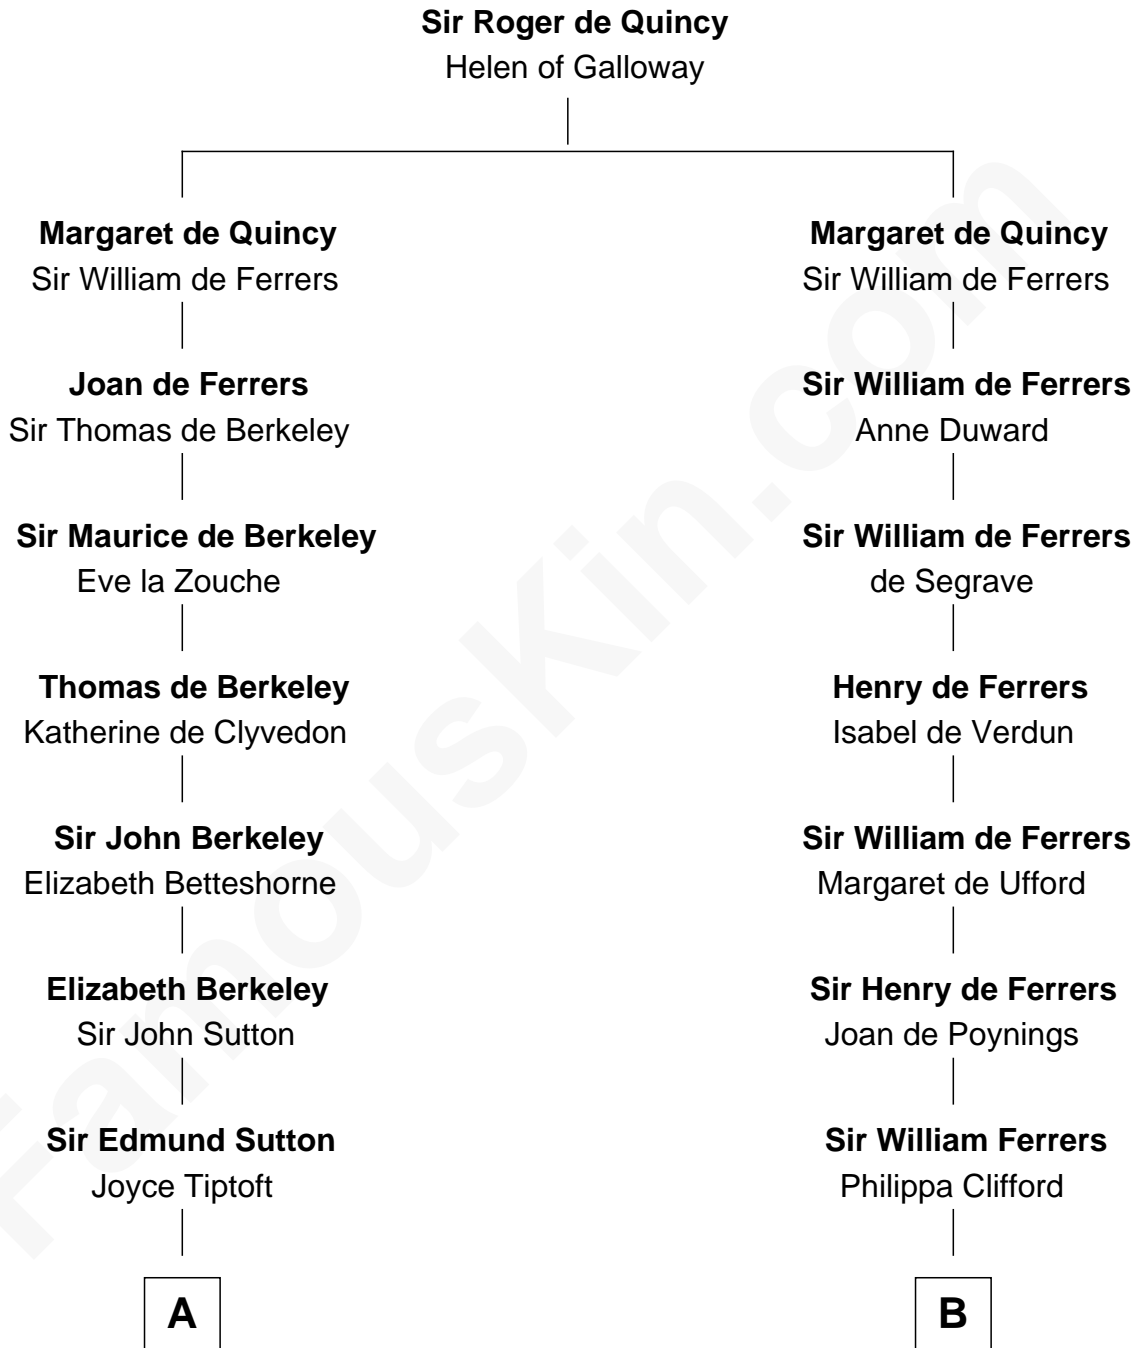

FamousKin.com

Relationship Chart of

Tennessee Williams

Author of *A Streetcar Named Desire*

20th cousin 1 time removed of

Joseph Wharton

Founder of the Wharton School of Business

C

Tennessee Williams

Author of A Streetcar Named Desire

D

Thomas Rodman

Mary Borden

Hannah Rodman

Samuel Rowland Fisher

Deborah Fisher