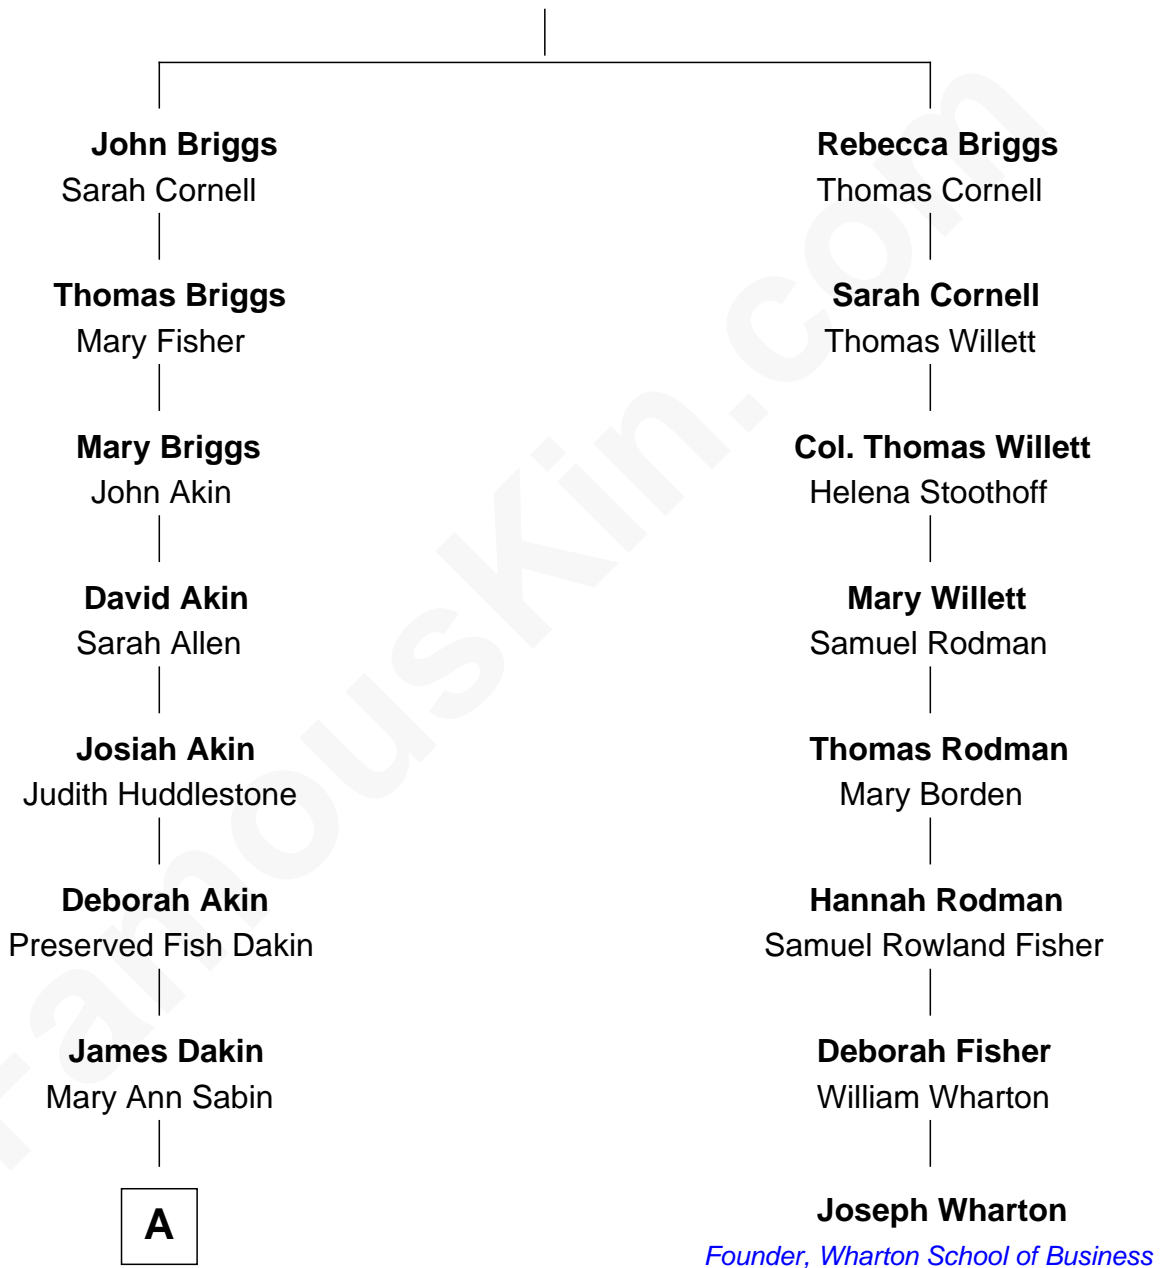

## Relationship Chart of

### Tennessee Williams

Author of *A Streetcar Named Desire*

7th cousin 3 times removed of

**Joseph Wharton**

Founder of the Wharton School of Business

Henry Briggs

**A**

—  
**Dr. Edwin Francis Dakin**

Hannah Jane Bellar

—  
**Rev. Walter Edwin Dakin**

Rosina Maria Francesca Otte

—  
**Edwina Dakin**

Cornelius Coffin Williams

—  
**Tennessee Williams**

*Author of [A Streetcar Named Desire](#)*