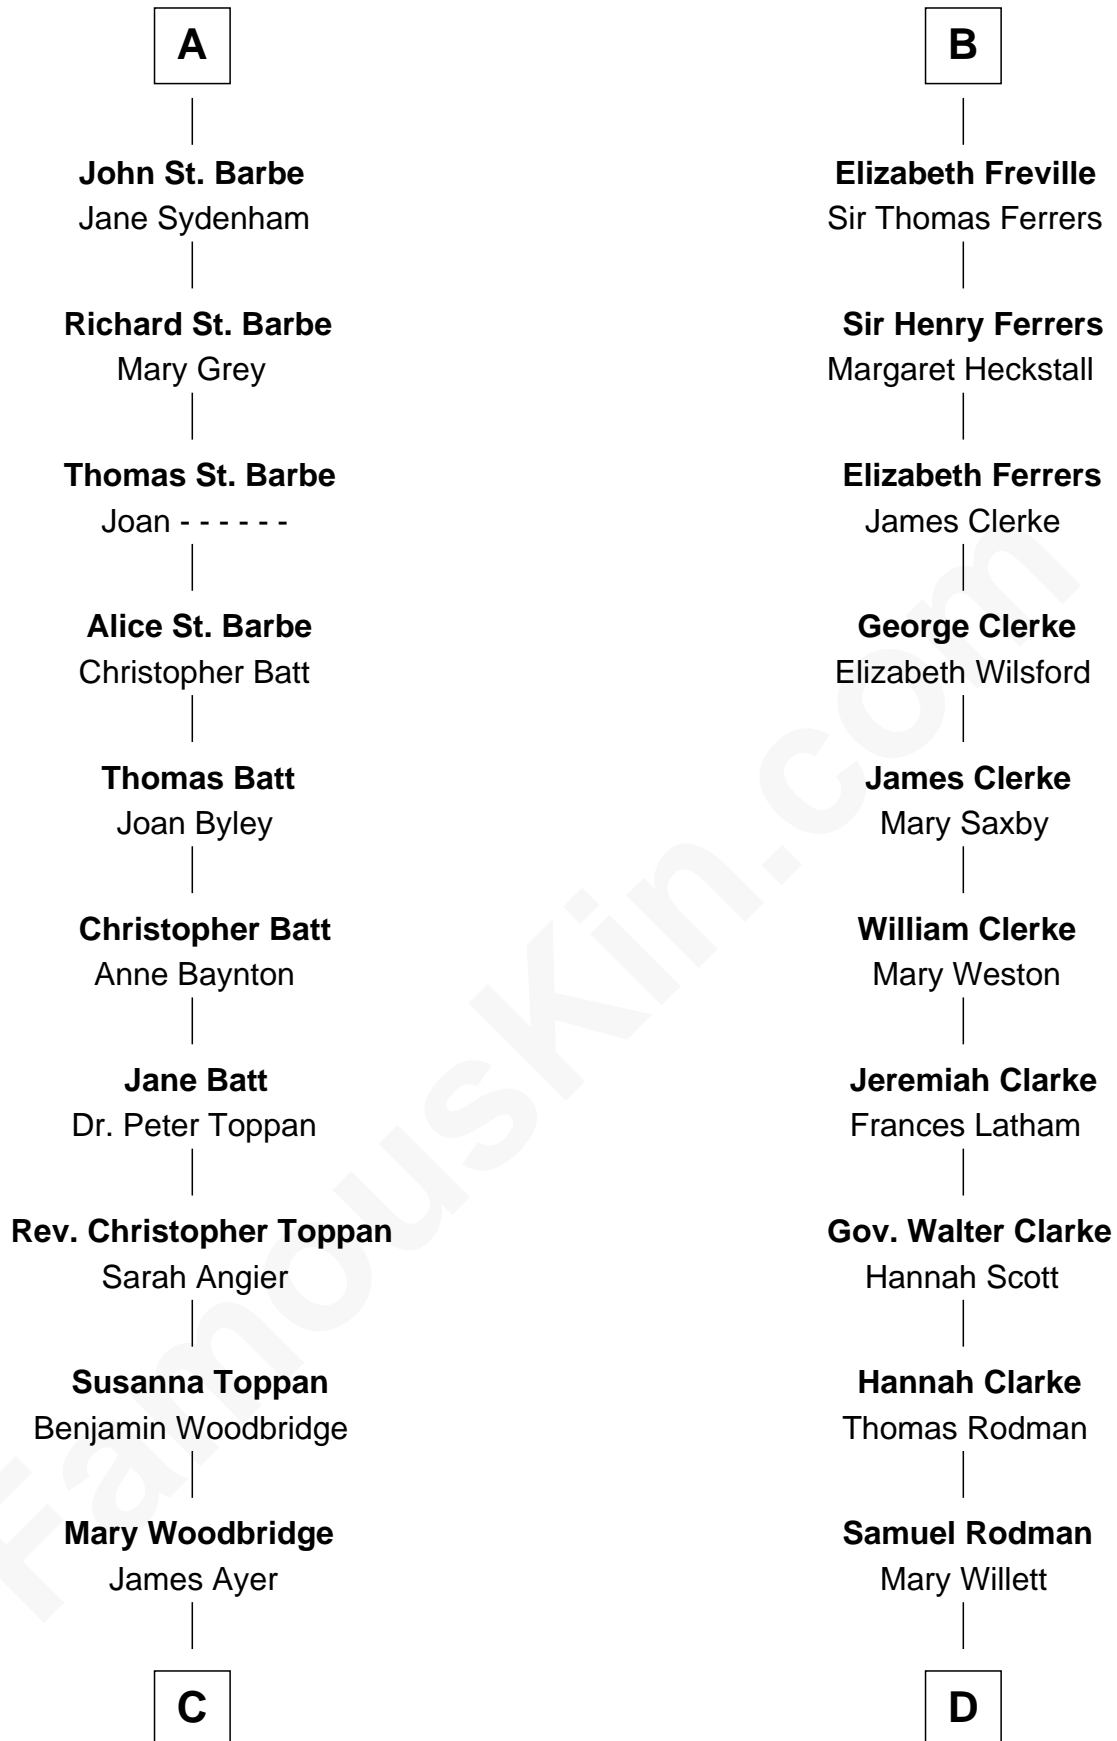

FamousKin.com

Relationship Chart of Tennessee Williams

Author of A Streetcar Named Desire

20th cousin 1 time removed of

Joseph Wharton

Founder of the Wharton School of Business

Sir William Longespee

Ela of Salisbury

Edwina Dakin

Tennessee Williams

Author of A Streetcar Named Desire

D

Thomas Rodman

Mary Borden

Hannah Rodman

Samuel Rowland Fisher