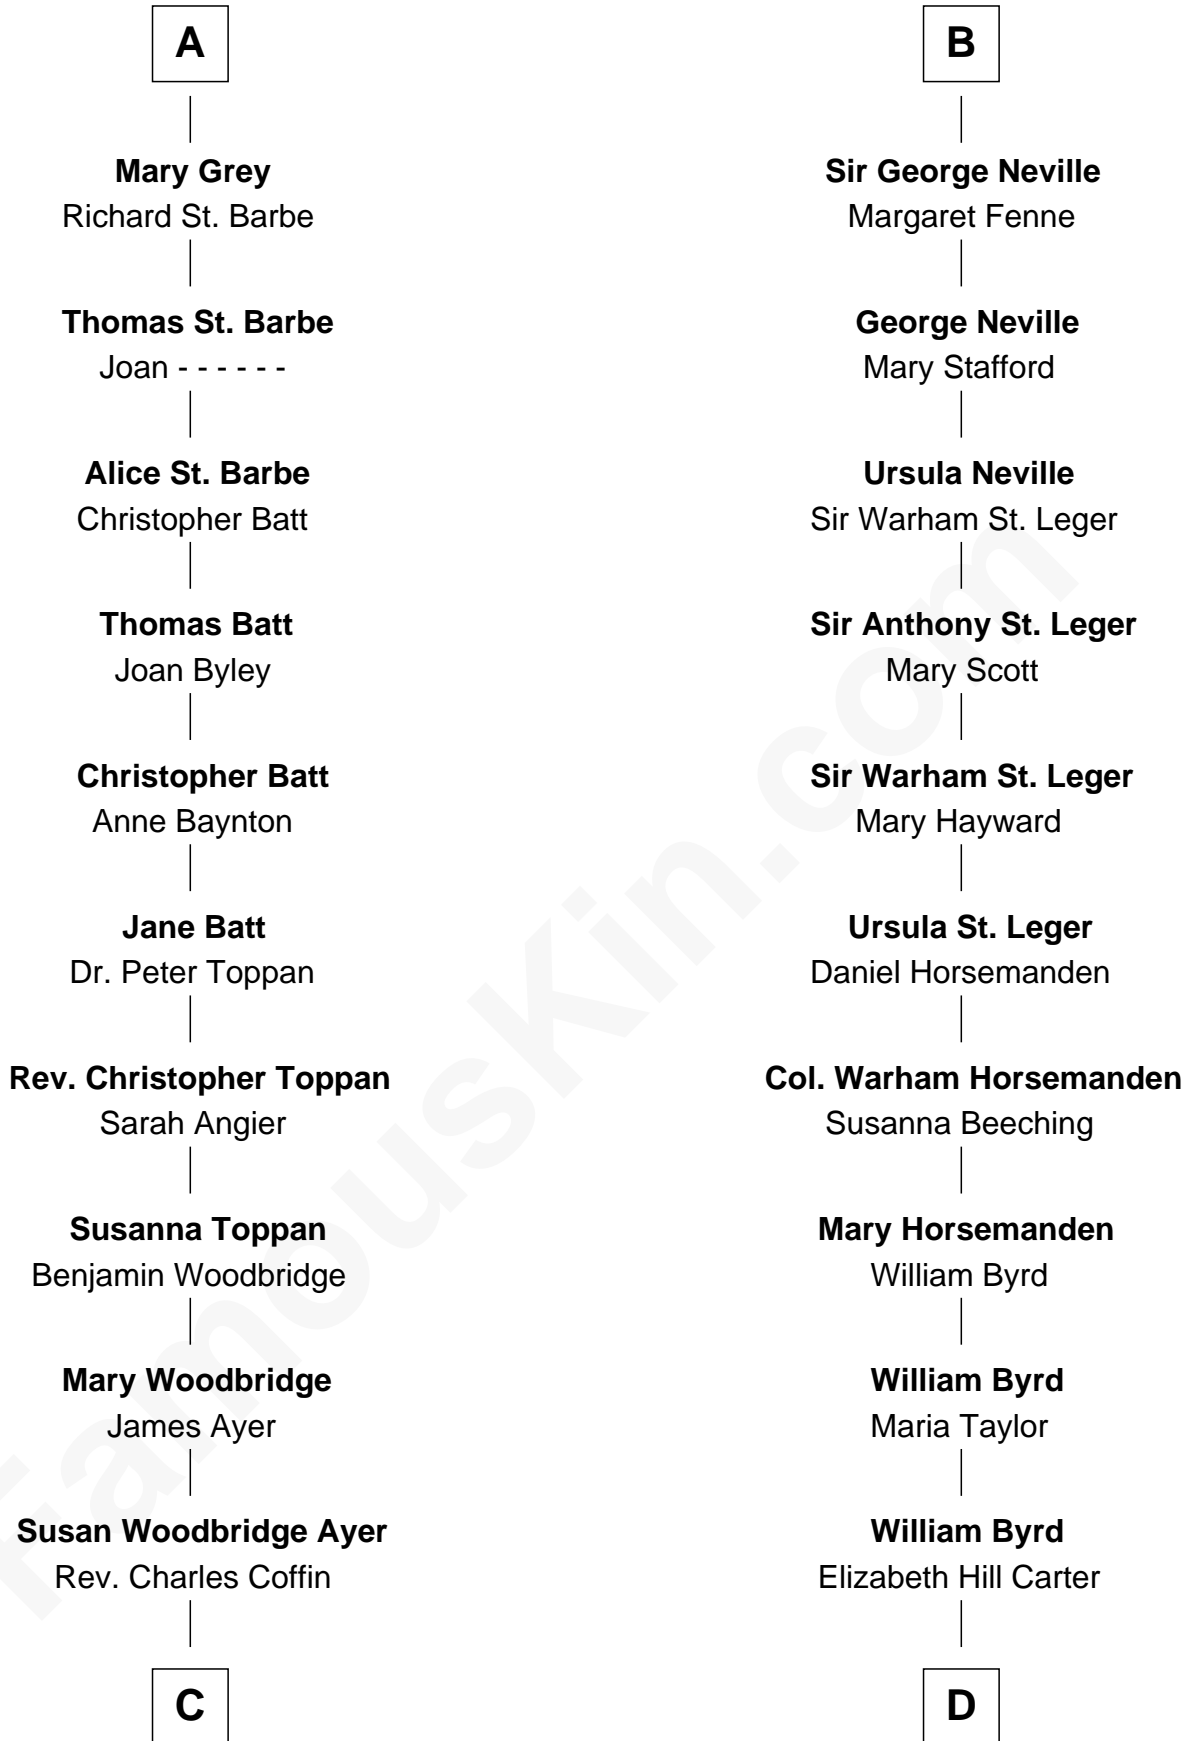

## Relationship Chart of

### Tennessee Williams

*Author of A Streetcar Named Desire*

20th cousin 1 time removed of

**Harry F. Byrd**

*50th Governor of Virginia*

**C**

**Cornelius Worcester Coffin**

Nancy McCorkle

**Isabelle Coffin**

Thomas Lanier Williams

**Cornelius Coffin Williams**

Edwina Dakin

**Tennessee Williams**

*Author of A Streetcar Named Desire*

**D**

**Thomas Taylor Byrd**