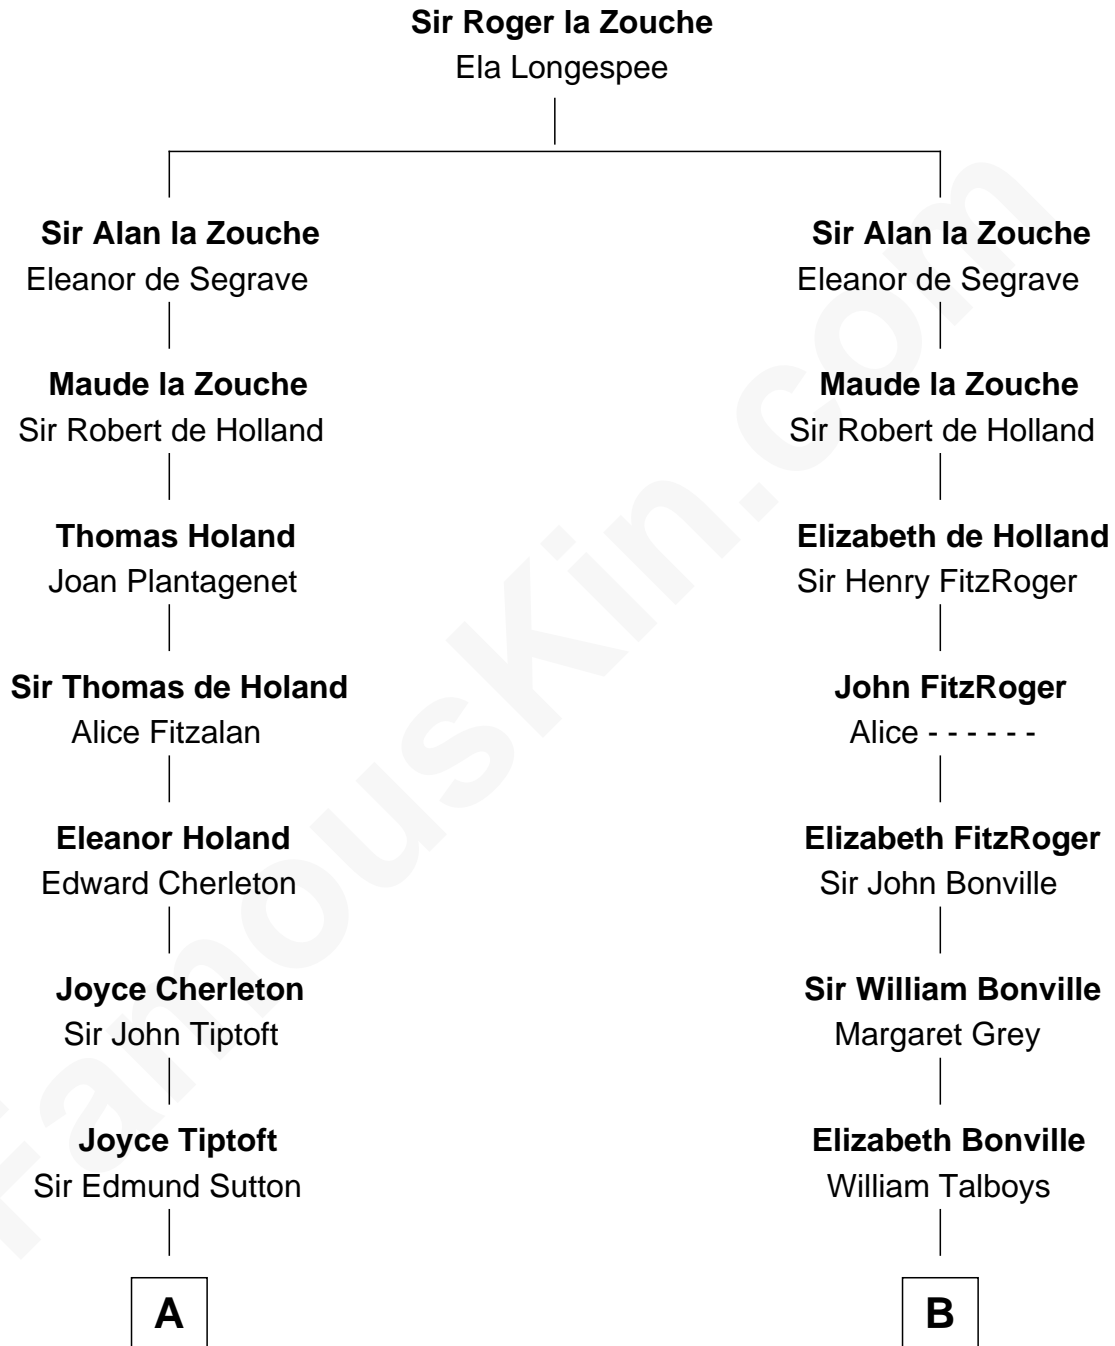

FamousKin.com

Relationship Chart of Tennessee Williams

Author of *A Streetcar Named Desire*

17th cousin 4 times removed of

Meriwether Lewis

Lewis and Clark Expedition

C

—
Susan Woodbridge Ayer