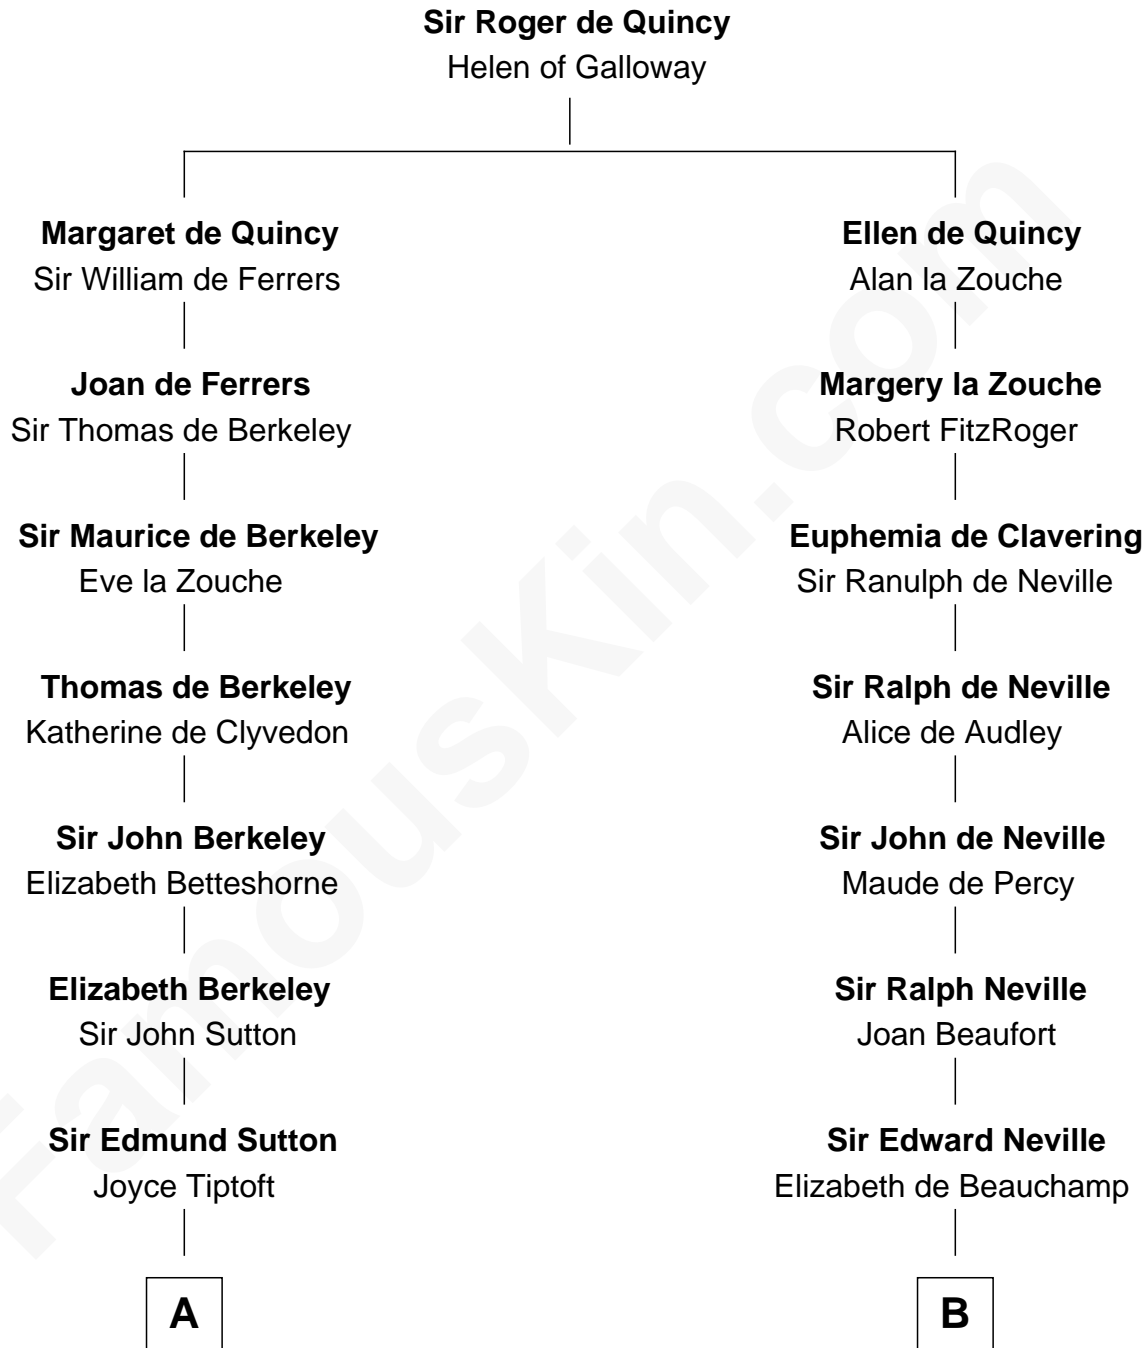

FamousKin.com

Relationship Chart of Tennessee Williams

Author of A Streetcar Named Desire

19th cousin 2 times removed of

Lytton Strachey

Author and Co-Founder of Bloomsbury Group

C

Susan Woodbridge Ayer