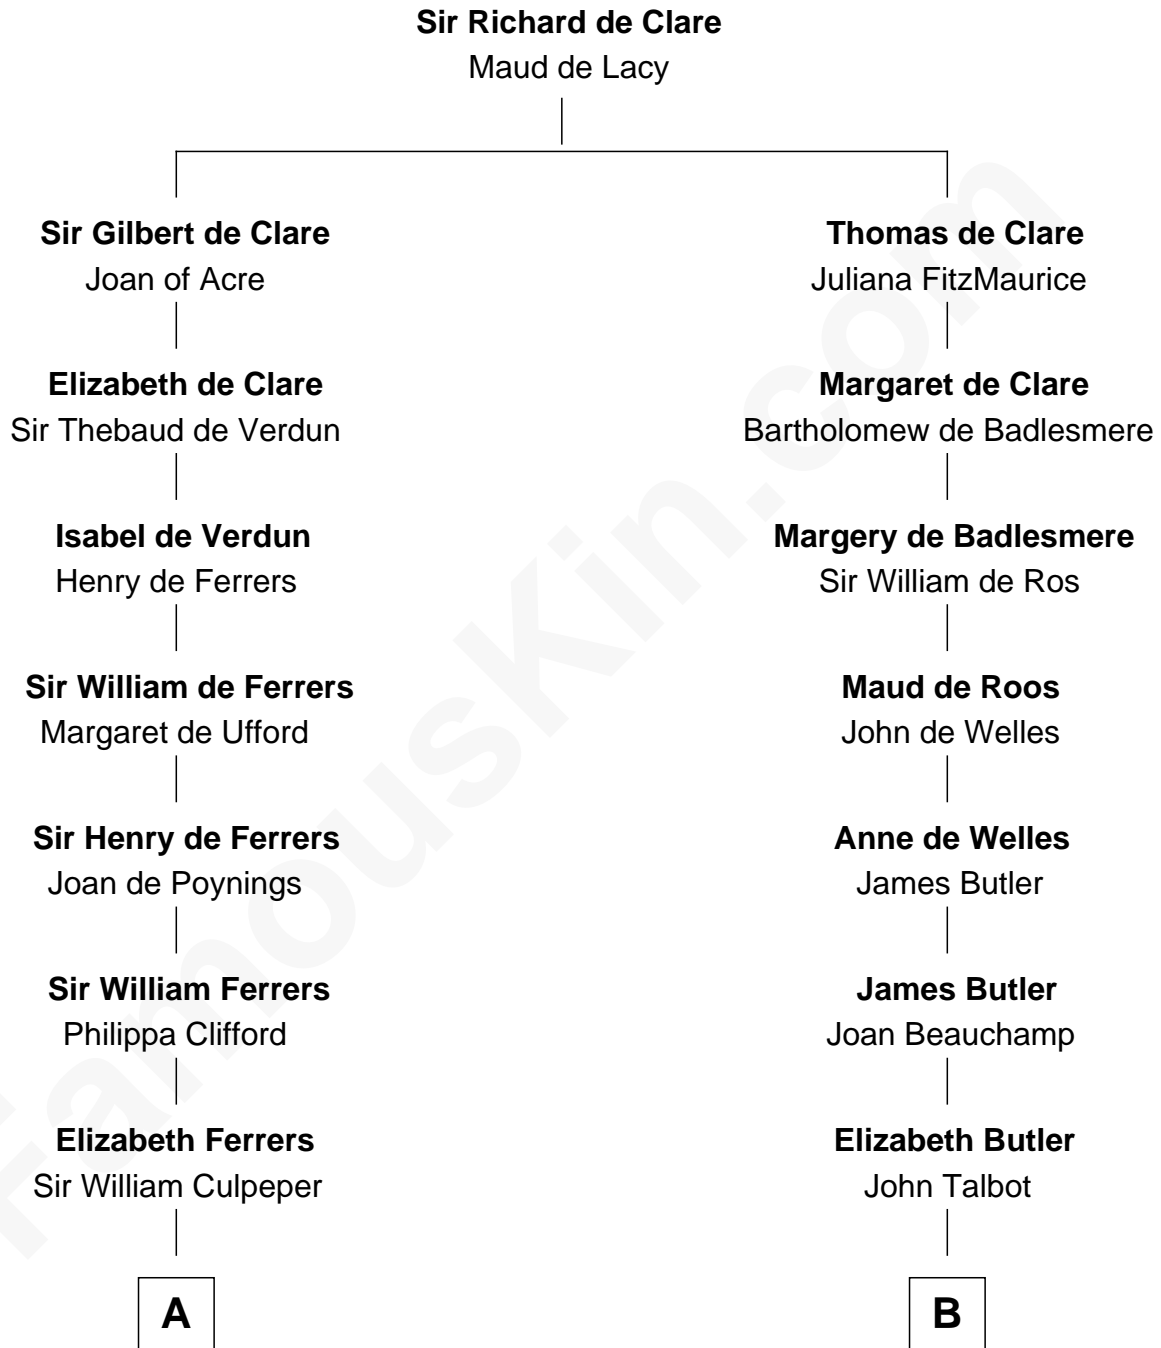

FamousKin.com

Relationship Chart of

Tennessee Williams

Author of *A Streetcar Named Desire*

20th cousin 1 time removed of

Joan Fontaine

Movie Actress

C

Tennessee Williams

Author of A Streetcar Named Desire

D

John Molesworth

Louise Tomkyns

Margaret Letitia Molesworth

Charles Richard De Havilland

Walter Augustus De Havilland