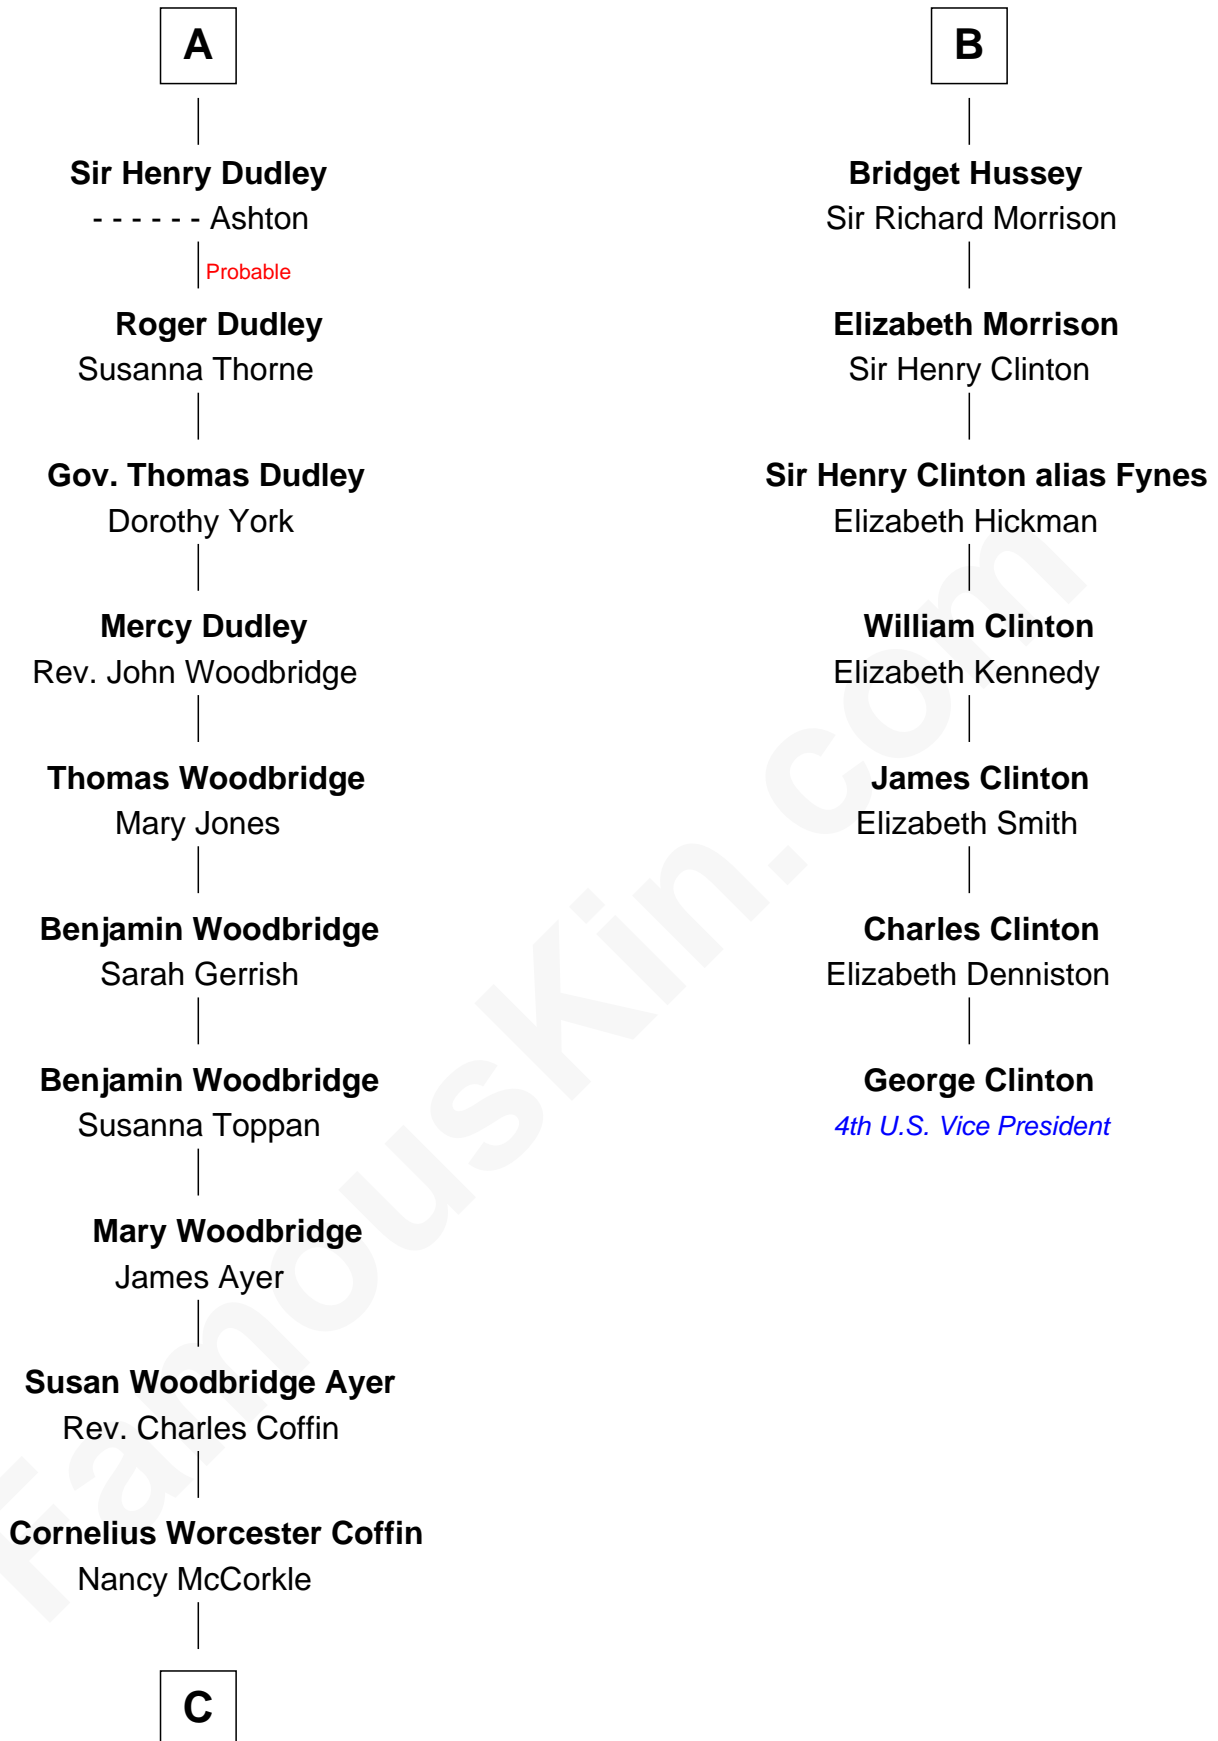

### Tennessee Williams

*Author of A Streetcar Named Desire*

13th cousin 6 times removed of

**George Clinton**

*4th U.S. Vice President*

**Henry Plantagenet**

Maud de Chaworth

**Eleanor Plantagenet**

Sir Edmund Sutton

**Sir Edward Sutton**

Cecily Willoughby

**Sir John Sutton**

Cecily Grey

**A**

**Henry of Lancaster**

Isabella de Beaumont

**Blanche of Lancaster**

John of Gaunt

**Elizabeth of Lancaster**

John de Holand

**Constance de Holand**

Sir John Grey

**Sir Edmund Grey**

Katherine Percy

**George Grey**

Catherine Herbert

**Anne Grey**

Sir John Hussey

**B**

**C**

**Isabelle Coffin**  
Thomas Lanier Williams

**Cornelius Coffin Williams**  
Edwina Dakin