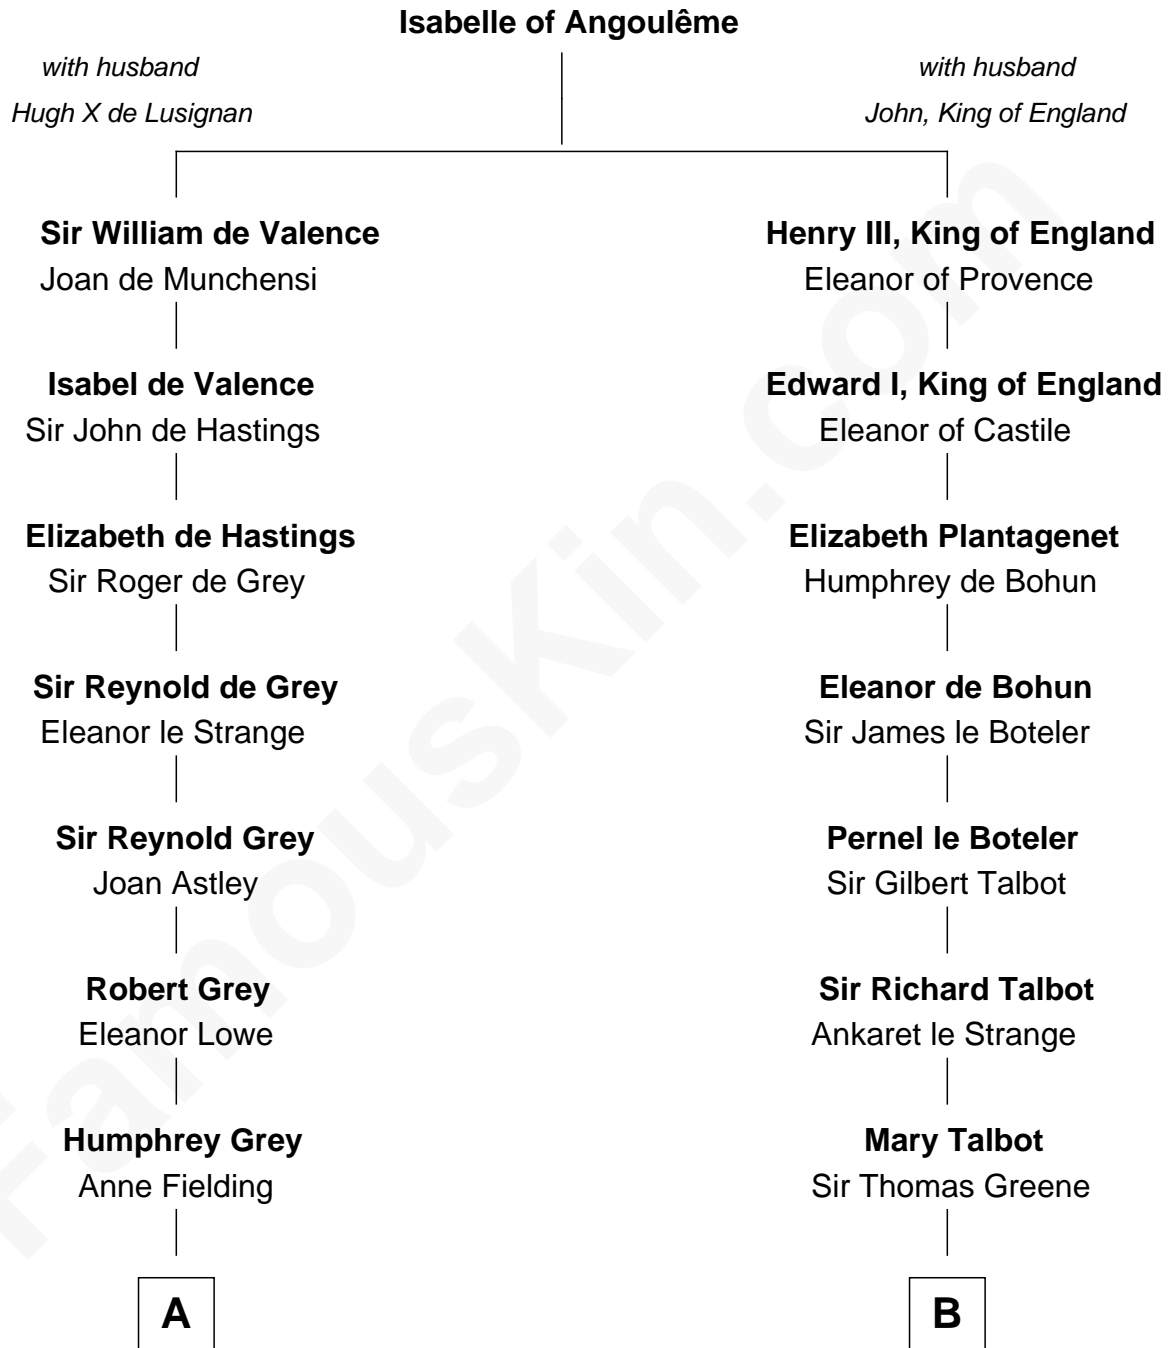

# FamousKin.com

## Relationship Chart of Tennessee Williams

Author of *A Streetcar Named Desire*

16th cousin 4 times removed of

**Jonathan Swift**

Author of *Gulliver's Travels*

**C**

—  
**Cornelius Worcester Coffin**

Nancy McCorkle