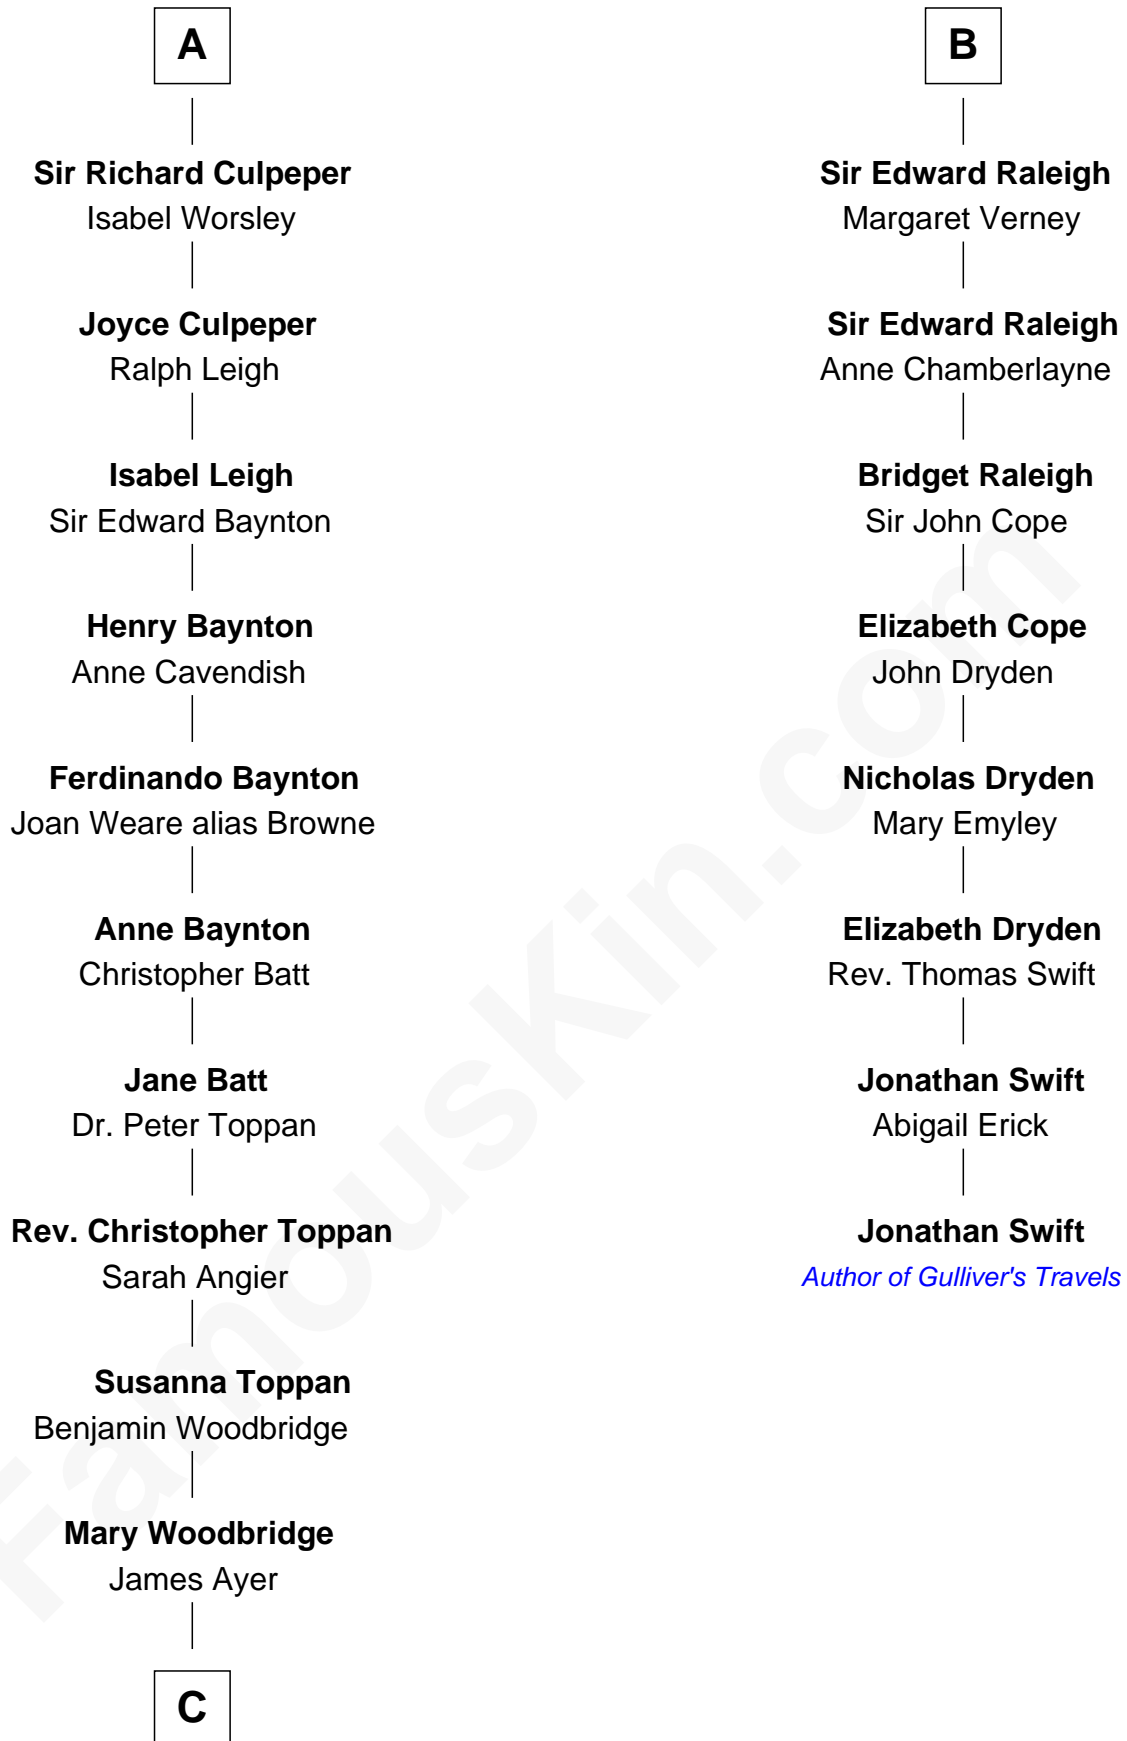

FamousKin.com

Relationship Chart of Tennessee Williams

Author of *A Streetcar Named Desire*

14th cousin 7 times removed of

Jonathan Swift

Author of *Gulliver's Travels*

C

—
Susan Woodbridge Ayer

Rev. Charles Coffin

—
Cornelius Worcester Coffin

Nancy McCorkle

—
Isabelle Coffin

Thomas Lanier Williams

—
Cornelius Coffin Williams

Edwina Dakin

—
Tennessee Williams