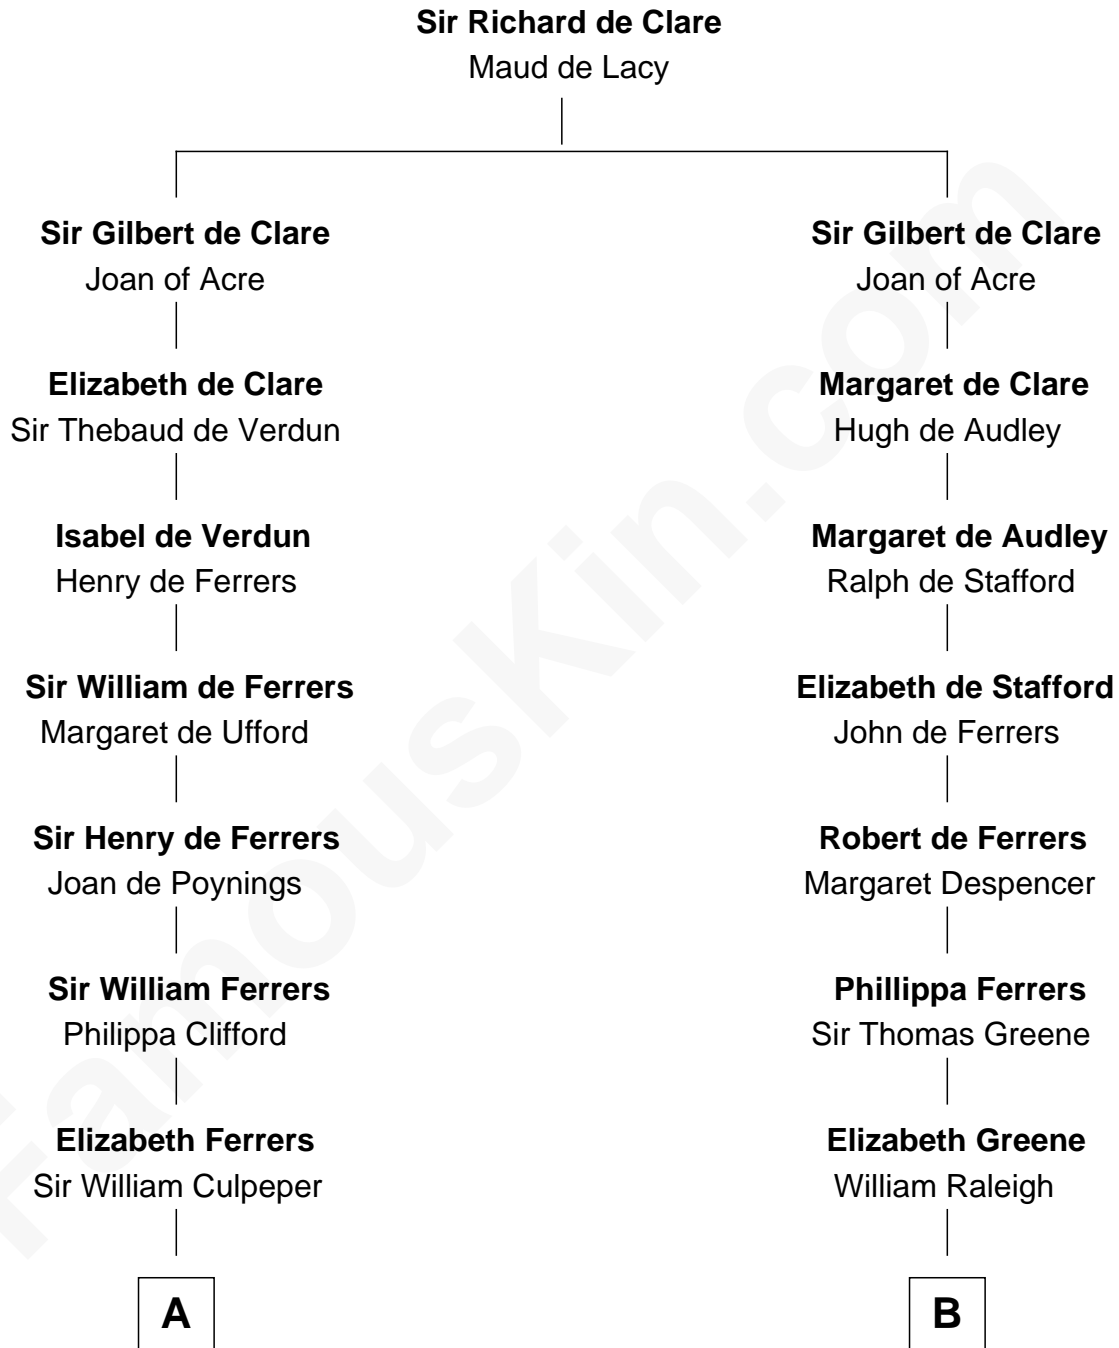

FamousKin.com

Relationship Chart of Tennessee Williams

Author of *A Streetcar Named Desire*

14th cousin 7 times removed of

Jonathan Swift

Author of *Gulliver's Travels*

C

—
Susan Woodbridge Ayer