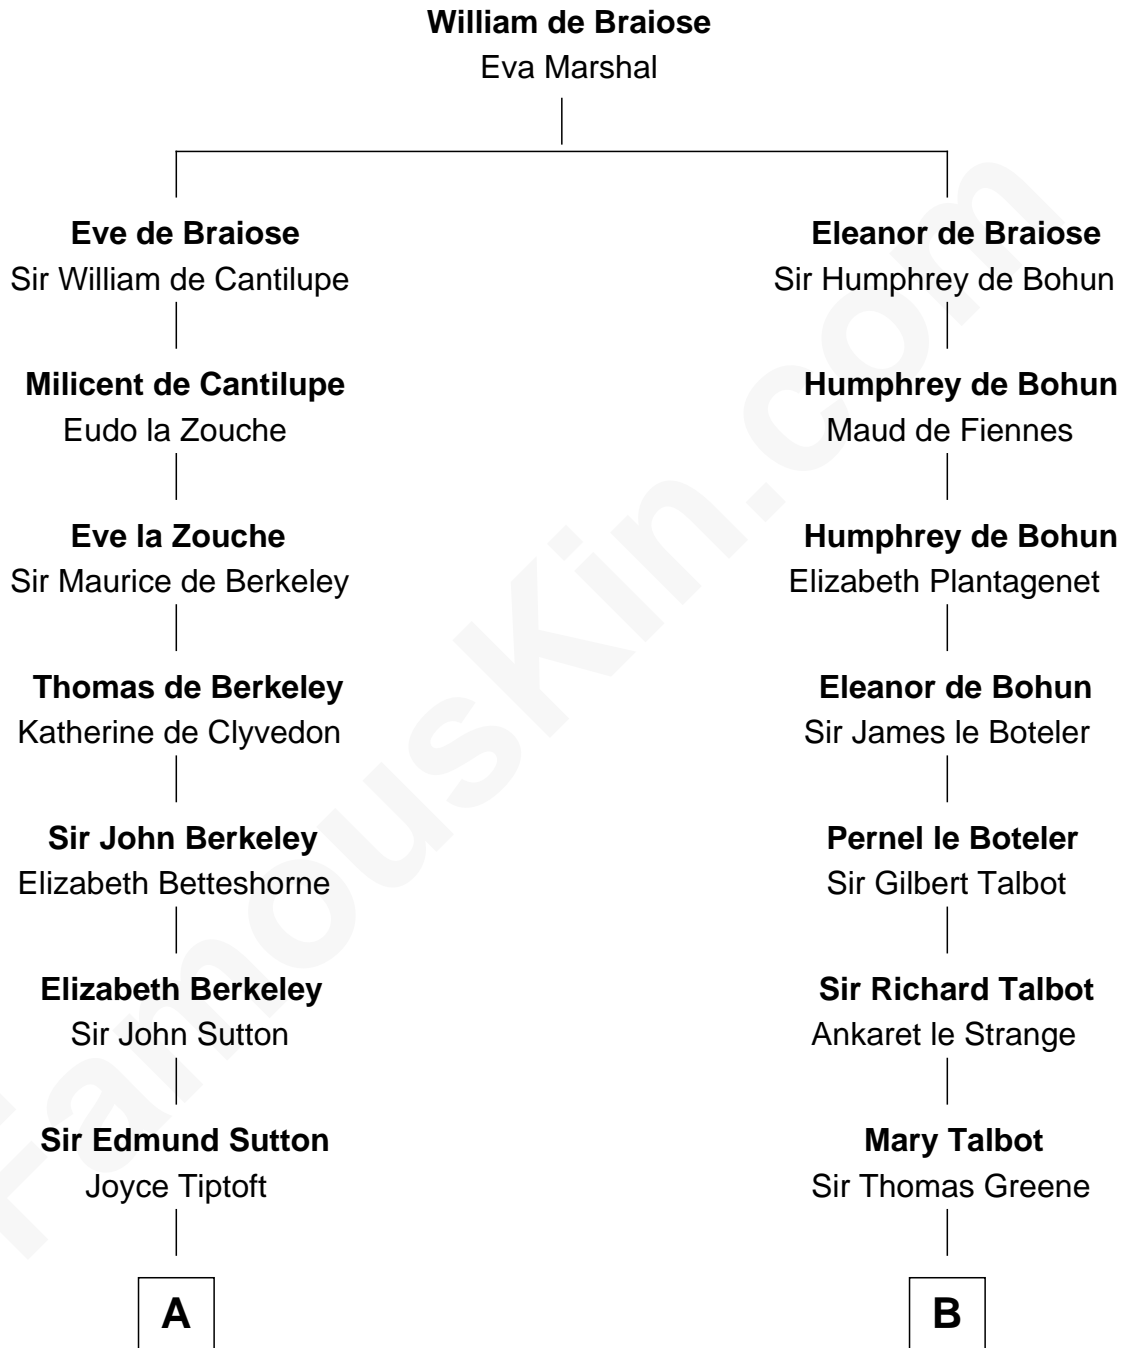

FamousKin.com

Relationship Chart of Tennessee Williams

Author of *A Streetcar Named Desire*

16th cousin 5 times removed of

Jonathan Swift

Author of *Gulliver's Travels*

C

—
Susan Woodbridge Ayer