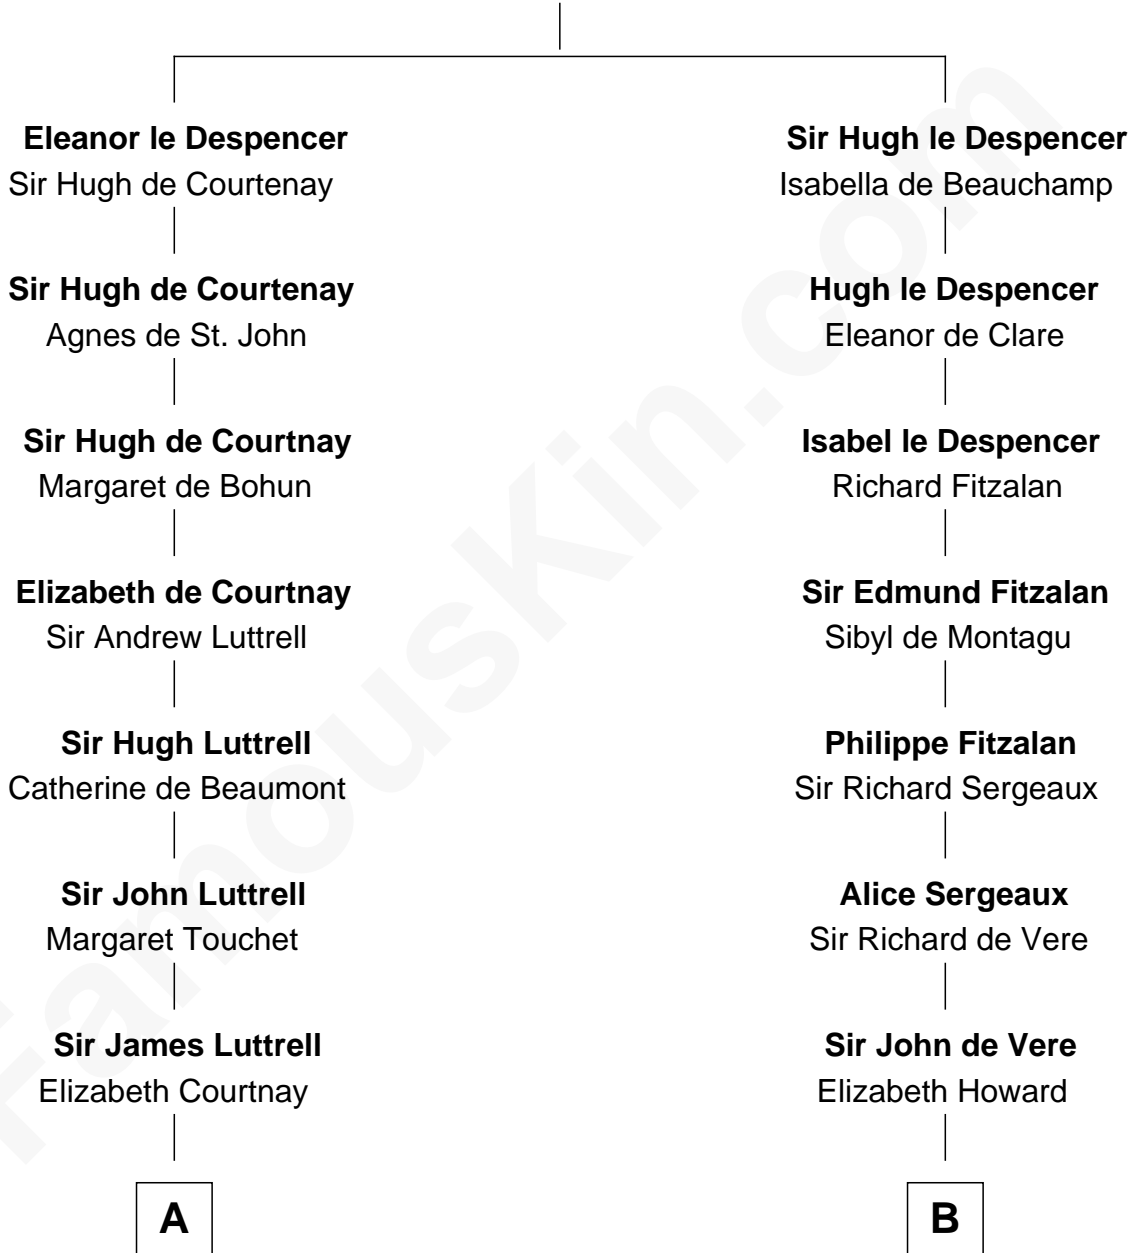

FamousKin.com

Relationship Chart of

Tennessee Williams

Author of A Streetcar Named Desire

21st cousin of

Alan Ladd
Movie Actor

Sir Hugh le Despencer
Aveline Basset

C

Tennessee Williams

Author of A Streetcar Named Desire

D

Sylvia Americana Sumner

Abram Shotwell

Nancy Shotwell

Alvaro Ladd

Oscar F. Ladd