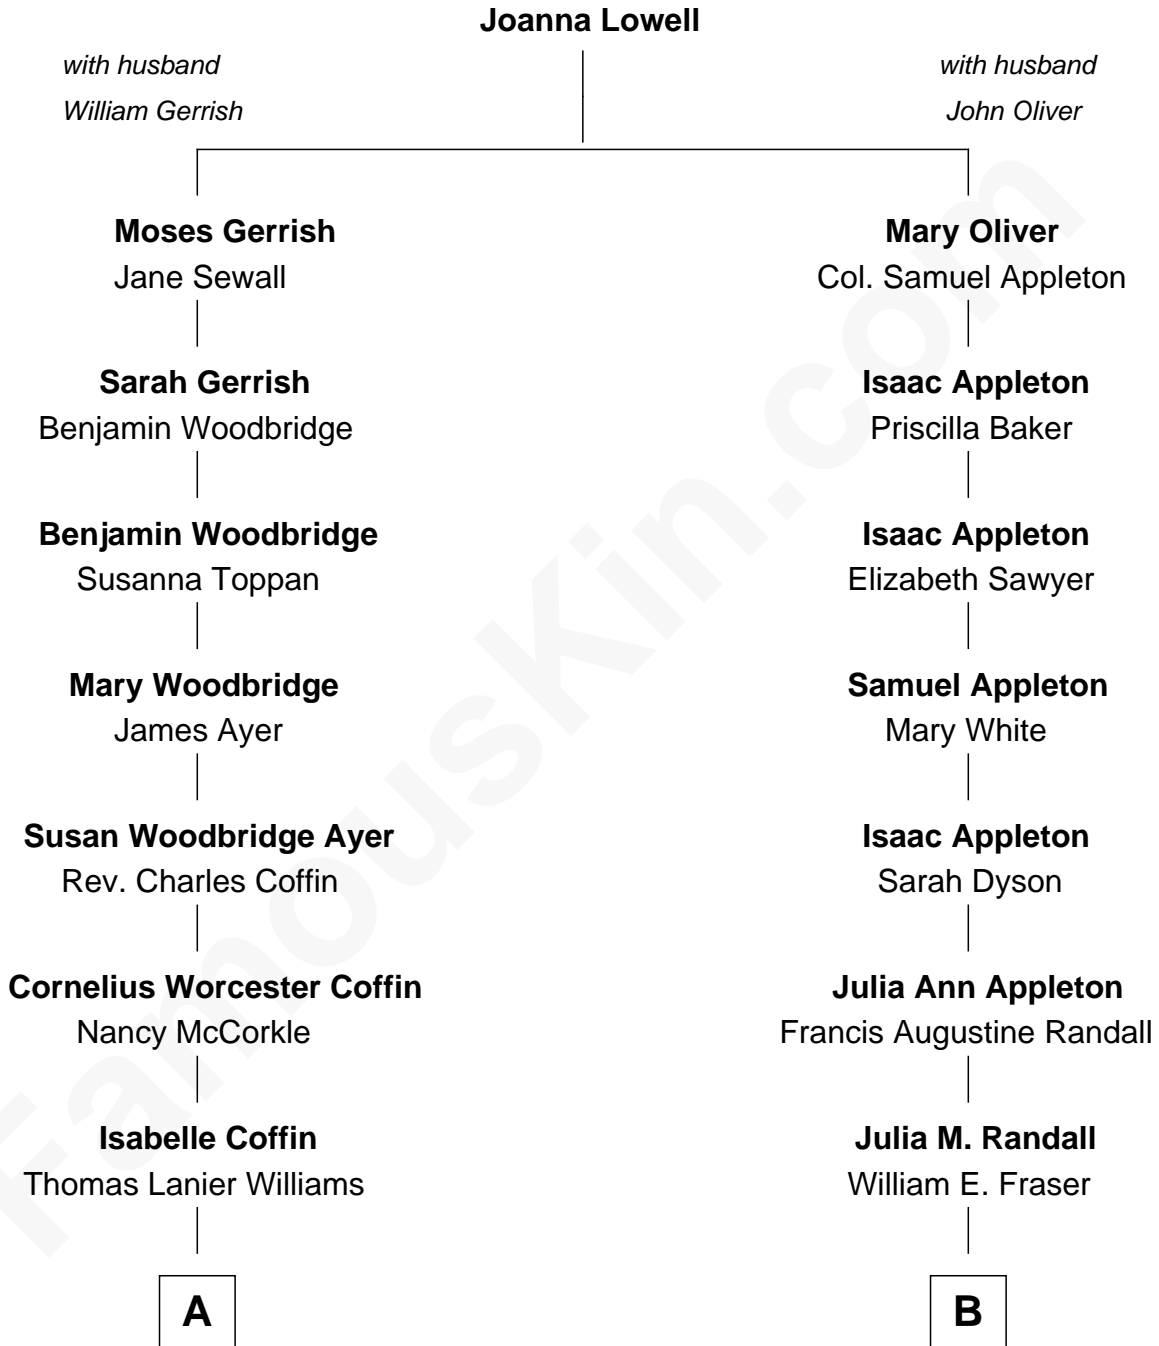

FamousKin.com

Relationship Chart of Tennessee Williams

Author of A Streetcar Named Desire

8th cousin 2 times removed of

James Spader

TV and Movie Actor

A

Cornelius Coffin Williams

Edwina Dakin

Tennessee Williams

Author of A Streetcar Named Desire

B

Edward Abbott Fraser

Myrtle H. Brown

James Randall Fraser

Elizabeth Higginson Bowditch

Jean Fraser

Stoddard Greenwood Spader

James Spader

TV and Movie Actor