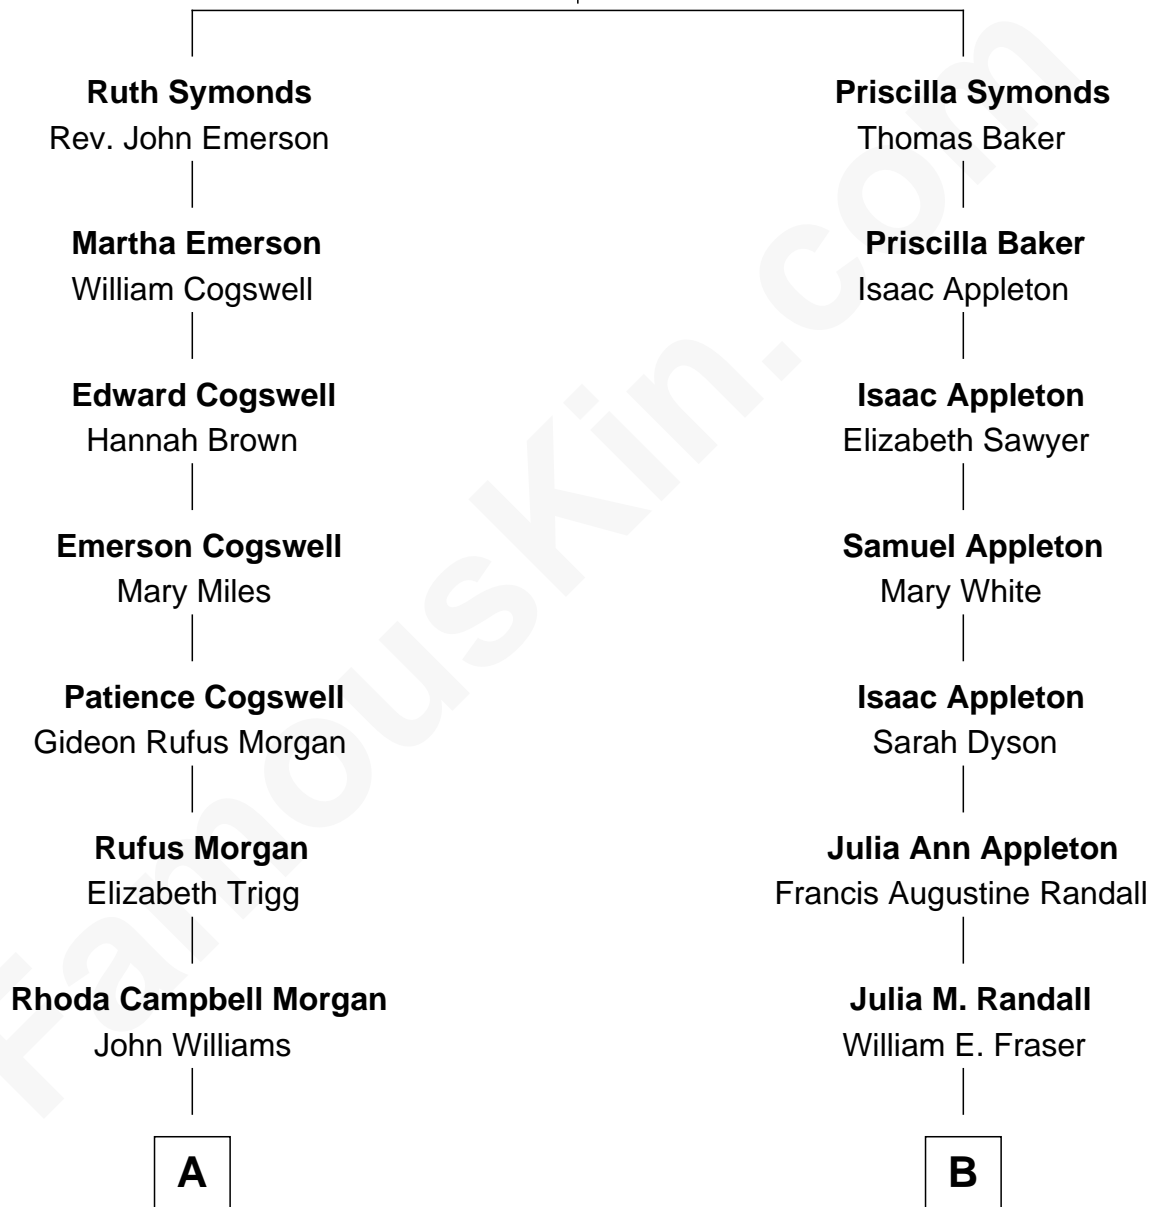

## Relationship Chart of

### Tennessee Williams

Author of *A Streetcar Named Desire*

9th cousin 1 time removed of

**James Spader**

TV and Movie Actor

**Samuel Symonds**

Martha Reade

**A**

**Thomas Lanier Williams**

Isabelle Coffin

**Cornelius Coffin Williams**

Edwina Dakin

**Tennessee Williams**

*Author of A Streetcar Named Desire*

**B**

**Edward Abbott Fraser**