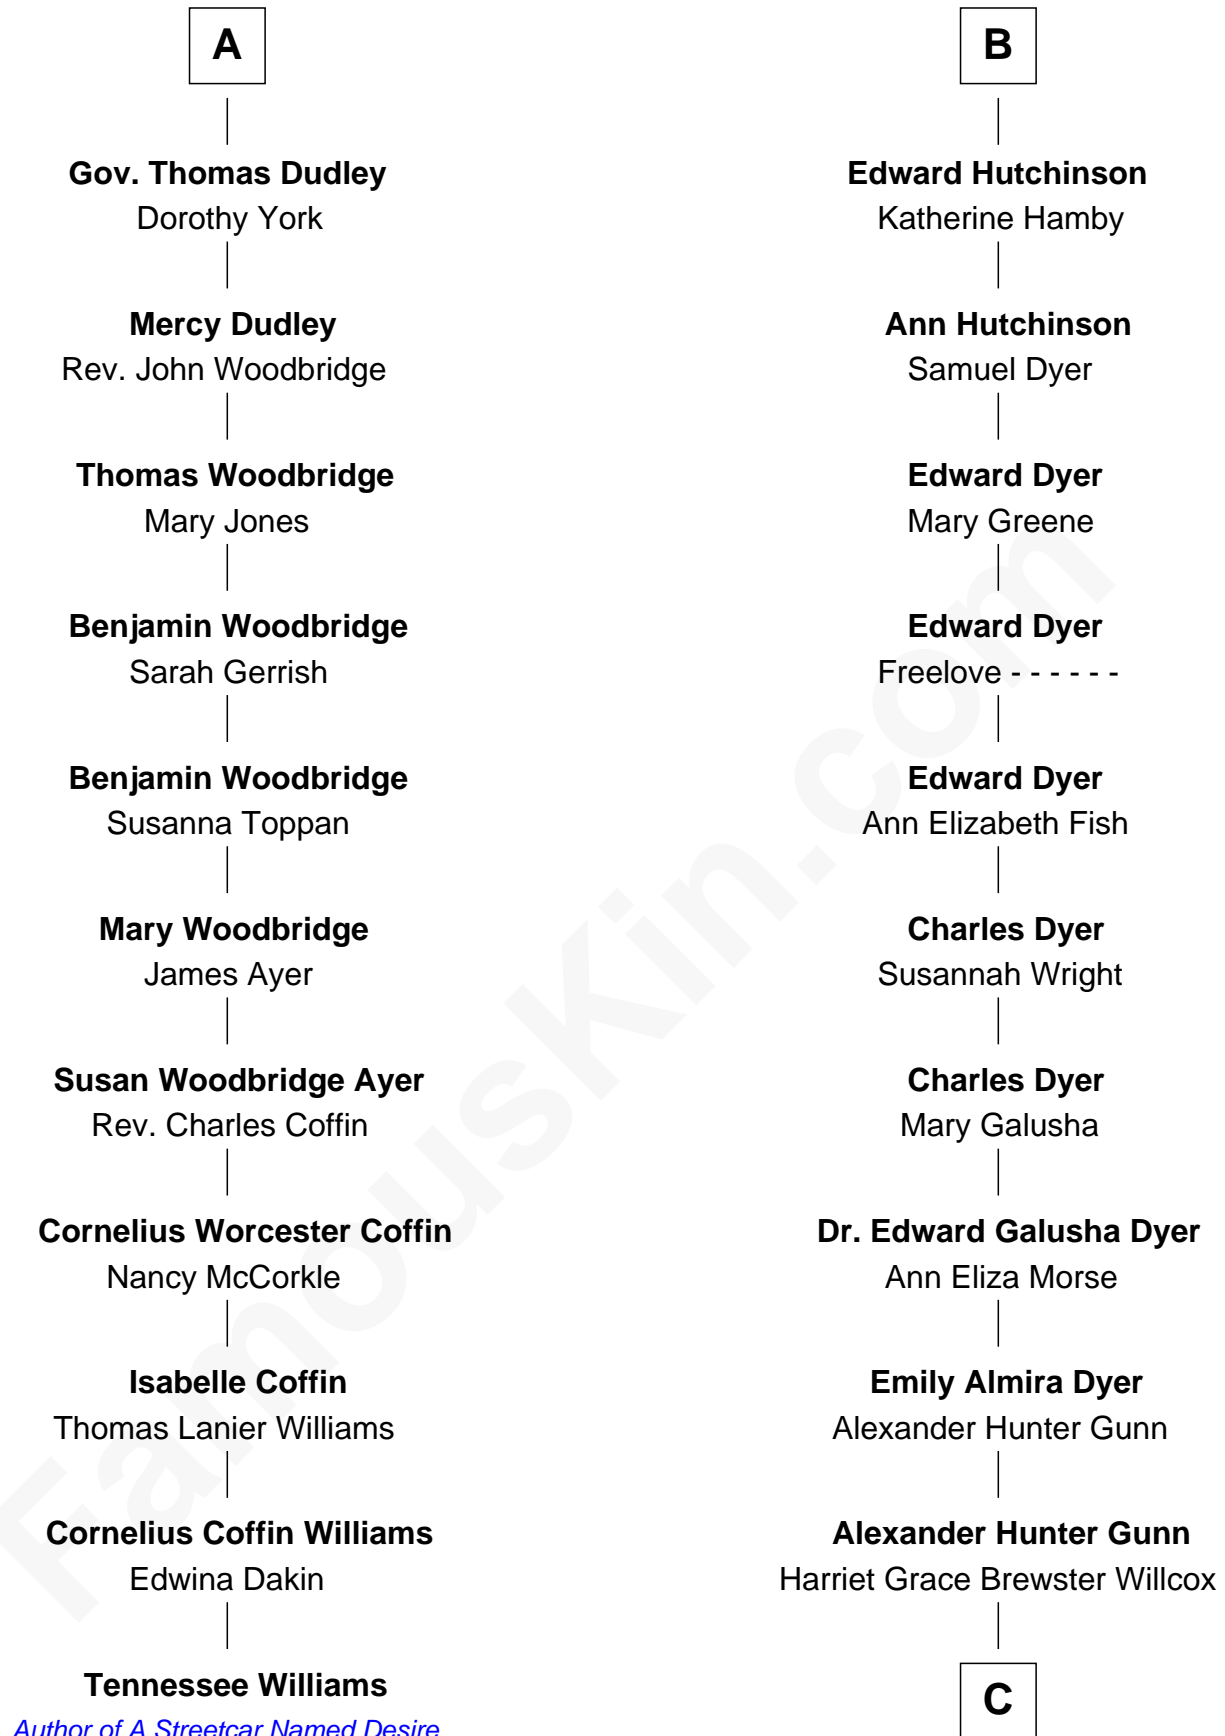

### Tennessee Williams

Author of *A Streetcar Named Desire*

17th cousin 2 times removed of

**Elisabeth Shue**

TV and Movie Actress

**Sir Walter Blount**

Sancha de Ayala

**Constance Blount**

Margaret de Gresley

**Sir Thomas Blount**

Agnes Hawley

**Anne Blount**

William Marbury

**Robert Marbury**

Katherine Williamson

**William Marbury**

Agnes Lenton

**Rev. Francis Marbury**

Bridget Dryden

**Anne Marbury**

William Hutchinson

**B**

**C**

**Mary Brewster Gunn**  
Adoniram Judson Wells

**Anne Brewster Wells**  
James William Shue

**Elisabeth Shue**  
*TV and Movie Actress*

FamousKin.com