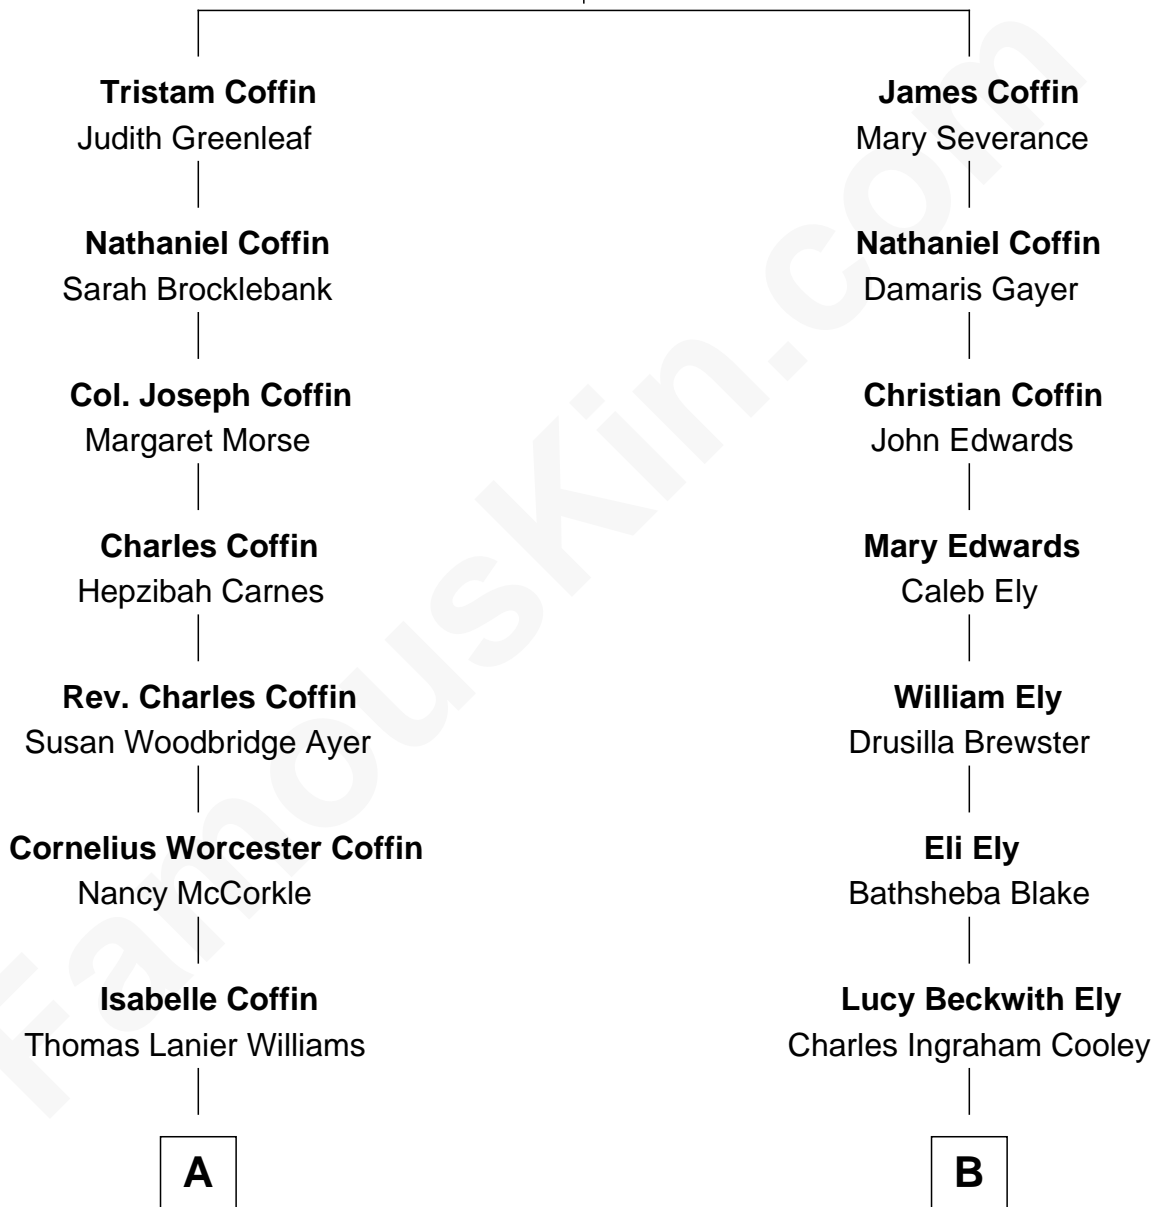

FamousKin.com

Relationship Chart of

Tennessee Williams

Author of A Streetcar Named Desire

8th cousin 3 times removed of

Elisabeth Shue

TV and Movie Actress

Tristram Coffin

Dionis Stevens

A

Cornelius Coffin Williams

Edwina Dakin

Tennessee Williams

Author of A Streetcar Named Desire

B

Mary Jane Cooley

Giles Buckingham Willcox

Harriet Grace Brewster Willcox

Alexander Hunter Gunn

Mary Brewster Gunn

Adoniram Judson Wells

Anne Brewster Wells

James William Shue

Elisabeth Shue