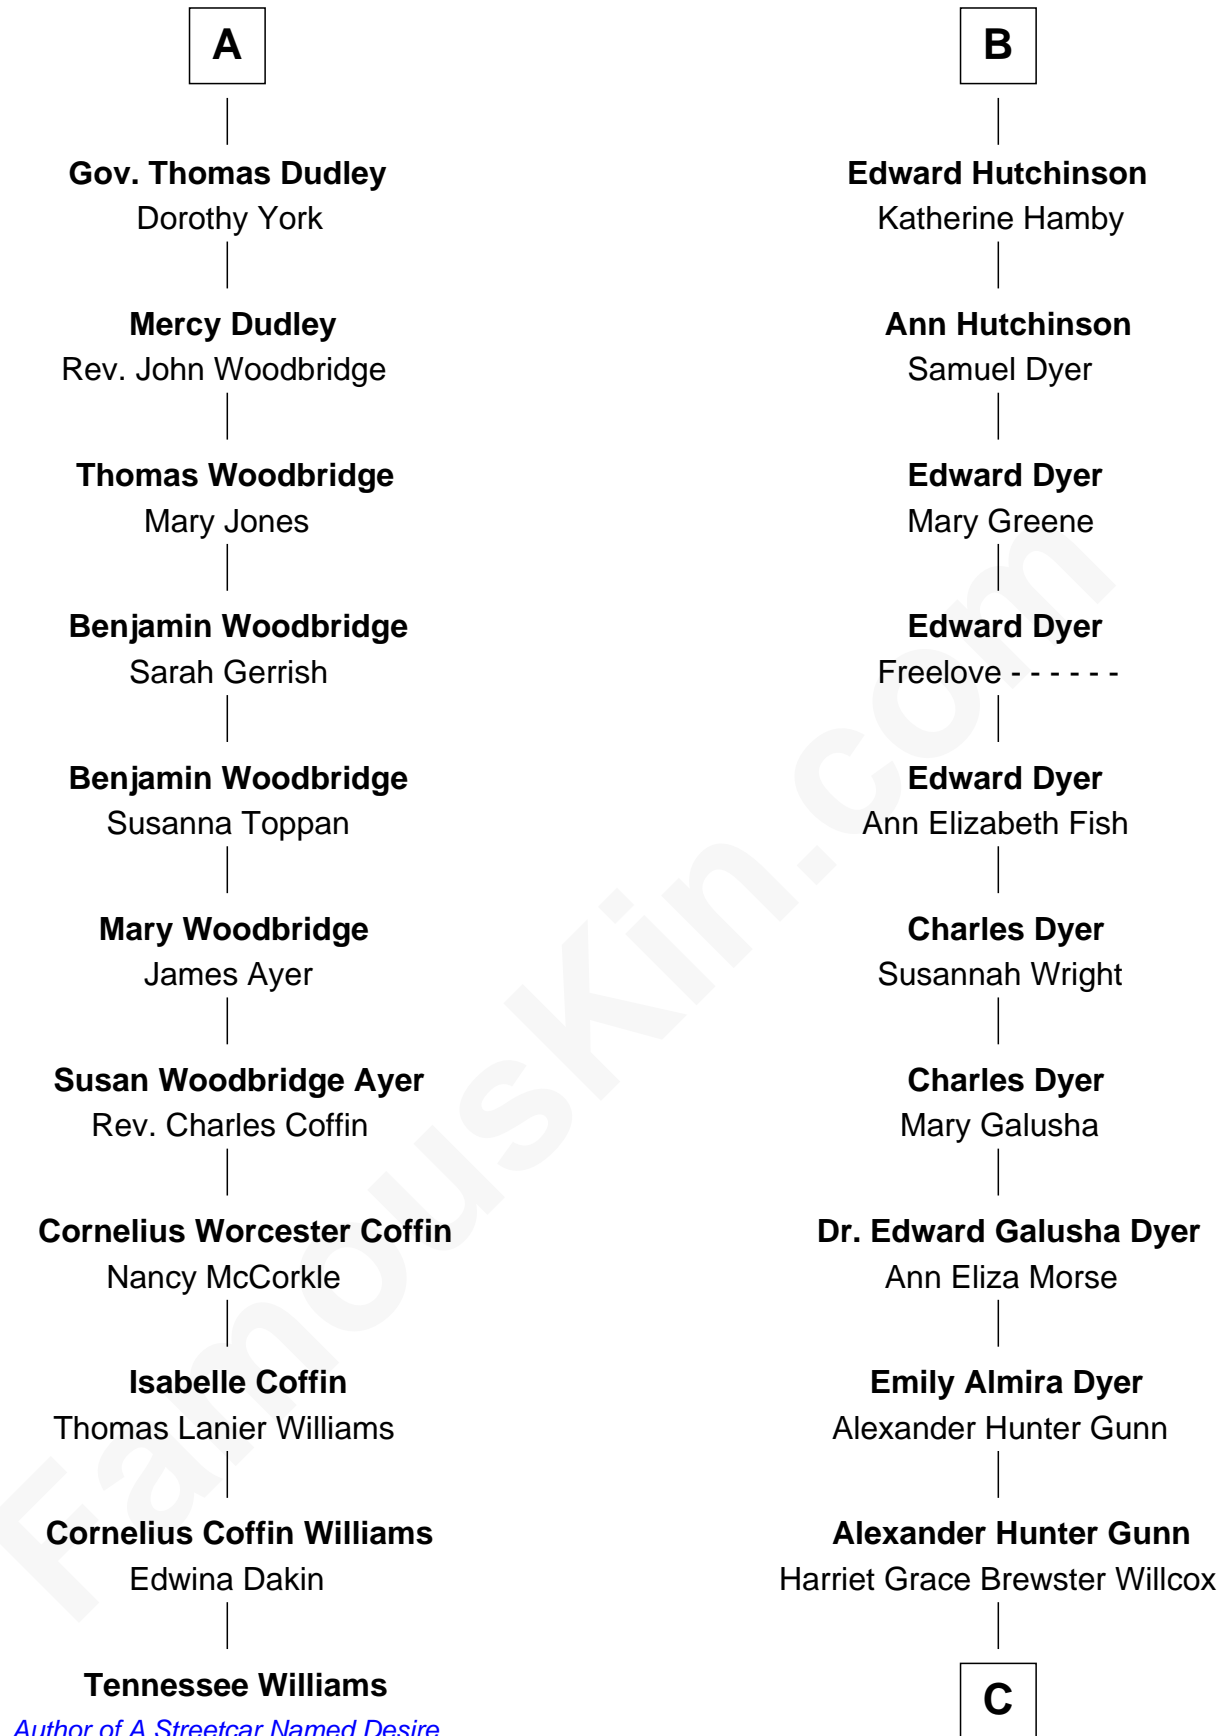

FamousKin.com

Relationship Chart of

Tennessee Williams

Author of *A Streetcar Named Desire*

17th cousin 2 times removed of

Andrew Shue

TV Actor

Sir Walter Blount

Cecily Willoughby

Sir John Sutton

Cecily Grey

Sir Henry Dudley

----- Ashton

Probable

Roger Dudley

Susanna Thorne

A

Sir Thomas Blount

Margaret de Gresley

Sir Thomas Blount

Agnes Hawley

Anne Blount

William Marbury

Robert Marbury

Katherine Williamson

William Marbury

Agnes Lenton

Rev. Francis Marbury

Bridget Dryden

Anne Marbury

William Hutchinson

B