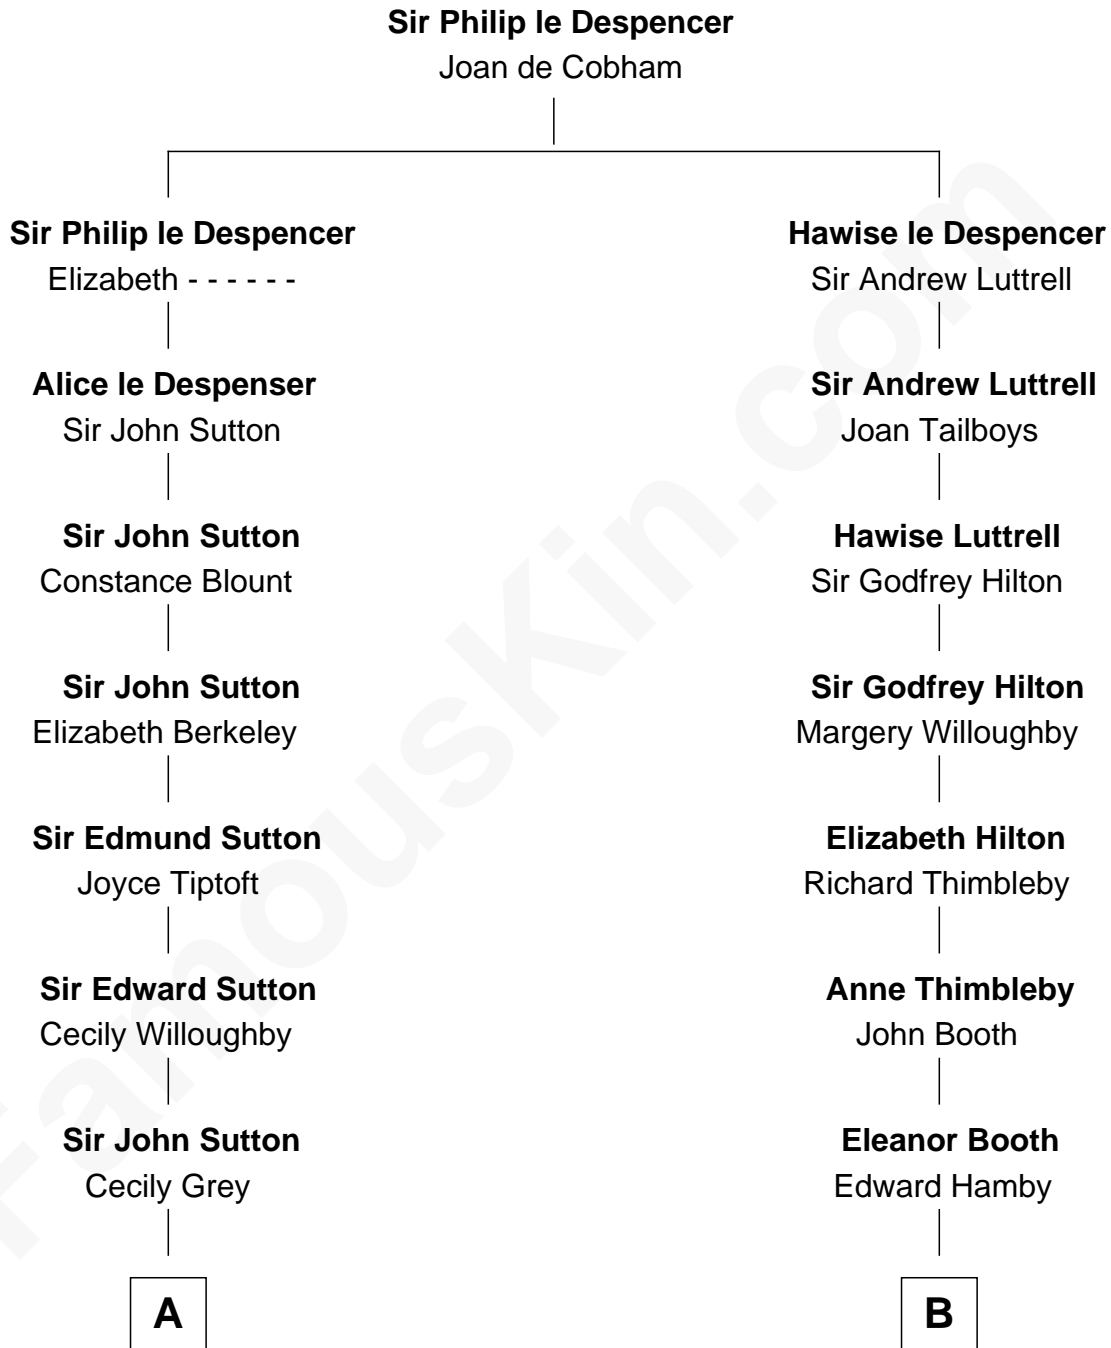

FamousKin.com

Relationship Chart of

Tennessee Williams

Author of A Streetcar Named Desire

19th cousin 2 times removed of

Andrew Shue

TV Actor

C

Isabelle Coffin
Thomas Lanier Williams

Cornelius Coffin Williams
Edwina Dakin

Tennessee Williams
Author of A Streetcar Named Desire

D

Emily Almira Dyer
Alexander Hunter Gunn

Alexander Hunter Gunn
Harriet Grace Brewster Willcox