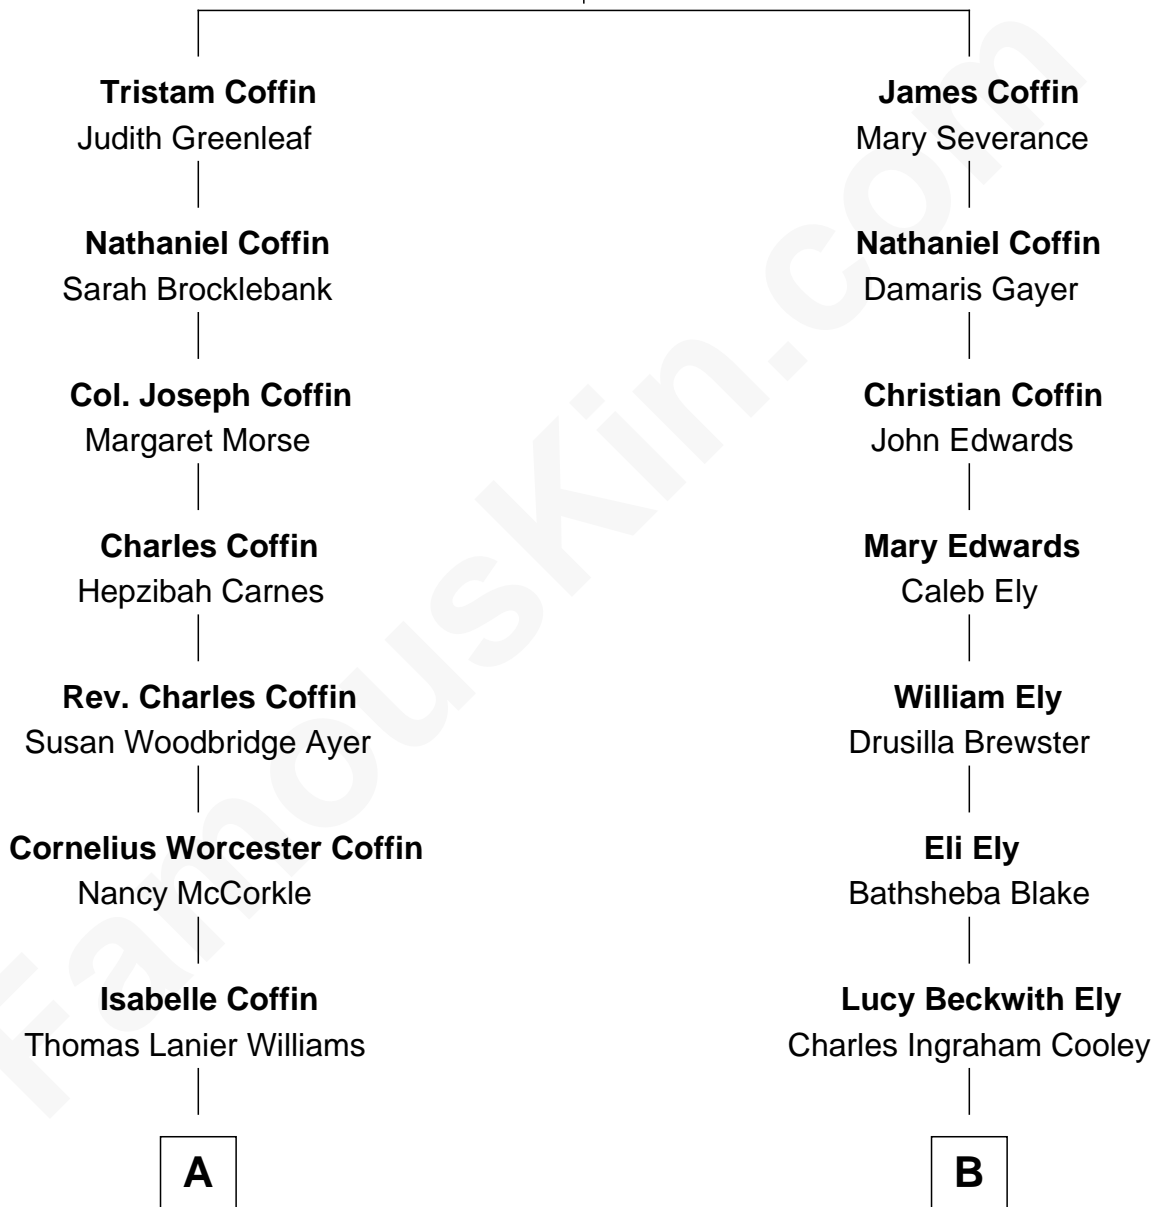

FamousKin.com

Relationship Chart of

Tennessee Williams

Author of A Streetcar Named Desire

8th cousin 3 times removed of

Andrew Shue

TV Actor

Tristram Coffin

Dionis Stevens

A

Cornelius Coffin Williams

Edwina Dakin

Tennessee Williams

Author of A Streetcar Named Desire

B

Mary Jane Cooley

Giles Buckingham Willcox

Harriet Grace Brewster Willcox

Alexander Hunter Gunn

Mary Brewster Gunn

Adoniram Judson Wells

Anne Brewster Wells

James William Shue

Andrew Shue