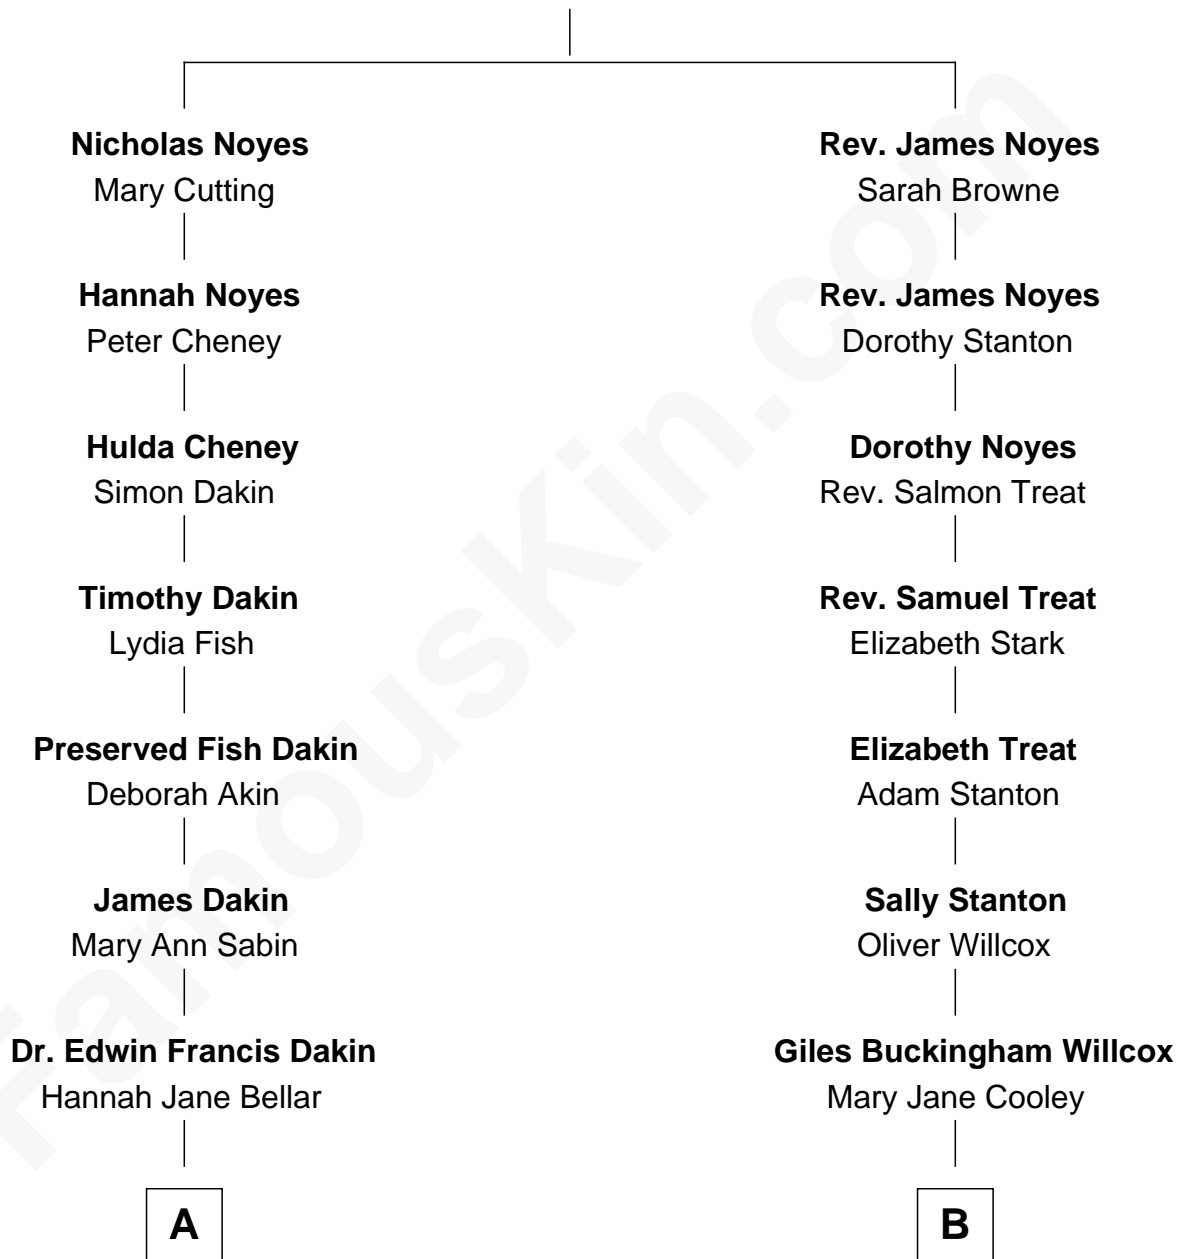

## Relationship Chart of

### Tennessee Williams

*Author of A Streetcar Named Desire*

9th cousin 1 time removed of

**Andrew Shue**

*TV Actor*

**Rev. William Noyes**

Ann Parker

**A**

**Rev. Walter Edwin Dakin**  
Rosina Maria Francesca Otte

**Edwina Dakin**  
Cornelius Coffin Williams

**Tennessee Williams**  
*Author of A Streetcar Named Desire*

**B**

**Harriet Grace Brewster Willcox**  
Alexander Hunter Gunn

**Mary Brewster Gunn**  
Adoniram Judson Wells

**Anne Brewster Wells**  
James William Shue

**Andrew Shue**  
*TV Actor*