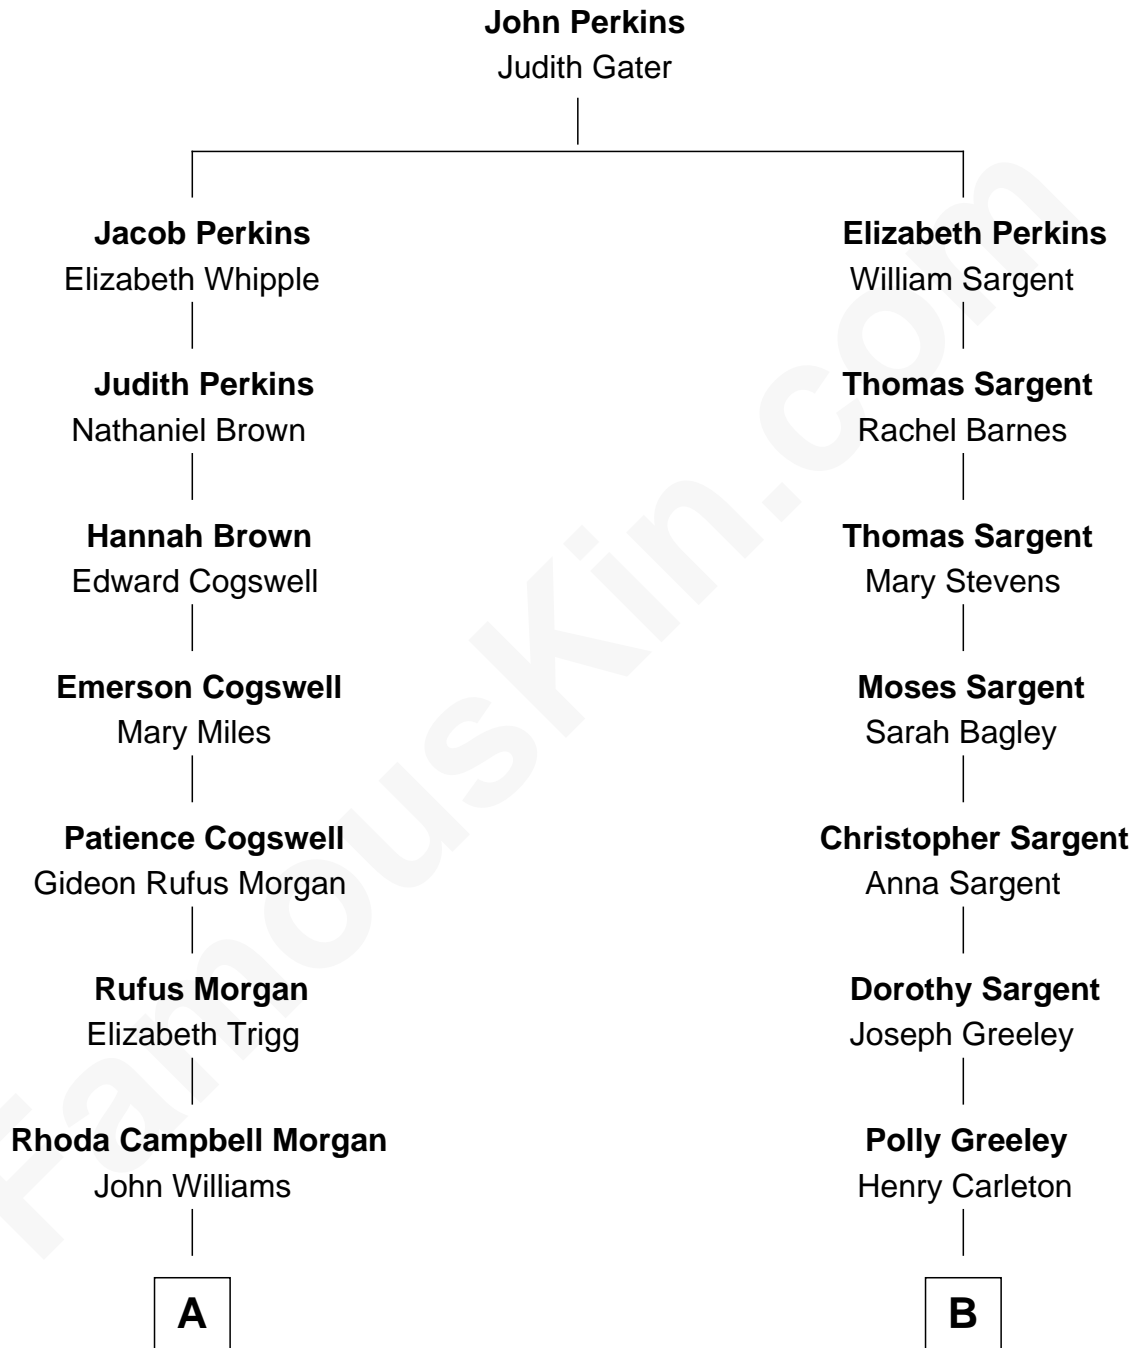

## Relationship Chart of

### Tennessee Williams

Author of *A Streetcar Named Desire*

8th cousin 1 time removed of

**Charles A. Pillsbury**

Co-Founder of C.A. Pillsbury Co.

**A**

**Thomas Lanier Williams**

Isabelle Coffin

**Cornelius Coffin Williams**

Edwina Dakin

**Tennessee Williams**

*Author of A Streetcar Named Desire*

**B**

**Margaret Sprague Carleton**

George Alfred Pillsbury

**Charles A. Pillsbury**