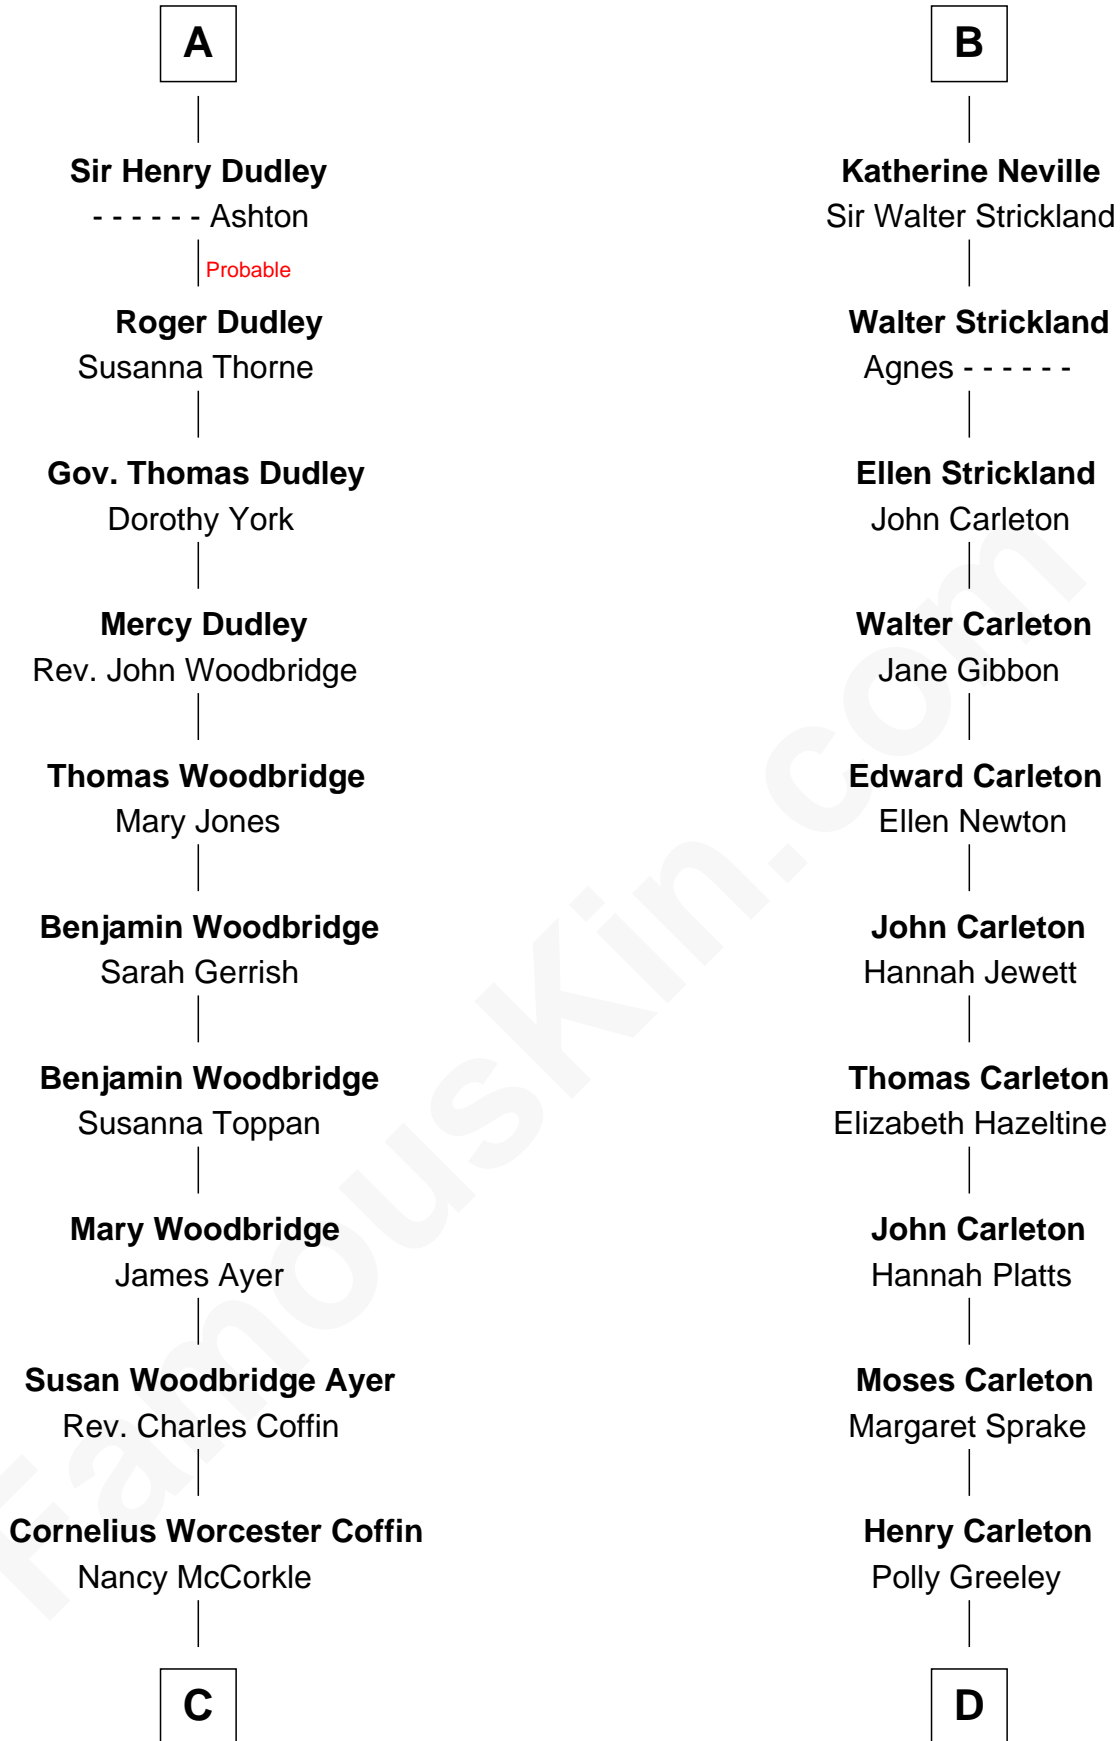

FamousKin.com

Relationship Chart of

Tennessee Williams

Author of *A Streetcar Named Desire*

18th cousin 1 time removed of

Charles A. Pillsbury

Co-Founder of C.A. Pillsbury Co.

C

Isabelle Coffin
Thomas Lanier Williams

Cornelius Coffin Williams
Edwina Dakin

Tennessee Williams
Author of A Streetcar Named Desire

D

Margaret Sprague Carleton
George Alfred Pillsbury

Charles A. Pillsbury
Co-Founder of C.A. Pillsbury Co.