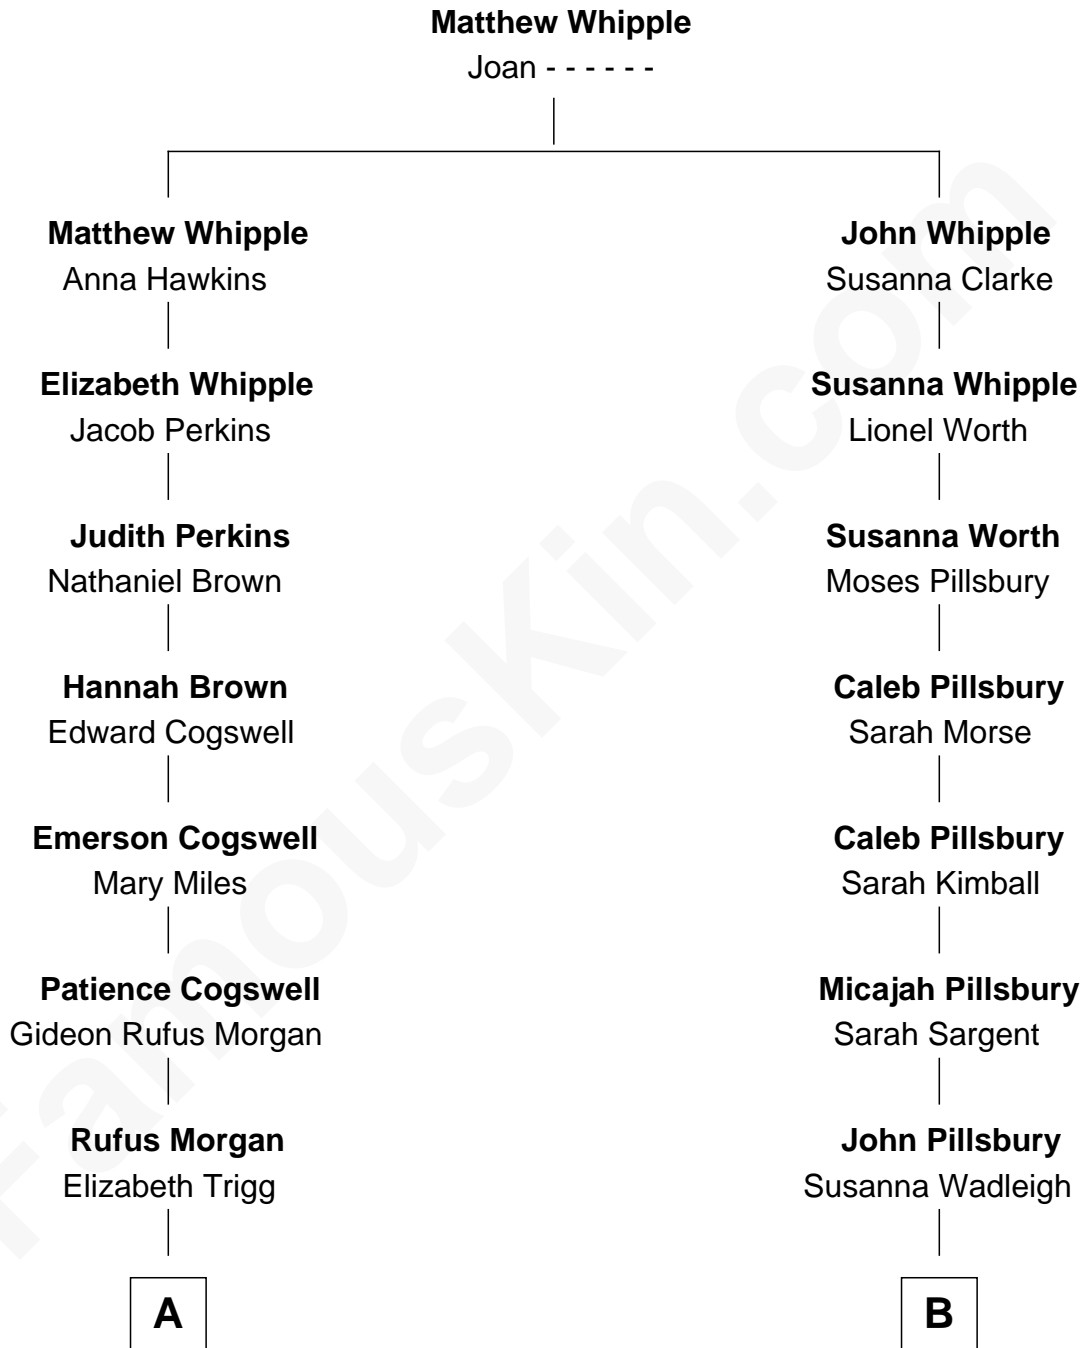

# FamousKin.com

## Relationship Chart of Tennessee Williams

Author of *A Streetcar Named Desire*

8th cousin 2 times removed of

**Charles A. Pillsbury**

Co-Founder of C.A. Pillsbury Co.

**A**

**Rhoda Campbell Morgan**

John Williams

**Thomas Lanier Williams**

Isabelle Coffin

**Cornelius Coffin Williams**

Edwina Dakin

**Tennessee Williams**

*Author of A Streetcar Named Desire*

**B**

**George Alfred Pillsbury**