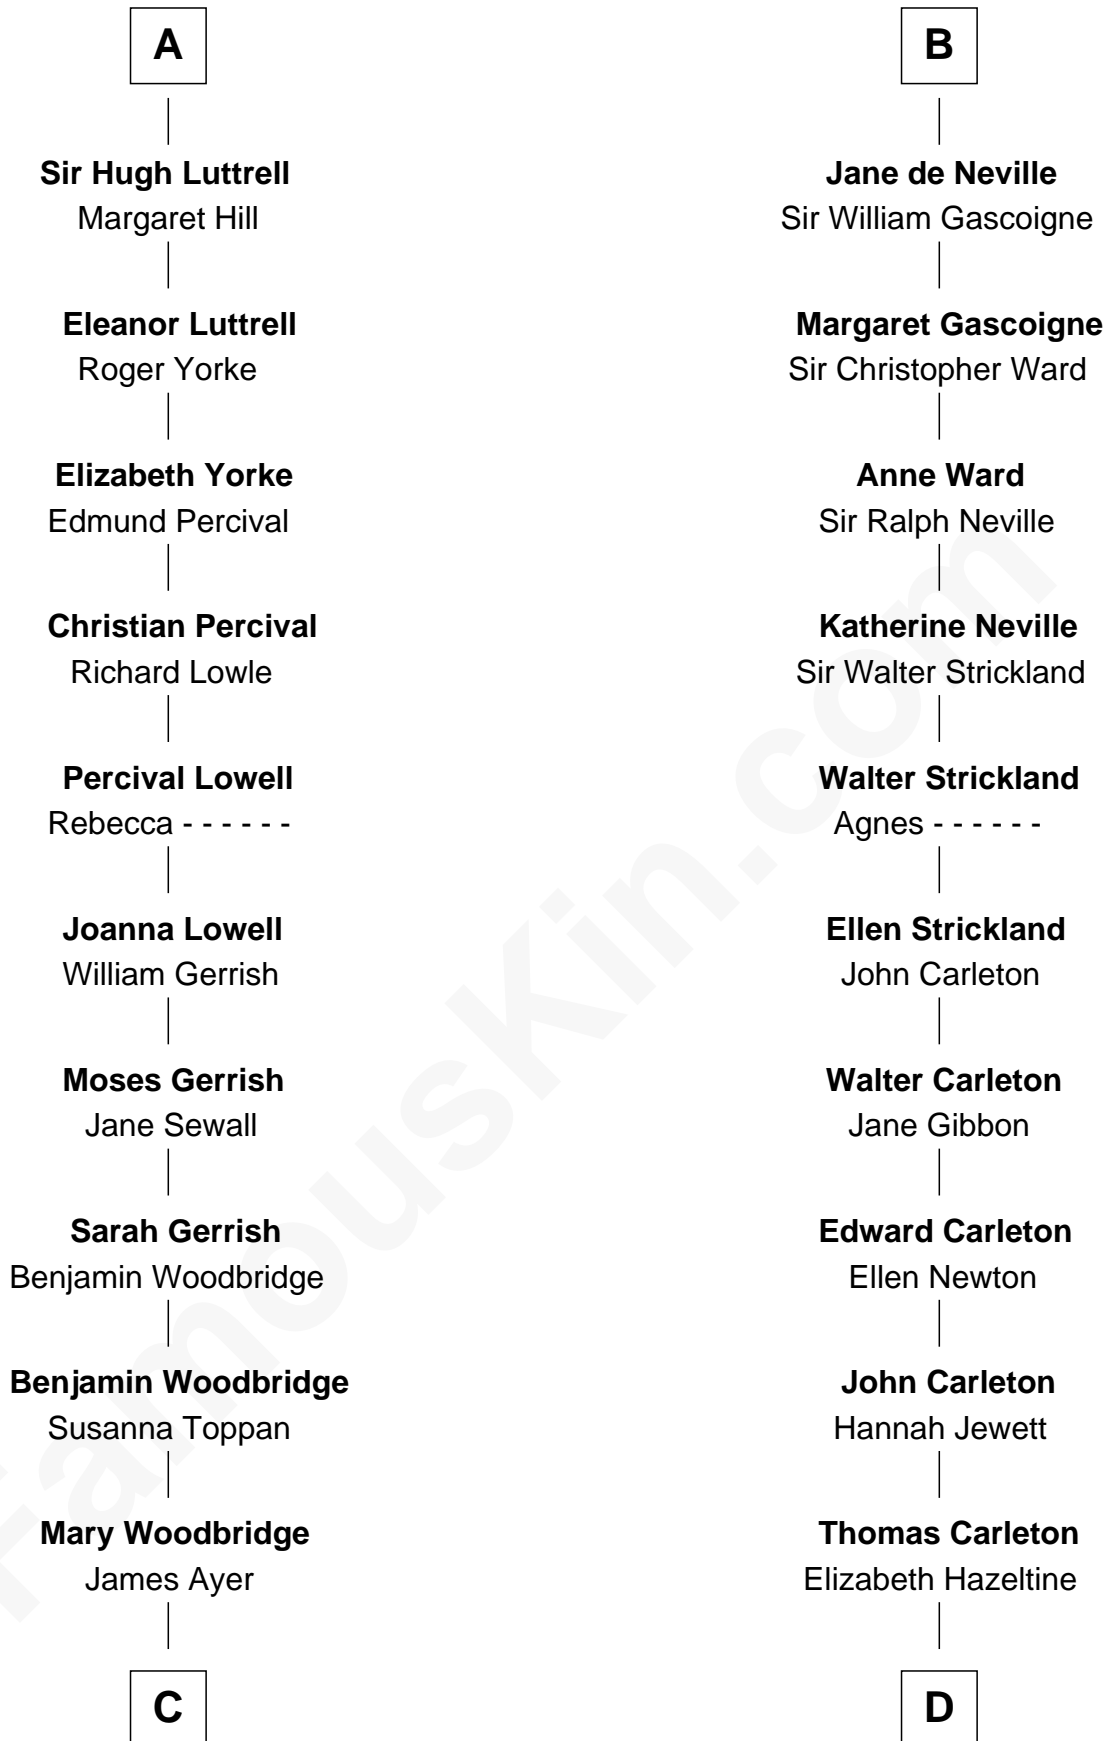

## Relationship Chart of

### Tennessee Williams

*Author of A Streetcar Named Desire*

21st cousin of

**Charles A. Pillsbury**

*Co-Founder of C.A. Pillsbury Co.*

**Sir Humphrey de Bohun**

Eleanor de Braiose

**C**