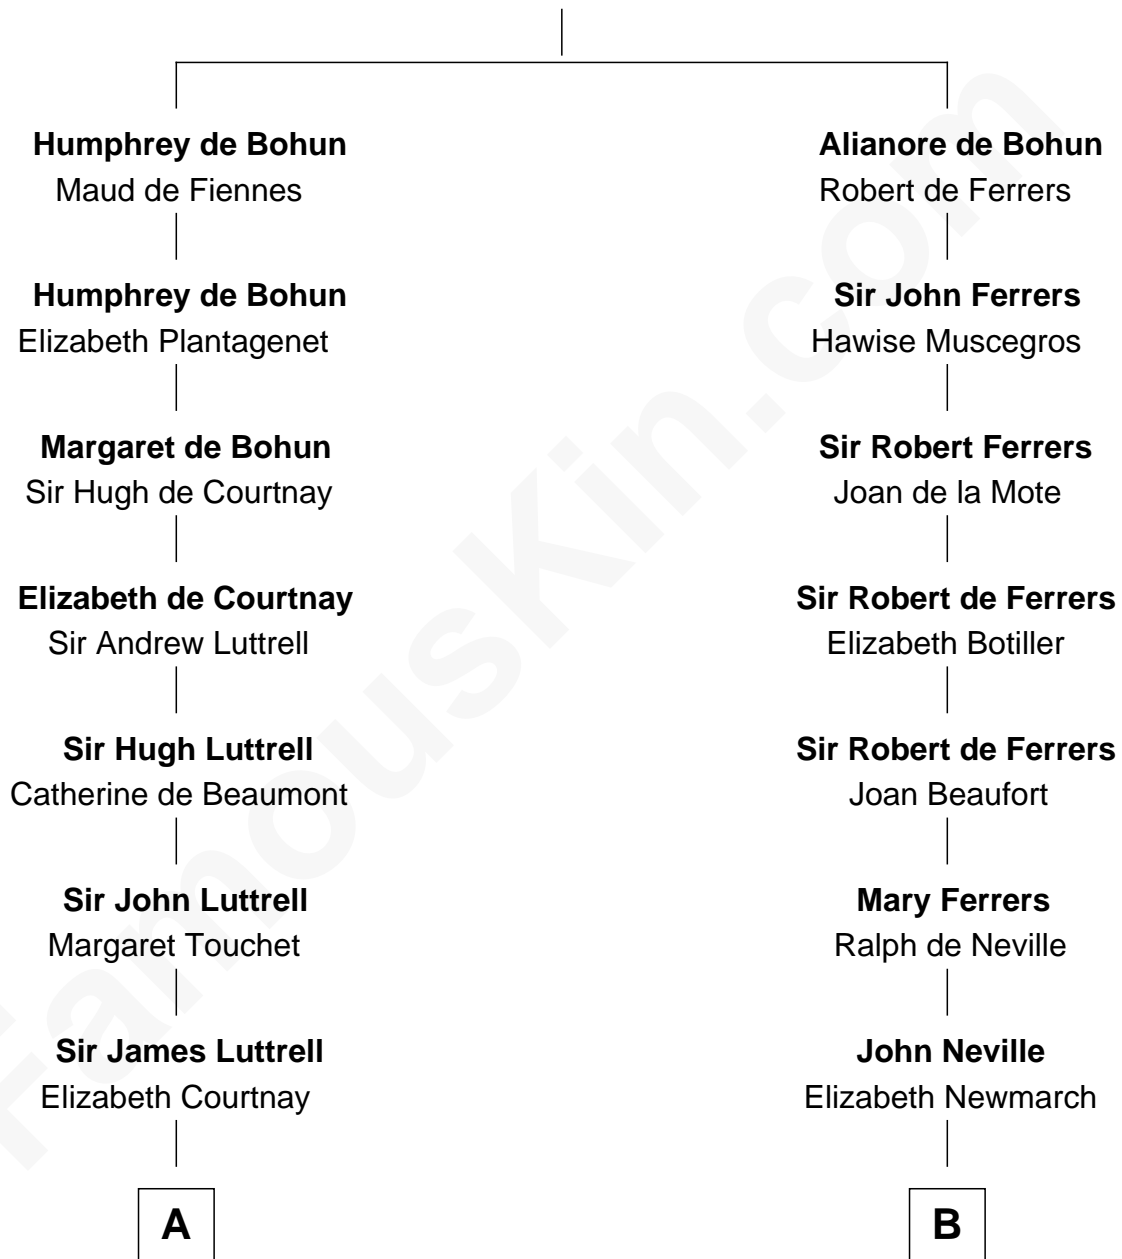

## Relationship Chart of

### Tennessee Williams

*Author of A Streetcar Named Desire*

21st cousin of

**Charles A. Pillsbury**

*Co-Founder of C.A. Pillsbury Co.*

**Sir Humphrey de Bohun**

Eleanor de Braiose

**C**