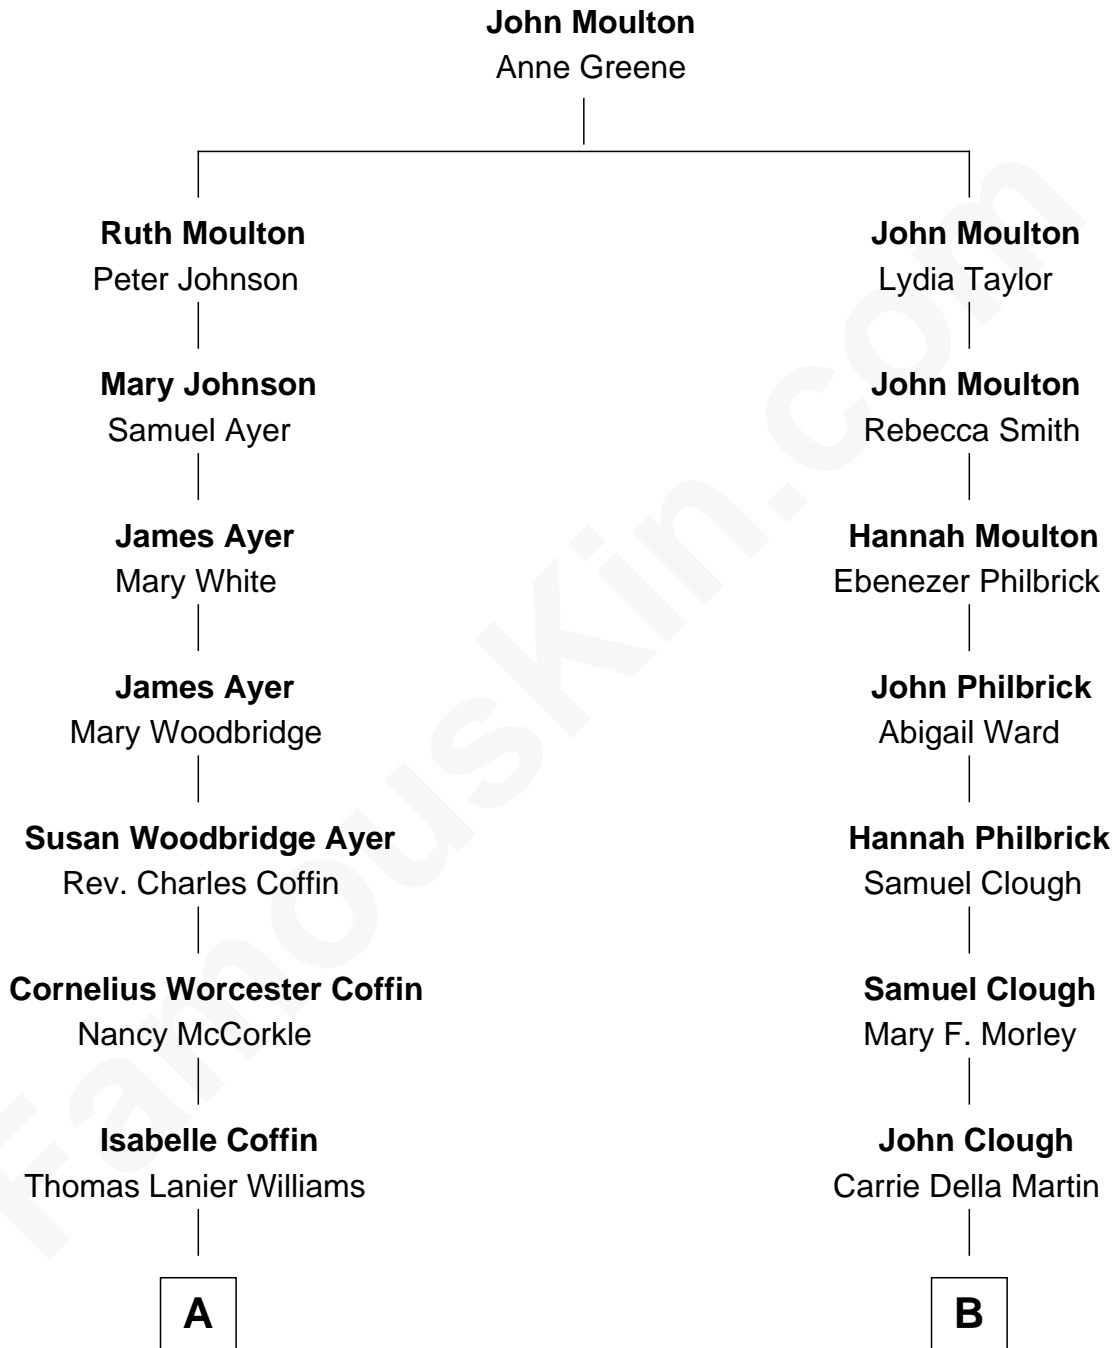

FamousKin.com

Relationship Chart of

Tennessee Williams

Author of A Streetcar Named Desire

8th cousin 2 times removed of

Hilary Swank
Movie Actress

A

Cornelius Coffin Williams

Edwina Dakin

Tennessee Williams

Author of A Streetcar Named Desire

B

Harold Frederick Clough

Dora Annabelle McMillan

James Kenneth Clough

Frances Martha Dominguez