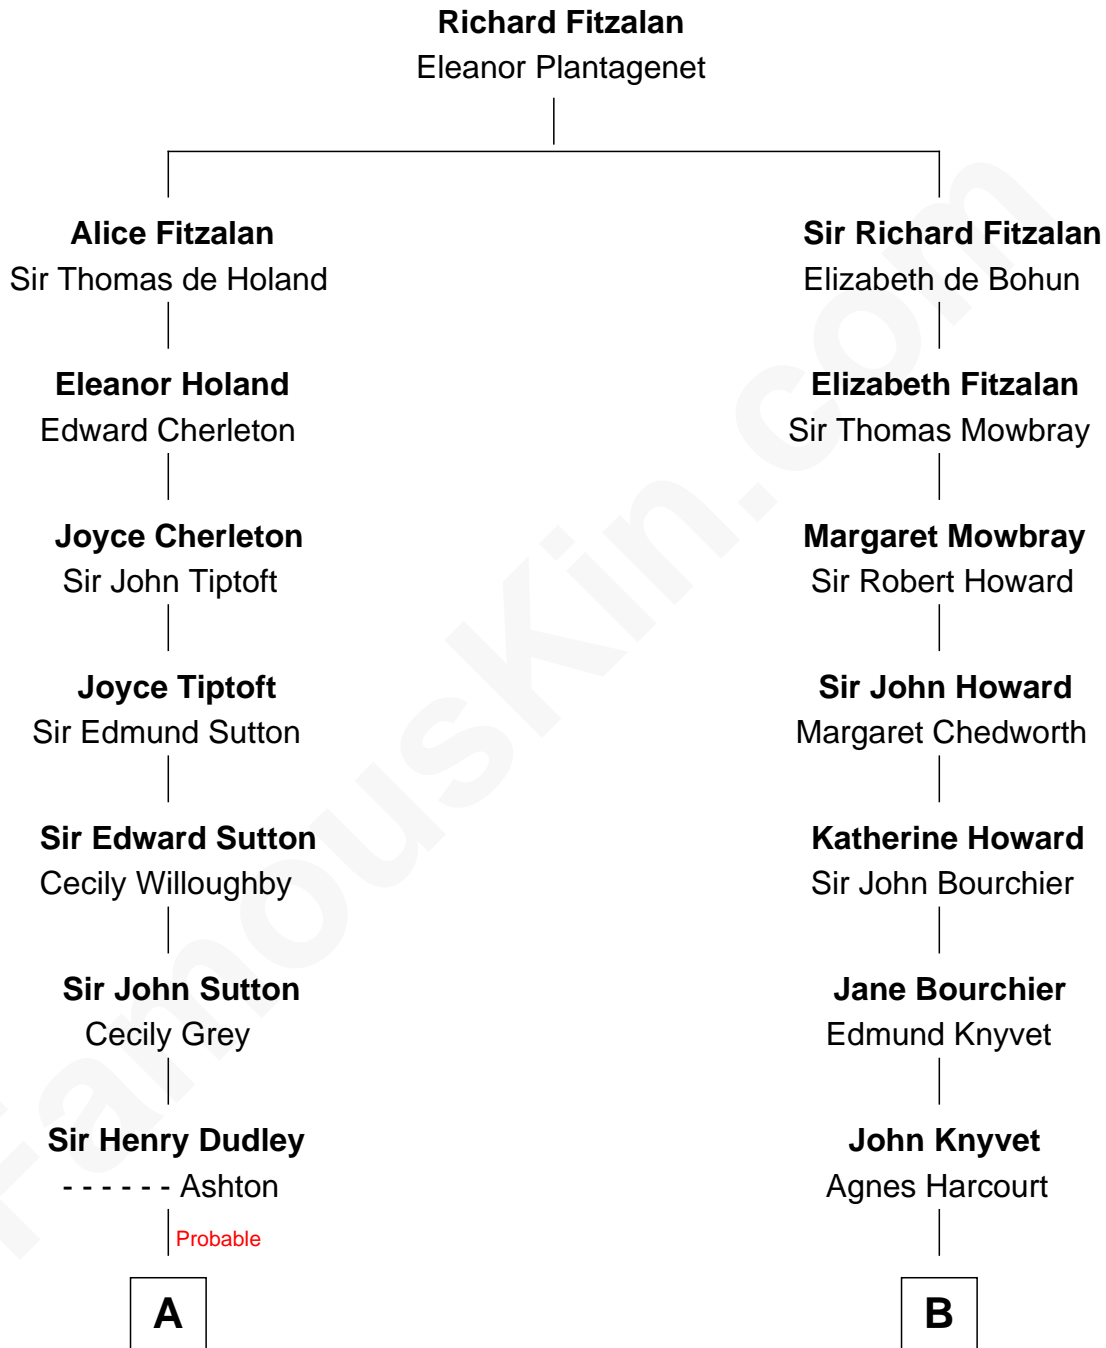

FamousKin.com

Relationship Chart of

Tennessee Williams

Author of *A Streetcar Named Desire*

18th cousin 3 times removed of

Carly Fiorina

CEO of Hewlett-Packard

C

Cornelius Coffin Williams

Edwina Dakin

Tennessee Williams

Author of A Streetcar Named Desire

D

Margaret Isabella Walker

Heinrich Weber

John Walker Weber