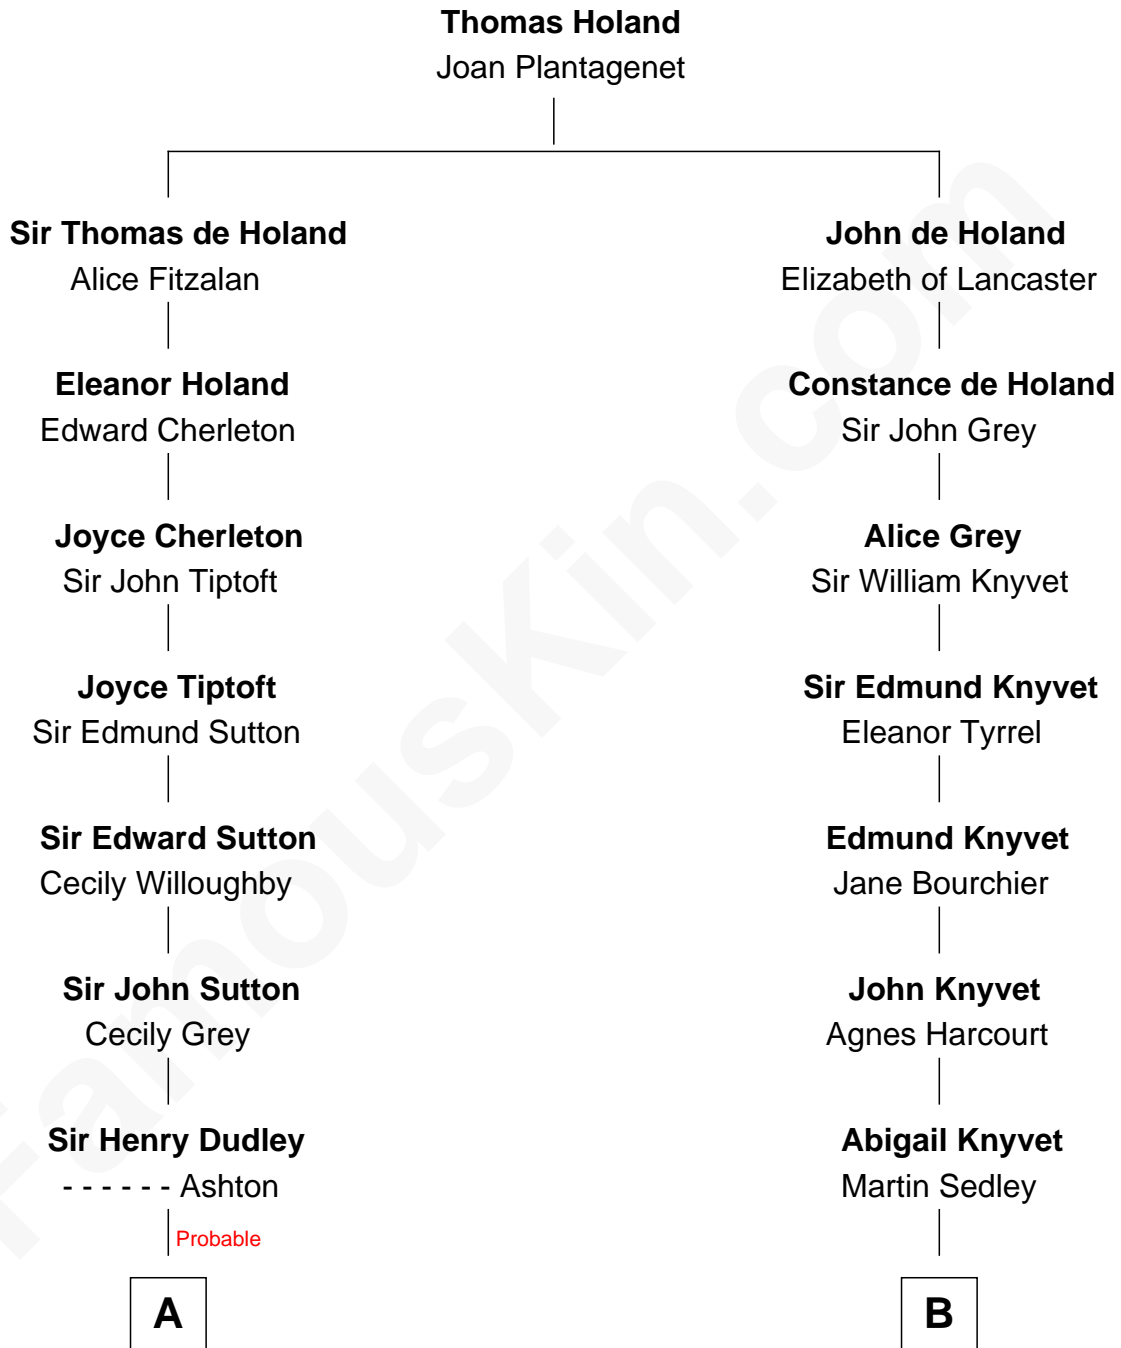

FamousKin.com

Relationship Chart of

Tennessee Williams

Author of *A Streetcar Named Desire*

18th cousin 2 times removed of

Carly Fiorina

CEO of Hewlett-Packard

C

Cornelius Coffin Williams

Edwina Dakin

Tennessee Williams

Author of A Streetcar Named Desire

D

John Walker Weber

Maude Graves

Cara Carleton Weber