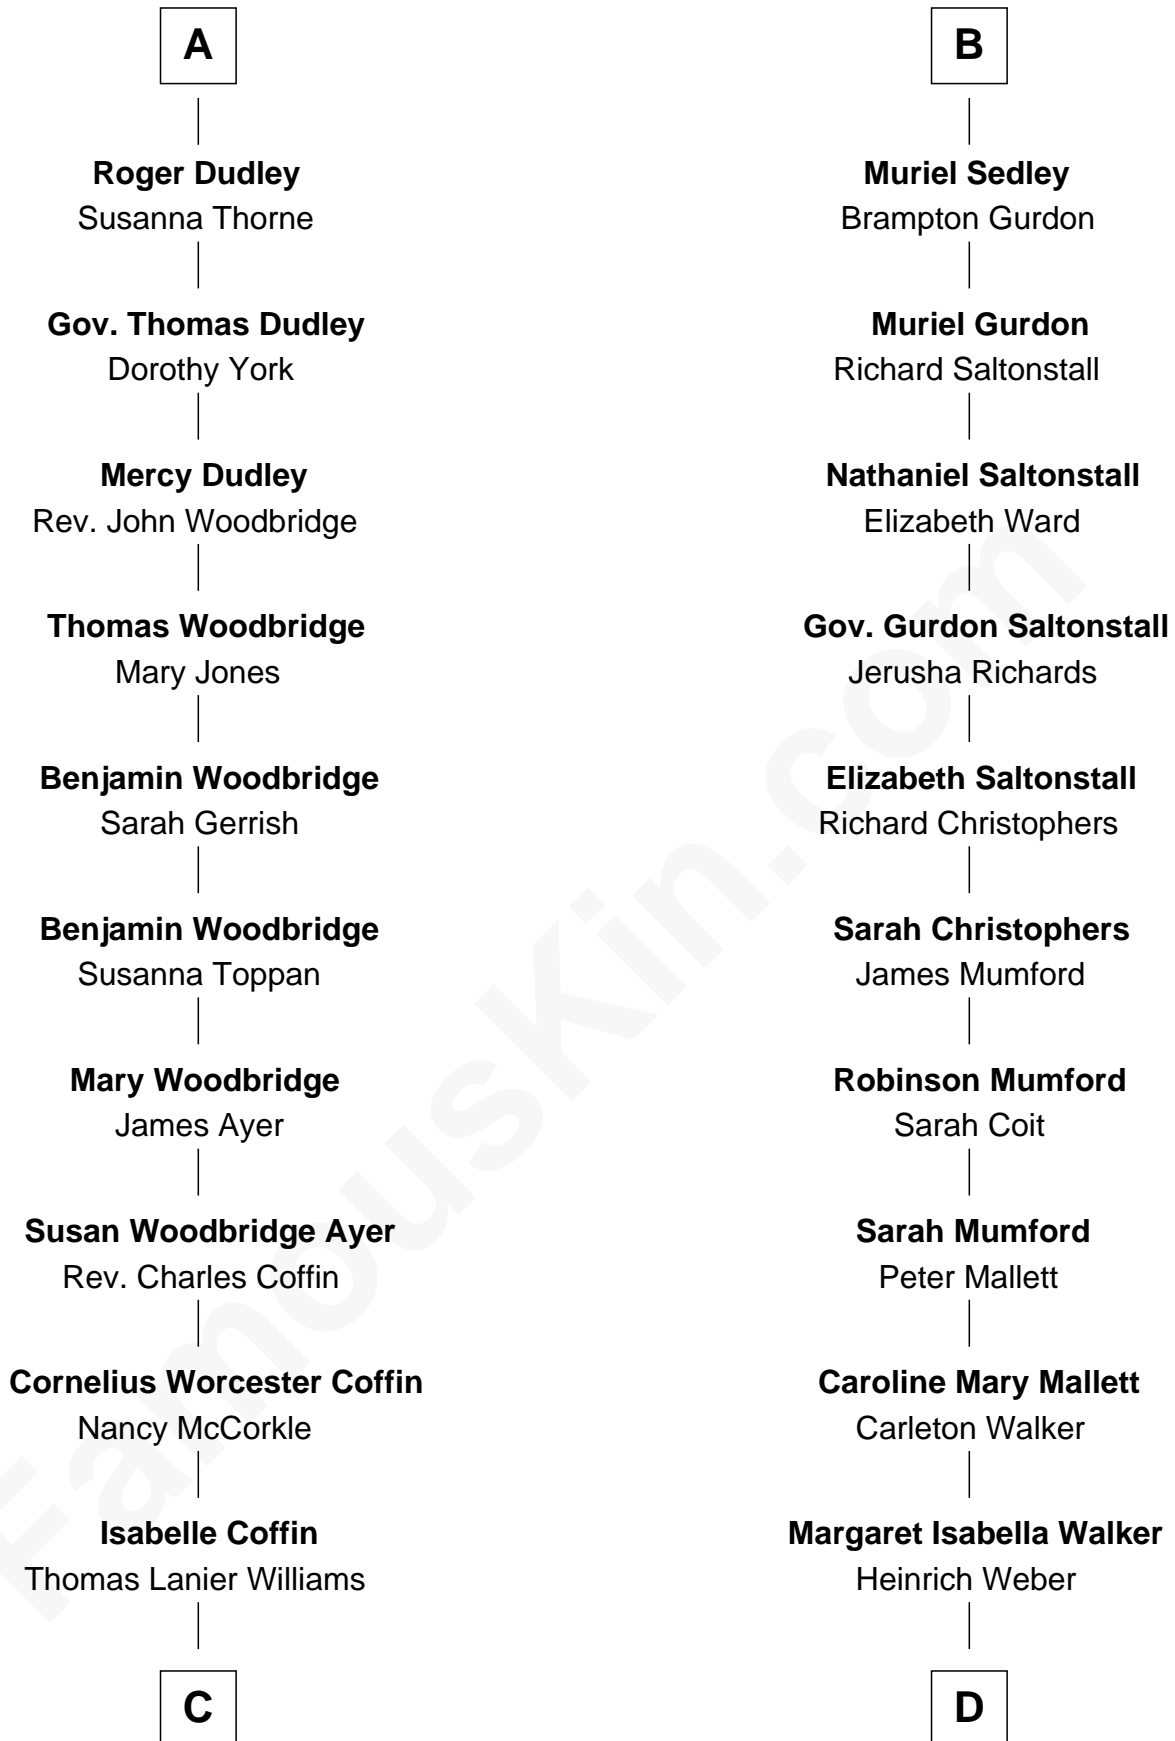

FamousKin.com

Relationship Chart of

Tennessee Williams

Author of *A Streetcar Named Desire*

18th cousin 2 times removed of

Carly Fiorina

CEO of Hewlett-Packard

C

Cornelius Coffin Williams

Edwina Dakin

Tennessee Williams

Author of A Streetcar Named Desire

D

John Walker Weber

Maude Graves

Cara Carleton Weber