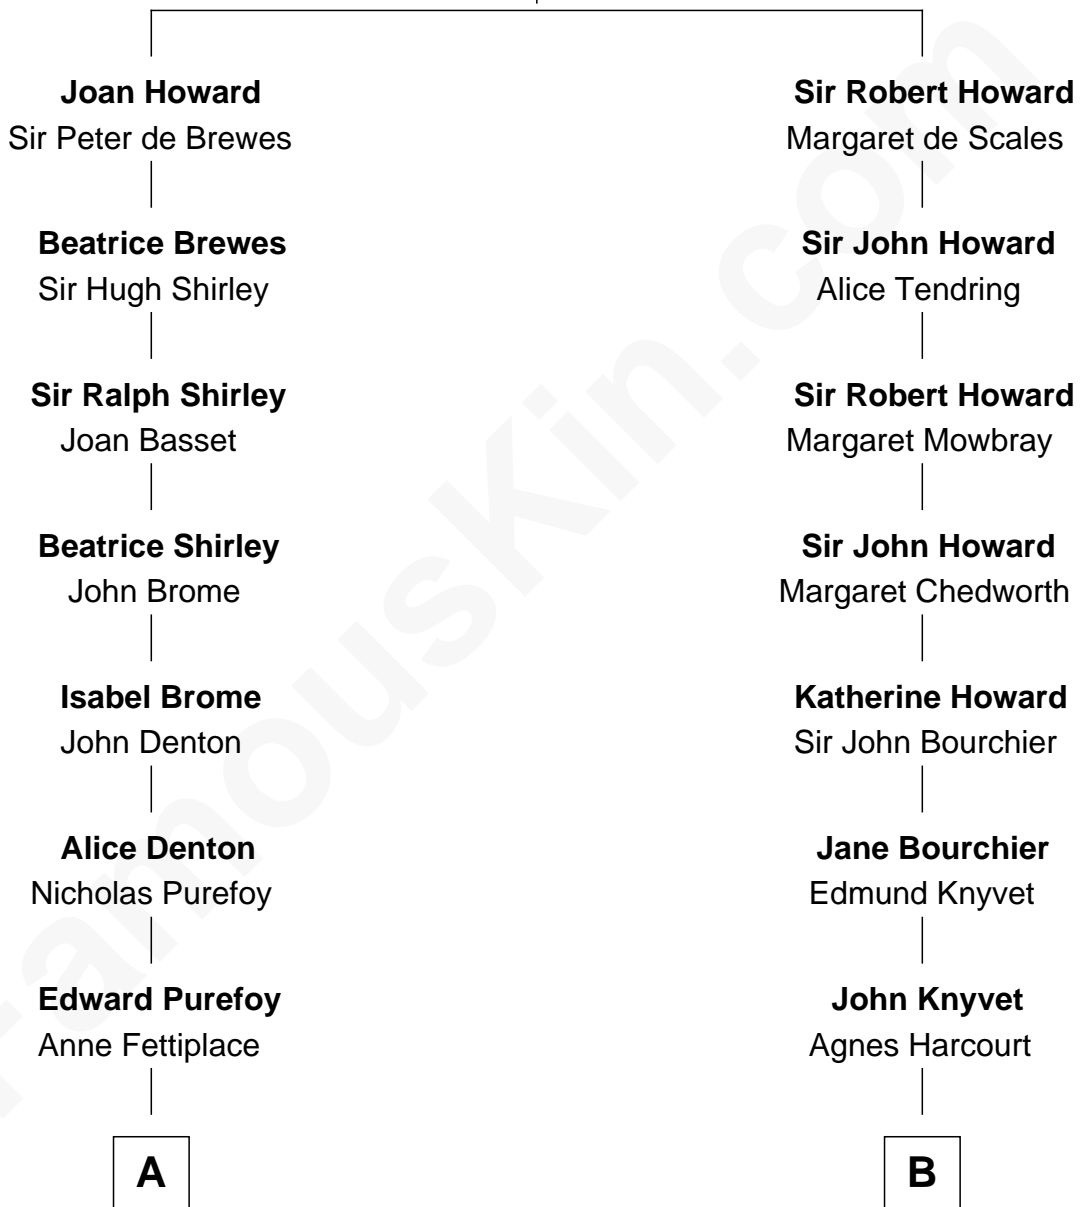

FamousKin.com

Relationship Chart of

Tennessee Williams

Author of A Streetcar Named Desire

19th cousin 2 times removed of

Carly Fiorina

CEO of Hewlett-Packard

Sir John Howard

Alice de Bois

C

Isabelle Coffin

Thomas Lanier Williams

Cornelius Coffin Williams

Edwina Dakin

Tennessee Williams

Author of A Streetcar Named Desire