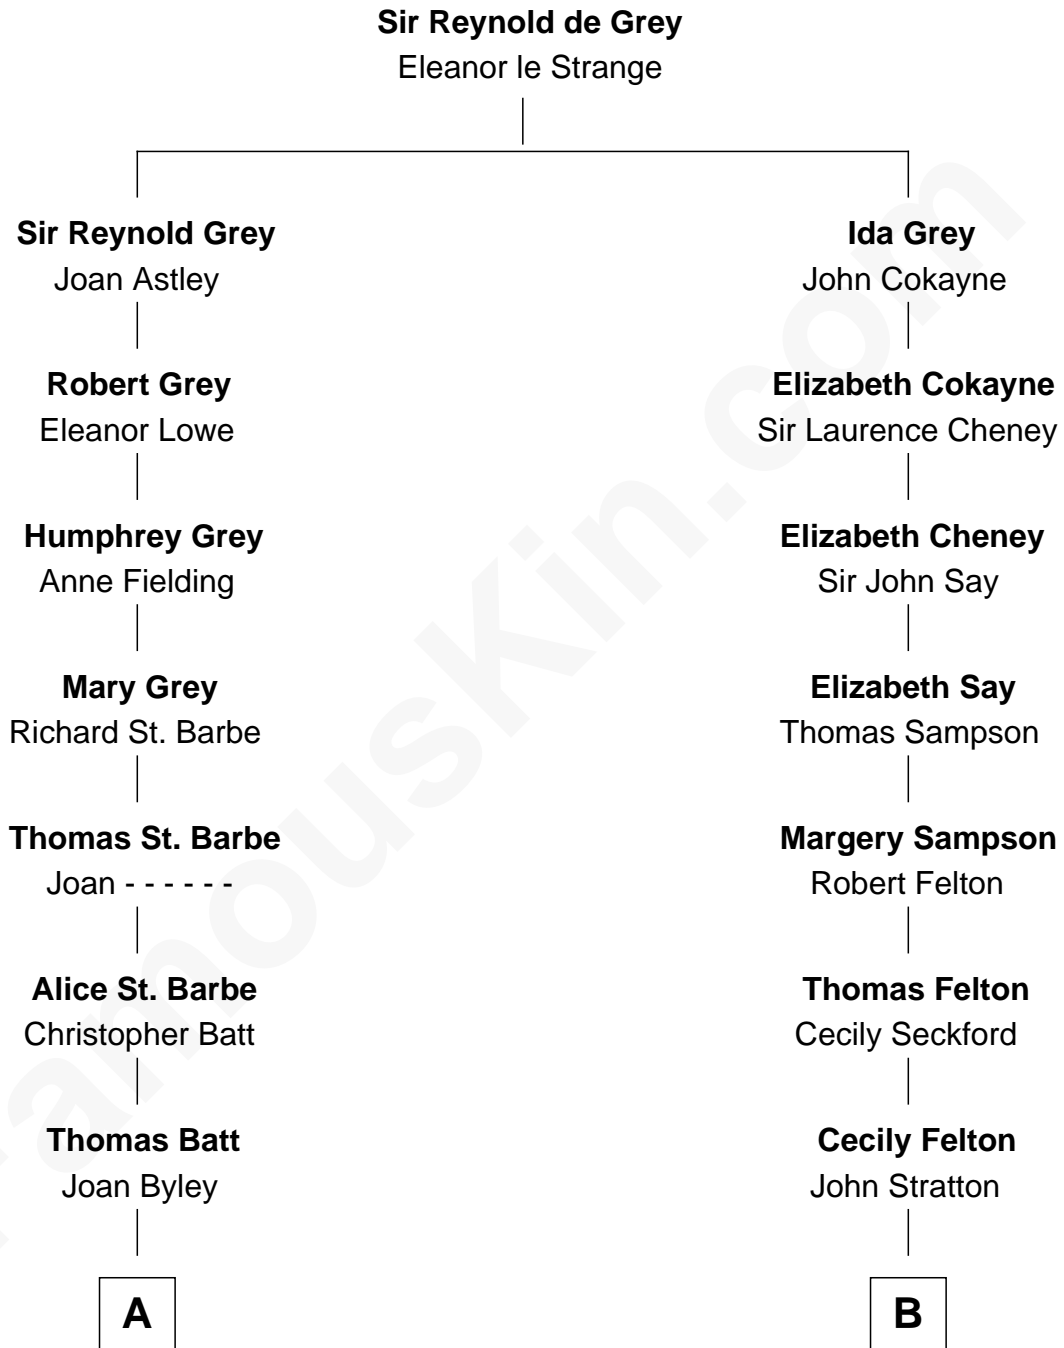

FamousKin.com

Relationship Chart of Tennessee Williams

Author of *A Streetcar Named Desire*

16th cousin 4 times removed of

John Lithgow

Stage, TV, and Movie Actor

C

Ellen Prentiss Peirce

Washington Lithgow

Arthur Washington Lithgow

Ina Berenice Robinson

Arthur Washington Lithgow

Sarah Jane Price

John Lithgow

Stage, TV, and Movie Actor