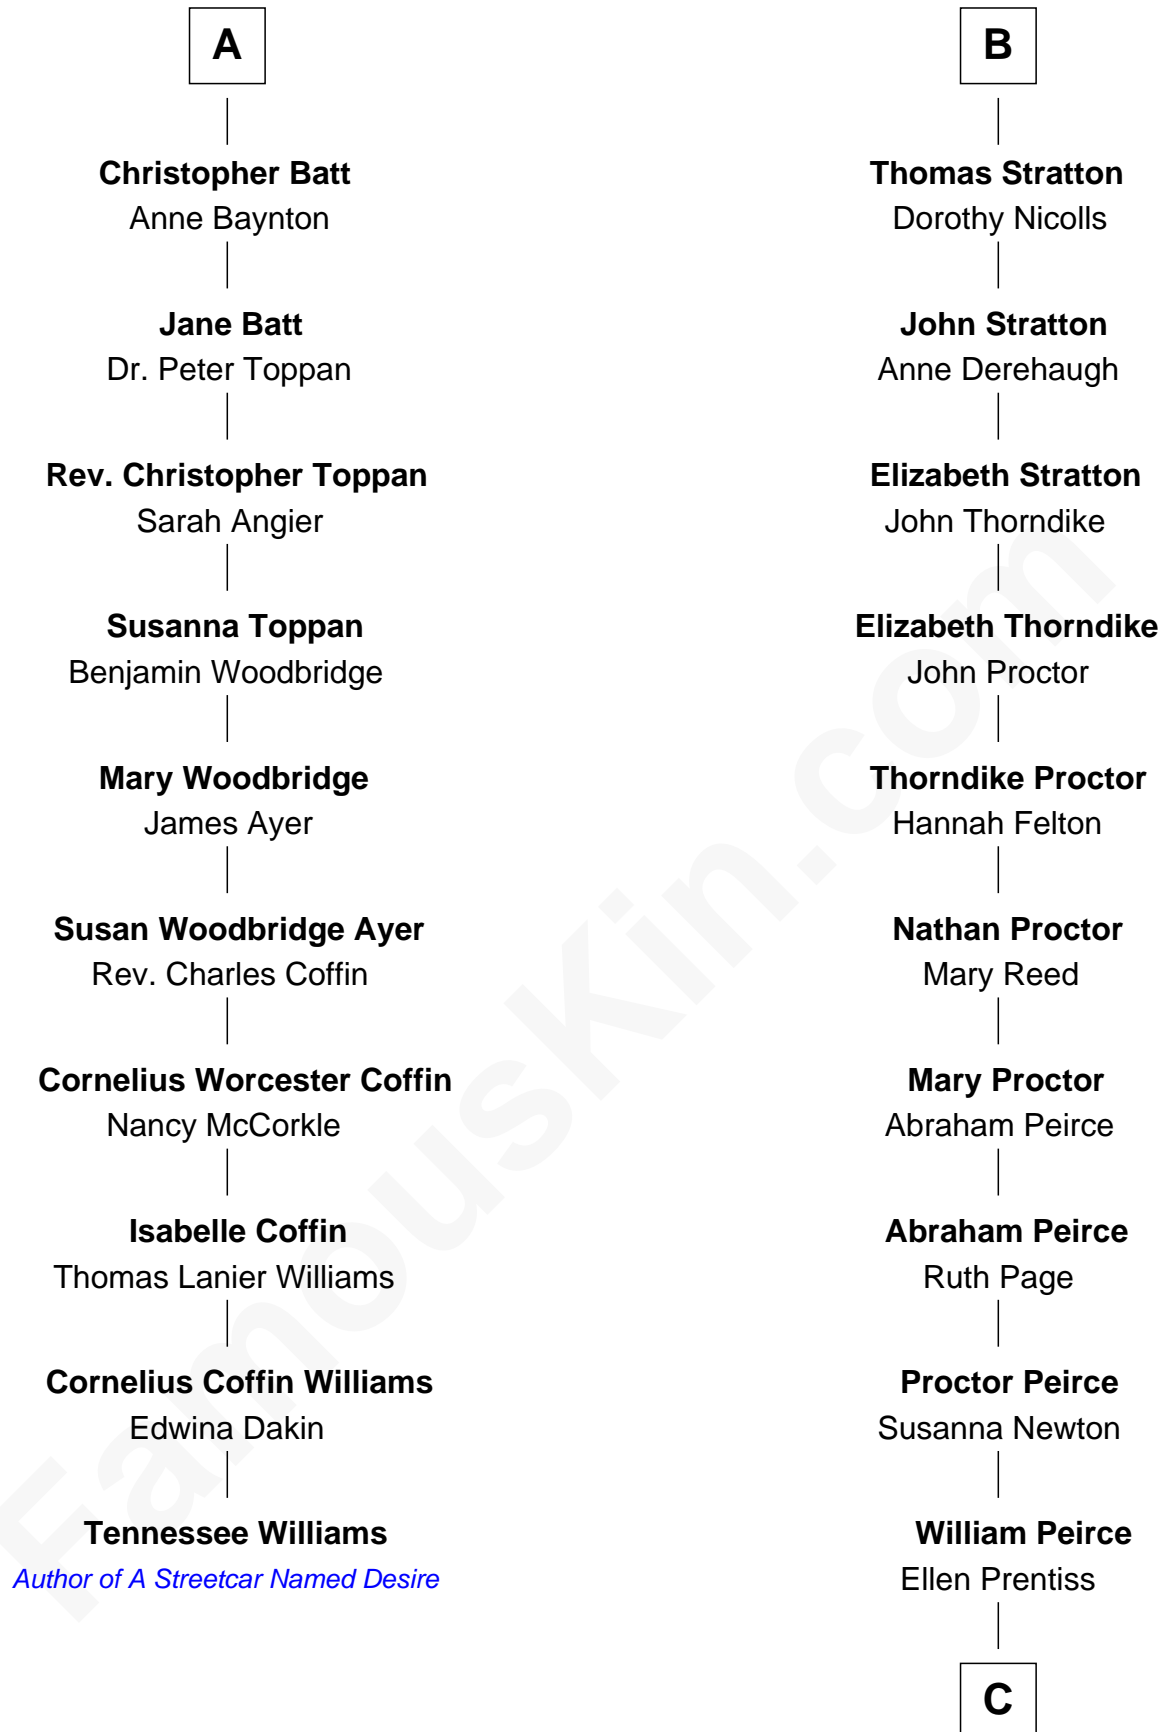

FamousKin.com

Relationship Chart of Tennessee Williams

Author of *A Streetcar Named Desire*

16th cousin 4 times removed of

John Lithgow

Stage, TV, and Movie Actor

C

Ellen Prentiss Peirce

Washington Lithgow

Arthur Washington Lithgow

Ina Berenice Robinson

Arthur Washington Lithgow

Sarah Jane Price

John Lithgow

Stage, TV, and Movie Actor