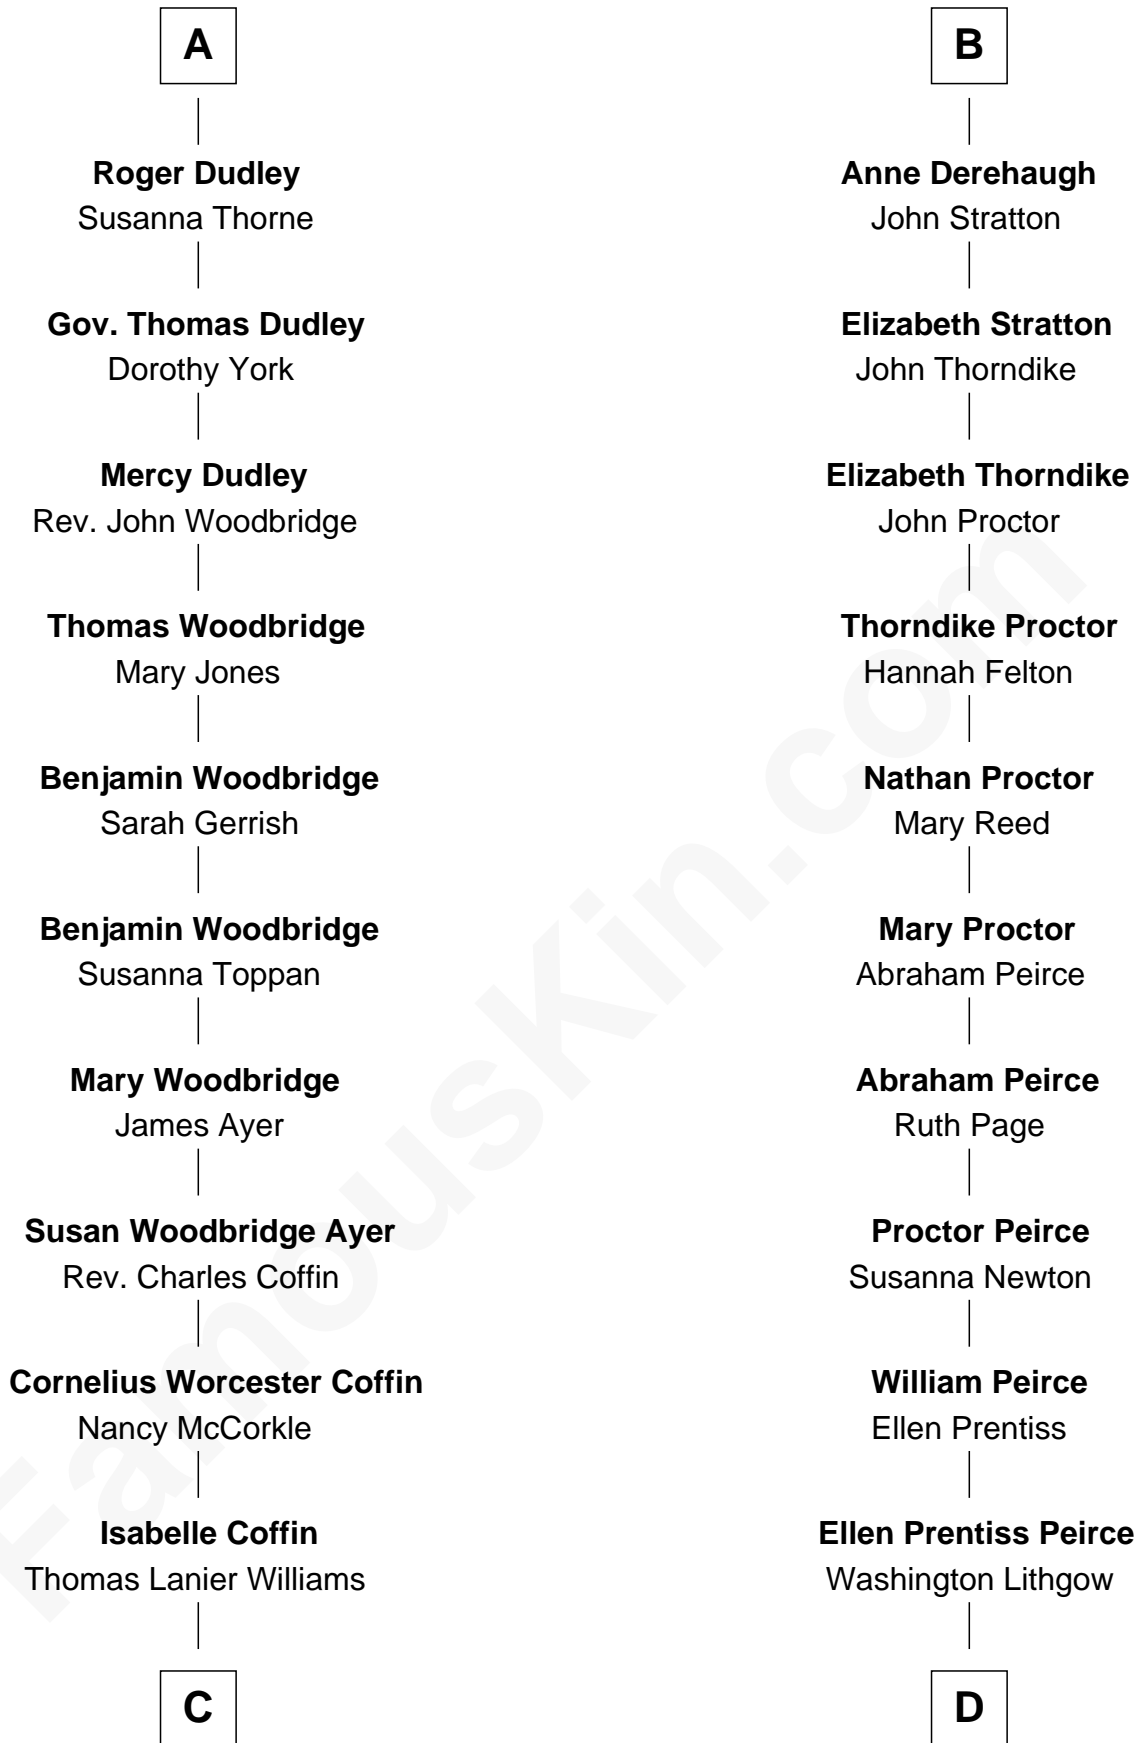

FamousKin.com

Relationship Chart of

Tennessee Williams

Author of A Streetcar Named Desire

18th cousin 1 time removed of

John Lithgow

Stage, TV, and Movie Actor

Sir Philip le Despencer

A

Sir Philip le Despencer

Elizabeth de Tibetot

Margery Despencer

Sir Roger Wentworth

Henry Wentworth

Elizabeth Howard

Margery Wentworth

Sir William Waldegrave

Dorothy Waldegrave

Sir John Spring

Frances Spring

Edmund Wright

Mary Wright

William Derehaugh

B

C

Cornelius Coffin Williams

Edwina Dakin

Tennessee Williams

Author of A Streetcar Named Desire

D

Arthur Washington Lithgow

Ina Berenice Robinson