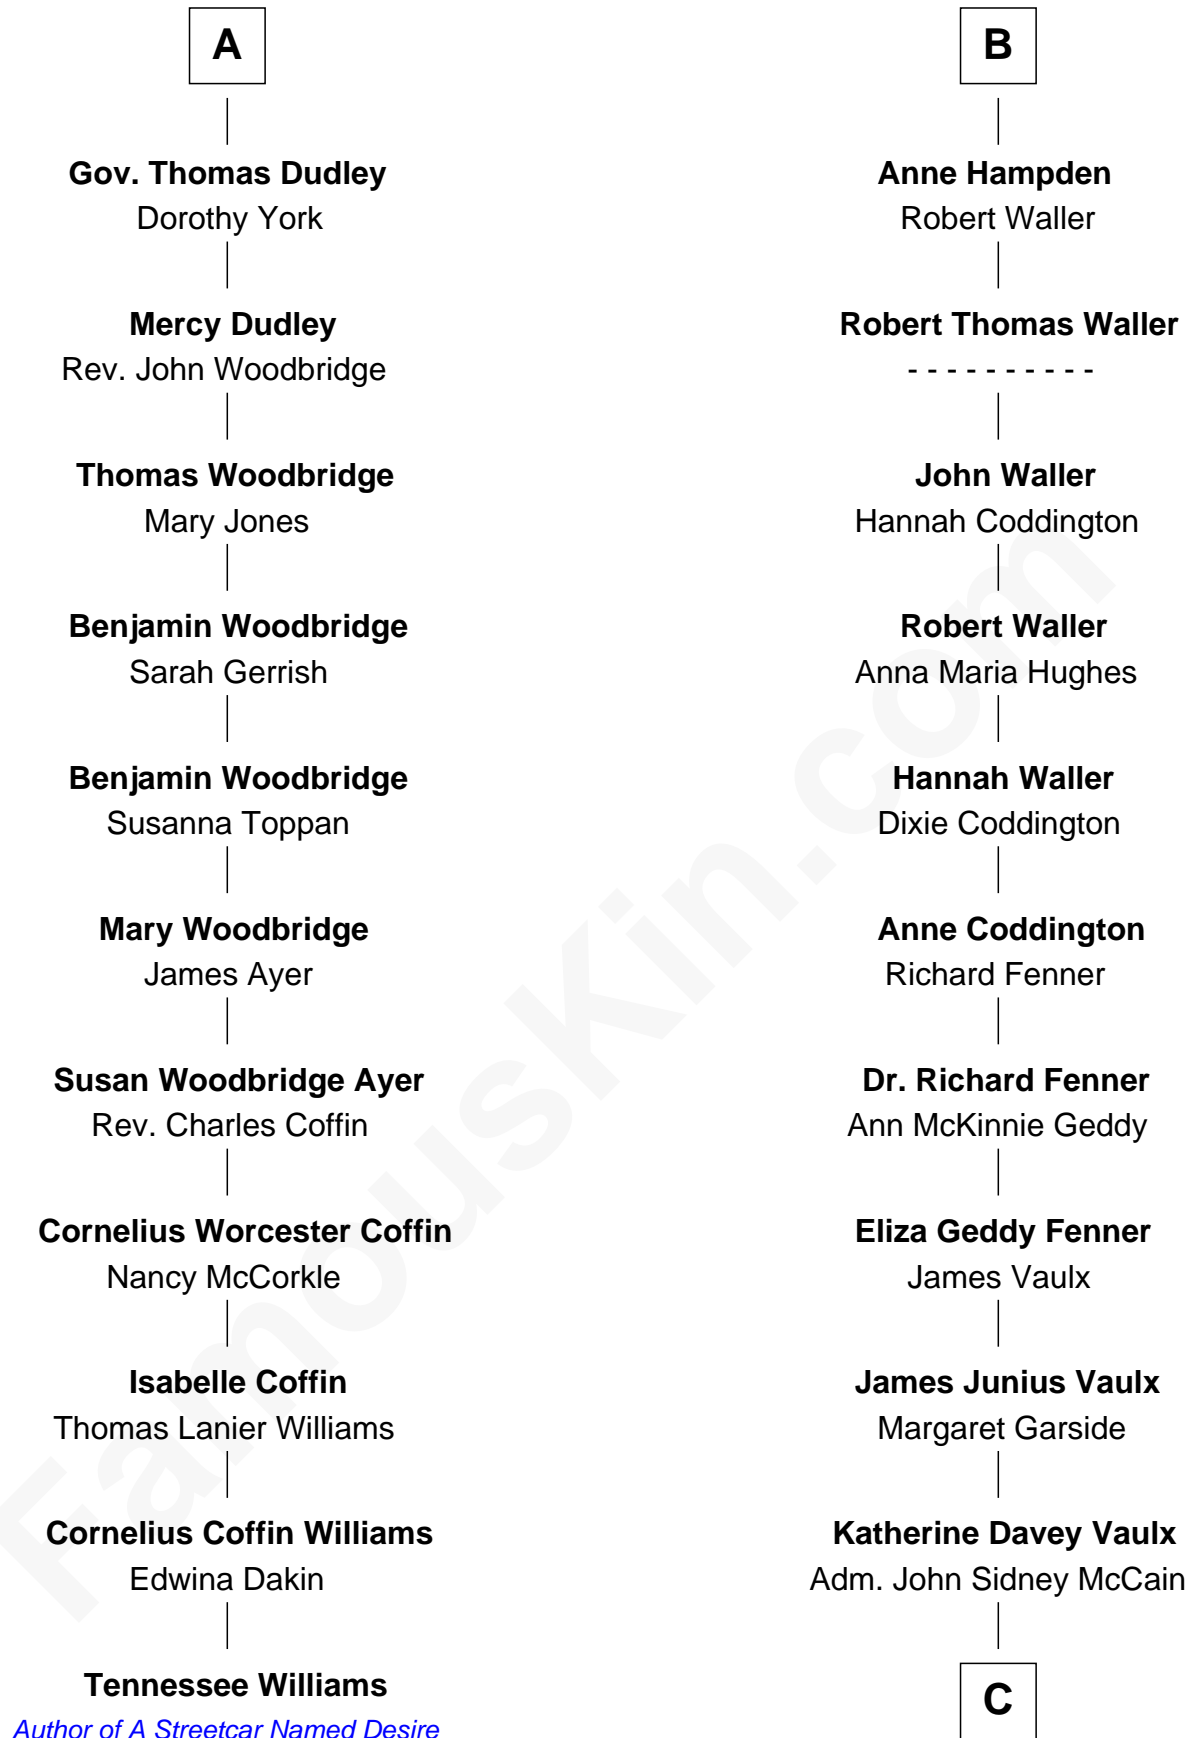

FamousKin.com

Relationship Chart of Tennessee Williams

Author of *A Streetcar Named Desire*

17th cousin 1 time removed of

John McCain

U.S. Senator from Arizona

Sir Walter Blount

Sancha de Ayala

Sir Thomas Blount

Margaret de Gresley

Sanchia Blount

Edward Langford

Alice Langford

John Stradling

Anne Stradling

Sir John Danvers

Anne Danvers

Thomas Lovett

Elizabeth Lovett

Anthony Cave

Anne Cave

Griffith Hampden

B

C

Adm. John Sidney McCain

Roberta Wright

John McCain

U.S. Senator from Arizona

FamousKin.com