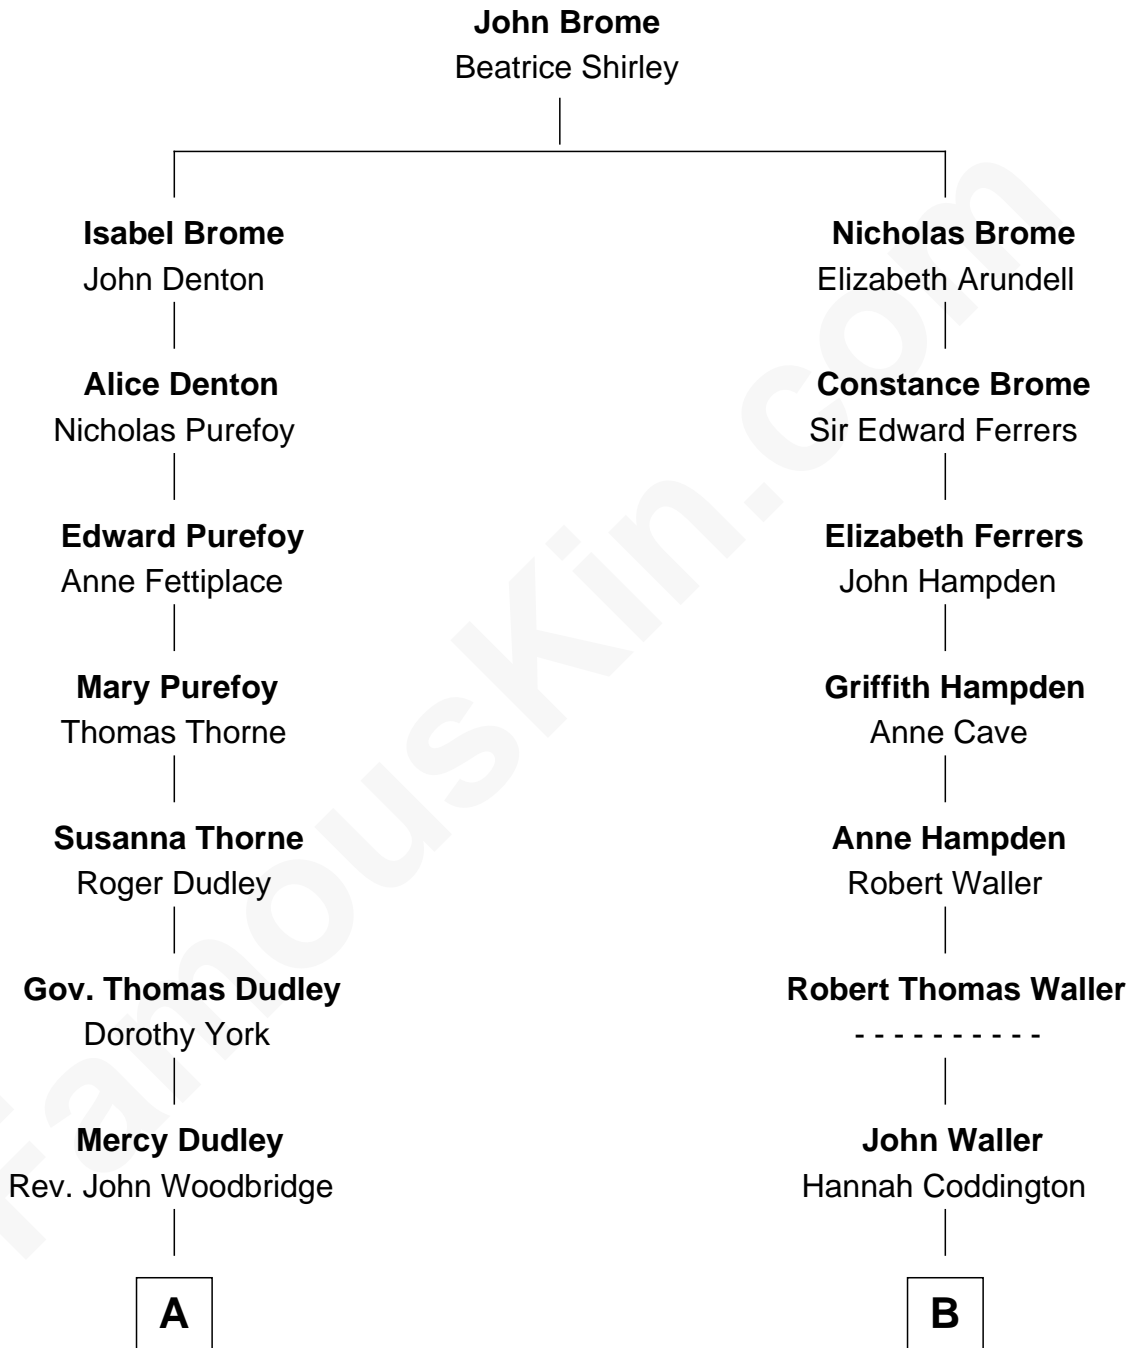

FamousKin.com

Relationship Chart of

Tennessee Williams

Author of *A Streetcar Named Desire*

15th cousin of

John McCain

U.S. Senator from Arizona

A

Thomas Woodbridge

Mary Jones

Benjamin Woodbridge

Sarah Gerrish

Benjamin Woodbridge

Susanna Toppan

Mary Woodbridge

James Ayer

Tennessee Williams

Author of A Streetcar Named Desire

B

Robert Waller

Anna Maria Hughes

Hannah Waller

Dixie Coddington

Anne Coddington