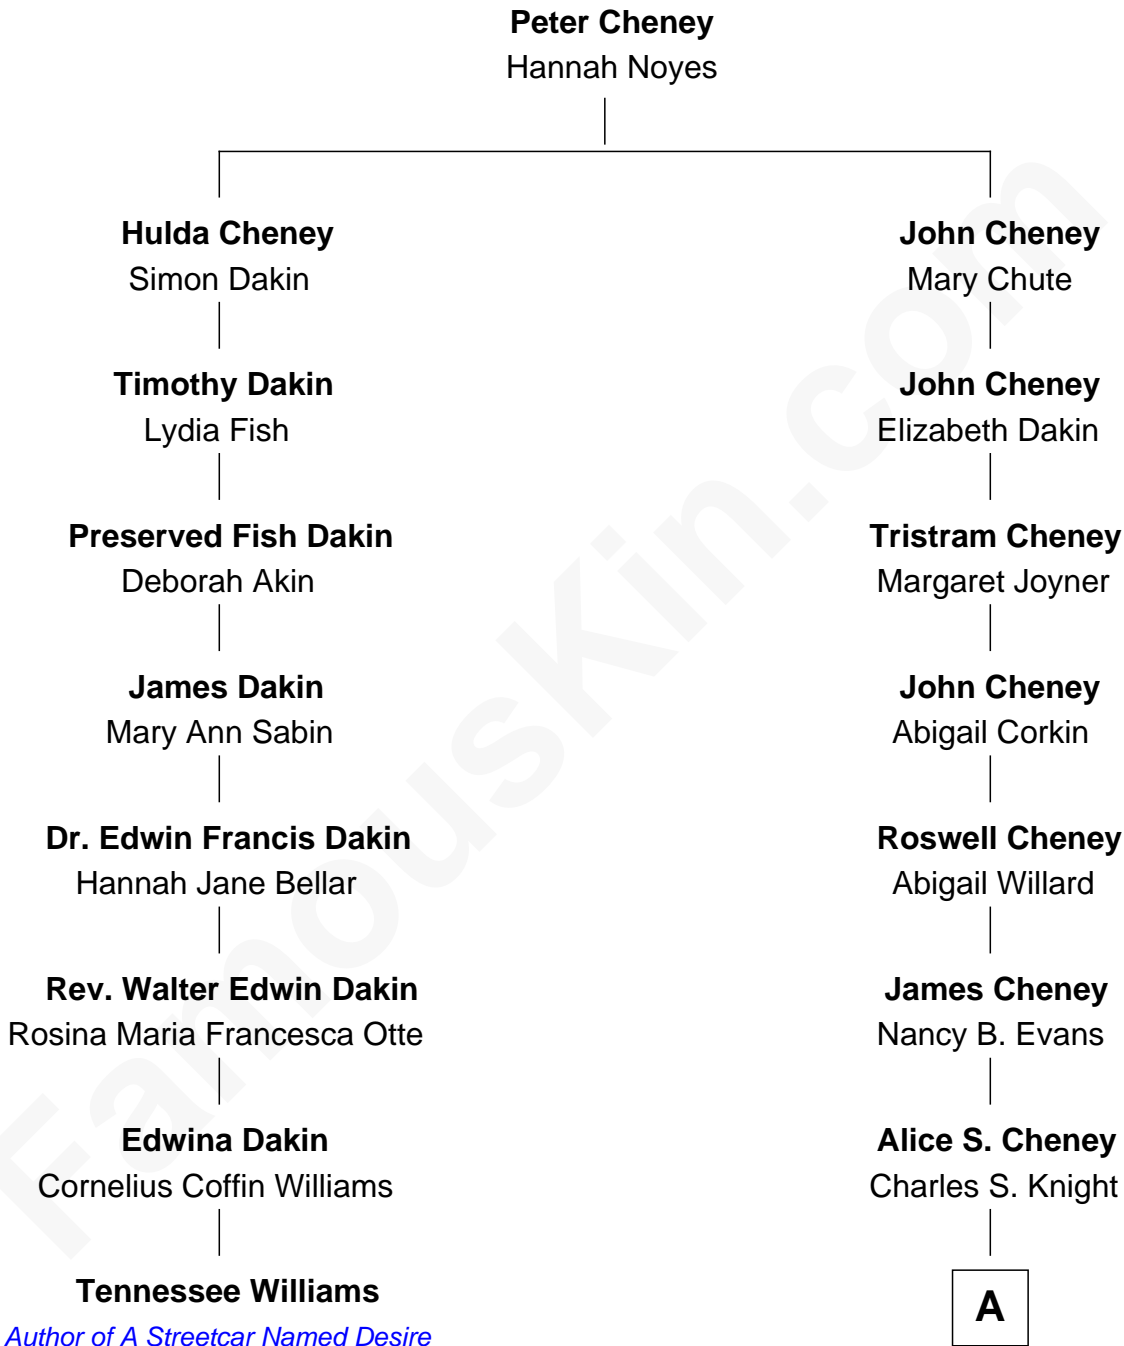

## Relationship Chart of

### Tennessee Williams

*Author of A Streetcar Named Desire*

7th cousin 1 time removed of

**Carole Lombard**

*Movie Actress*

A

Elizabeth Jayne Knight  
Frederick Christian Peters

Carole Lombard  
*Movie Actress*